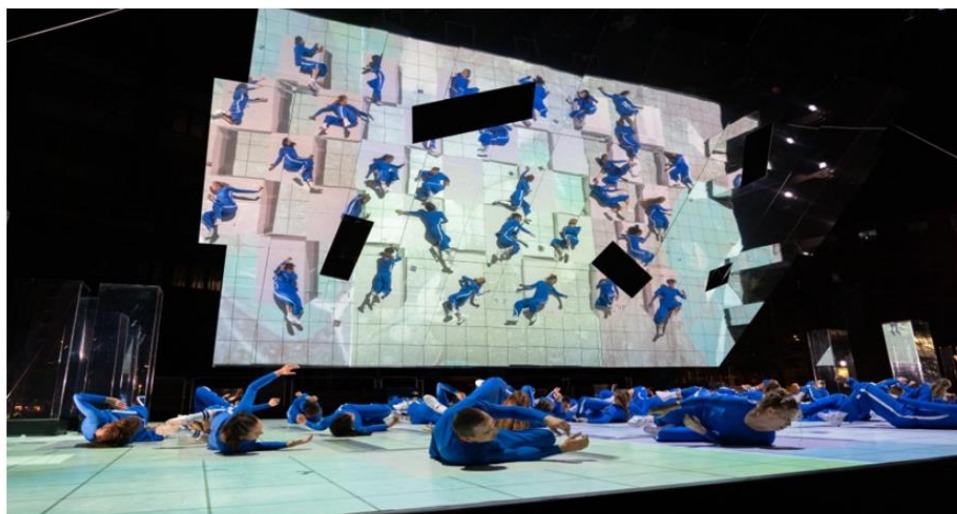

'Reflections: A Night-Time Spectacular'

Reflections: a night-time spectacular is a FREE event taking place this Friday 21st and Saturday 22nd July in the East Marsh of Grimsby, in Freeman Street Market and Garibaldi Street car park.

Partners include Magna Vitae, East Marsh United and Grimsby Creates. The main event will be a huge performance of a brand new international hip-hop piece, showcasing 32 young people from Lincolnshire and across Europe with mesmerising projections, dance and visual magic. On a large outdoor stage and underneath a giant floating mirror, dancers interact with stunning visual projections to a hypnotic soundscape, creating a unique and unforgettable experience for people of all ages.

To guarantee your attendance FREE tickets are available at [https://www.eventbrite.co.uk/e/633462131287- external site](https://www.eventbrite.co.uk/e/633462131287-external-site) , PPP Grimsby or for more information @pppgrimsby.