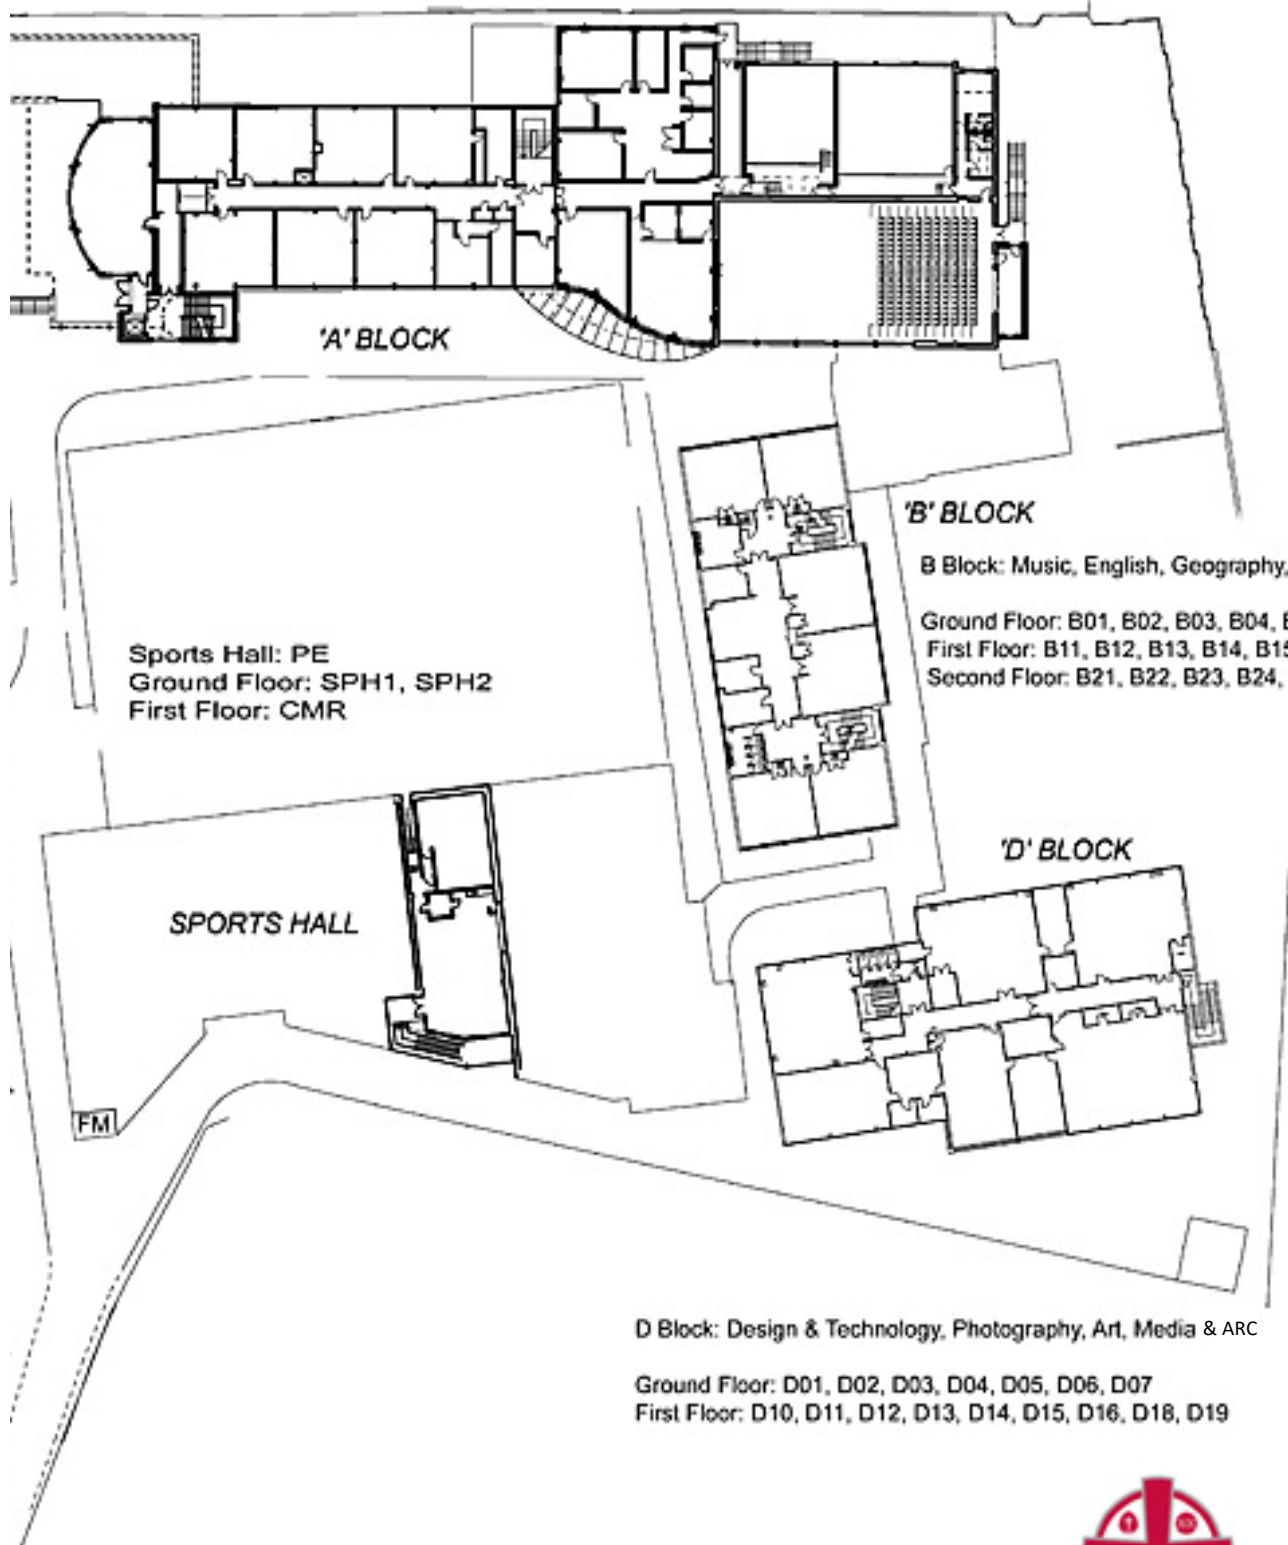

The Sports Centre

NOTES

Mudge: ICT, Business Studies, Psychology,
6th Form, Learning & Resource Centre

Ground Floor: M4, M5, M6, M7, M8, M9, M10, M11, LRC, IT Services
First Floor: 6th Form Centre

A Block: MFL, RE, Drama, Maths, Creative Diploma, L&I, Science

Ground Floor: Cafe, Chapel, Main Hall, A01, A02, A03, A05, A06, A08, A09, RE1, RE2

First Floor: A11, A12, A13, A14, A15, A16, A17, A18, A19 (a-f), RE3, CM1

Second Floor: A21, A22, A23, A24, A25, A26

Third Floor: A31, A32, A33, A34, A35, A36