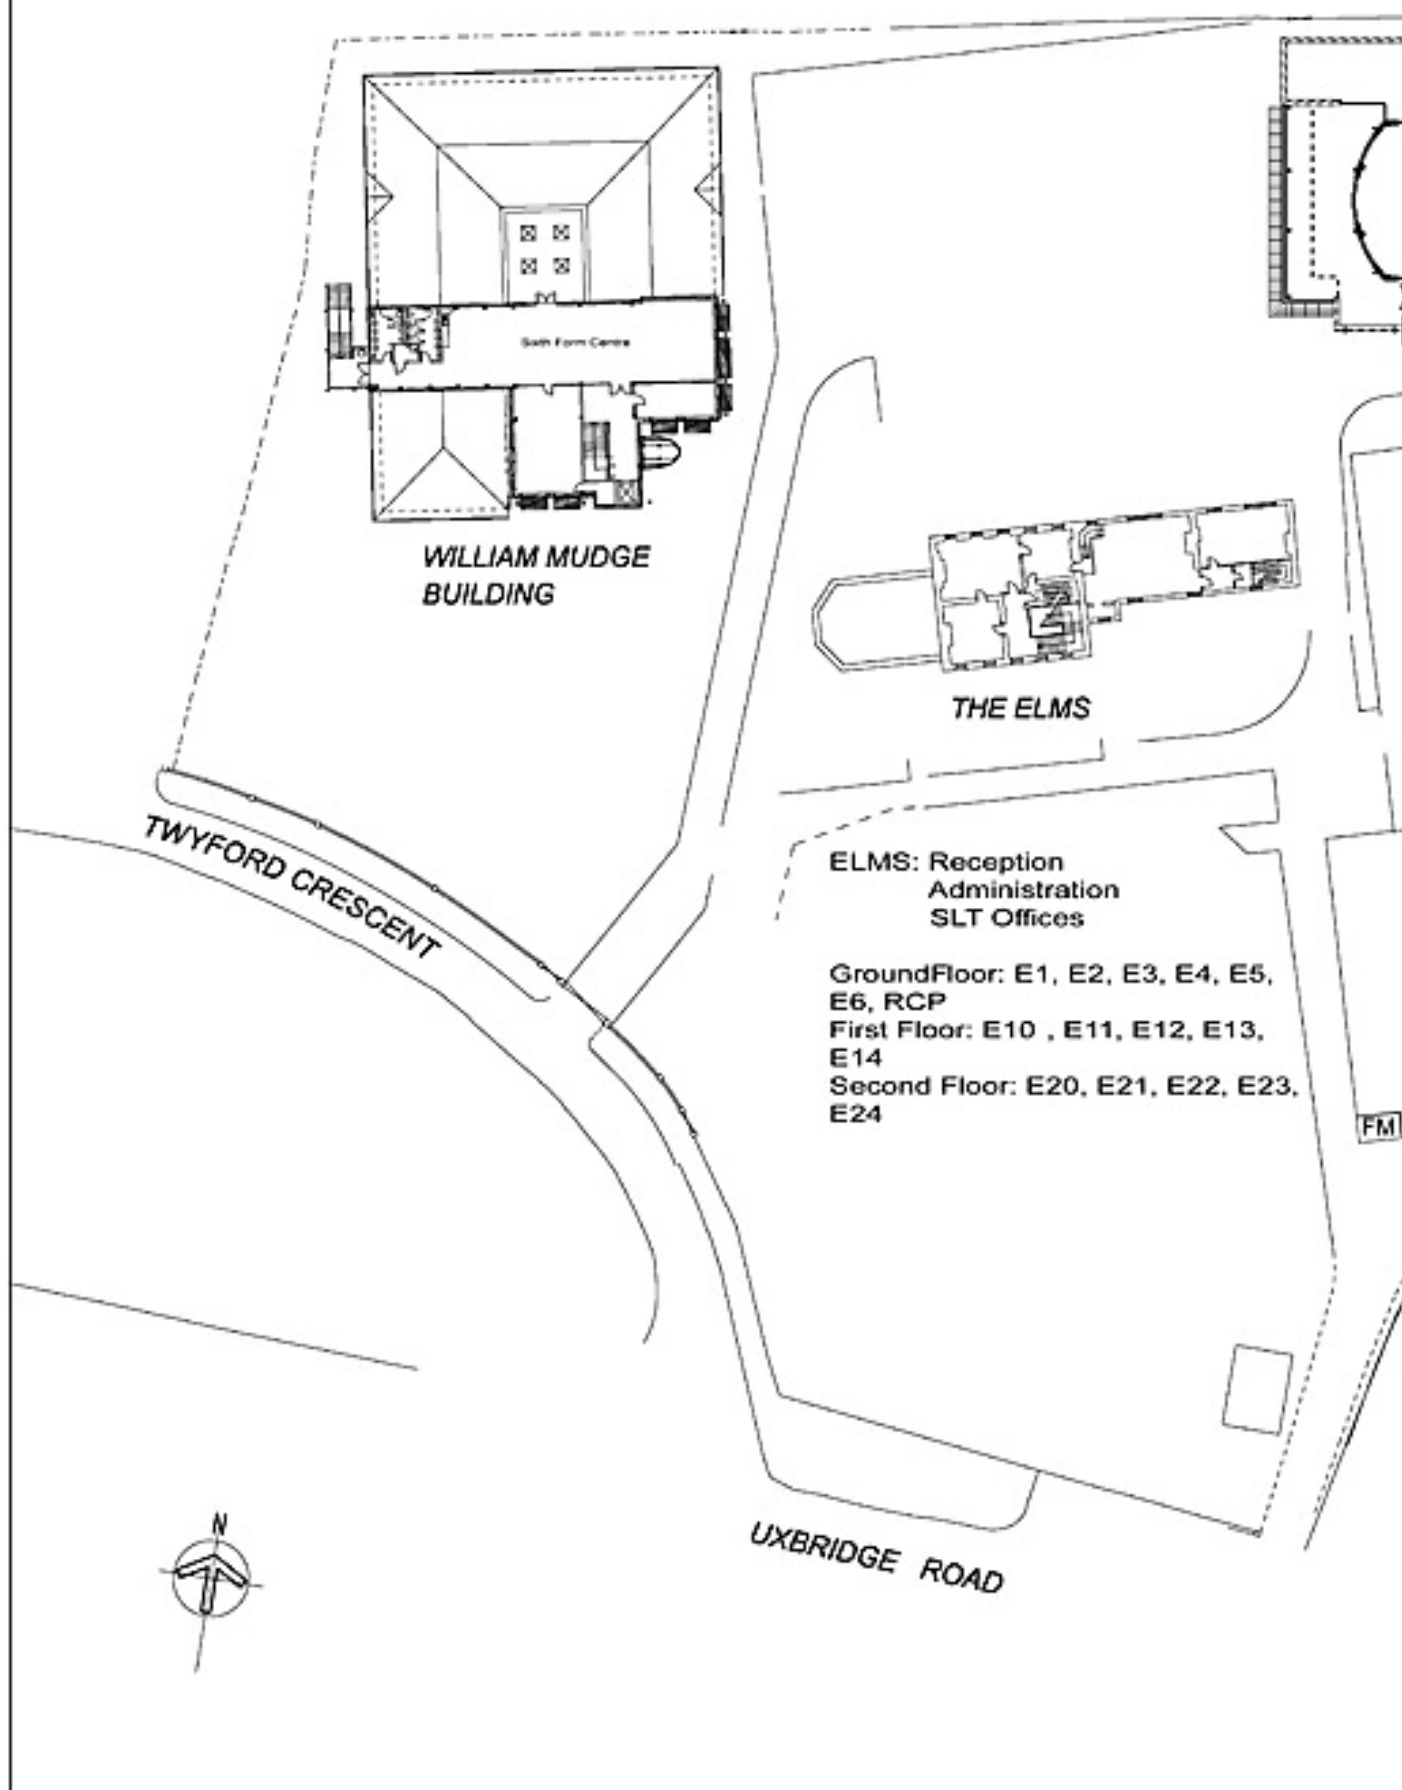

Mudge: ICT, Business Studies, Psychology,
6th Form, Learning & Resource Centre

Ground Floor: M4, M5, M6, M7, M8, M9, M10, M11, LRC, IT Services
First Floor: 6th Form Centre