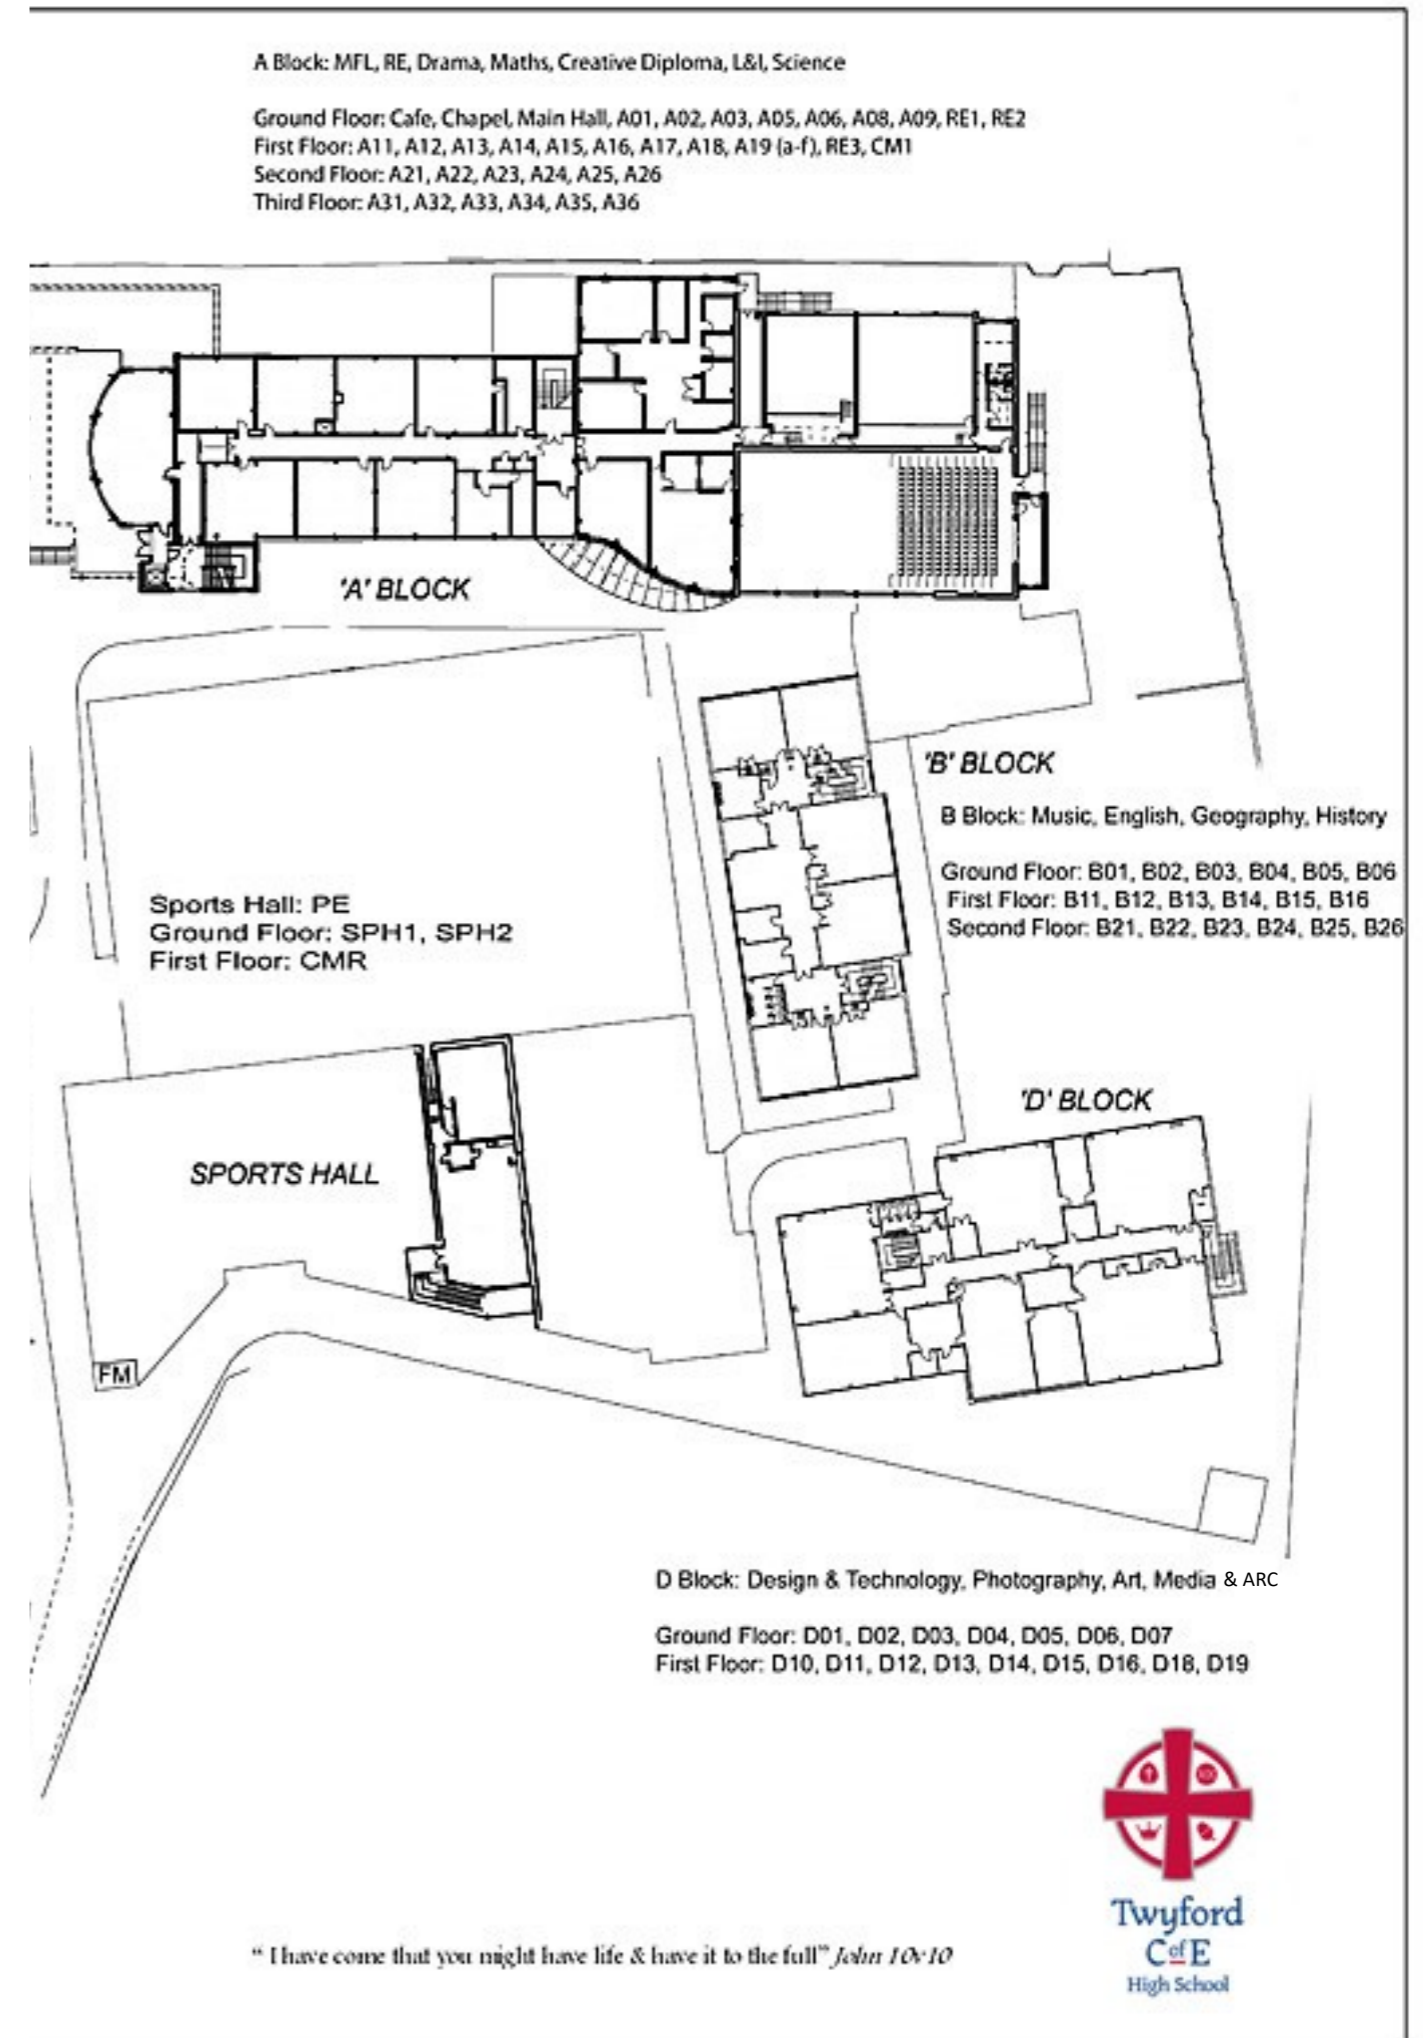

Miss Lyon

Head of Lower School

Miss Johnston

You can find Miss Lyon

in the Year 7 area office on the bottom floor of B Block

Mudge: ICT, Business Studies, Psychology,
6th Form, Learning & Resource Centre

Ground Floor: M4, M5, M6, M7, M8, M9, M10, M11, LRC, IT Services
First Floor: 6th Form Centre

SENCo

Mr McCloskey

Mr McCloskey can be found in the ARC in 'D' Block

SEN 2 i/c

Mrs Coates

Mrs Coates can be found in the ARC in 'D' Block

The Elms Office Building

In this building, you will find:

- School assemblies
- Drama productions

'B' Block is where you can find:

- History
- Geography
- English
- Music
- Year 7 area
- Head's of Year 7

The Year 7 toilets

The Year 7 Area

The Year 7 Area is found at the bottom of 'B' Block.