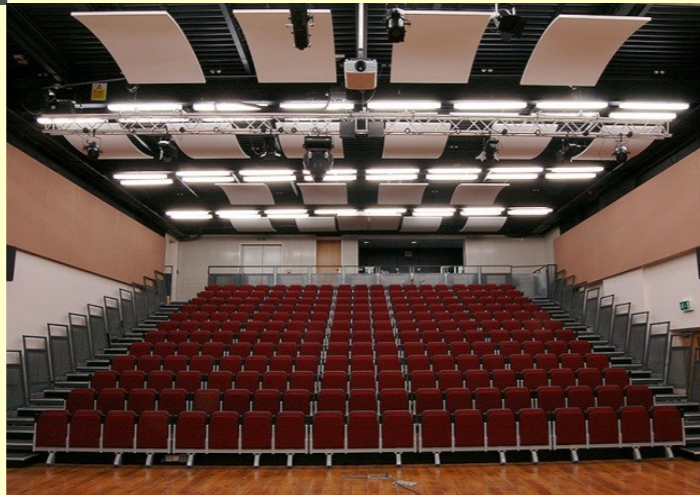

'A' Block is the centre for:

- Maths
- Science
- RE
- Media Centre
- The Café
- Inclusion team in A19
- The Chapel

The **Music College** is found between 'A' Block and 'B' Block.

The Performance Centre is used for:

- School assemblies
- Drama productions

'B' Block is where you can find:

- History
- Geography
- English
- Music
- Year 7 area
- Head's of Year 7

The Year 7 Area is found at the bottom of 'B' Block.

Here there are toilets for Year 7 students only. Here is also the Head's of Year 7's office.

In **'D' Block** you will find:

- The ARC
- Art
- Media
- Photography
- Graphics