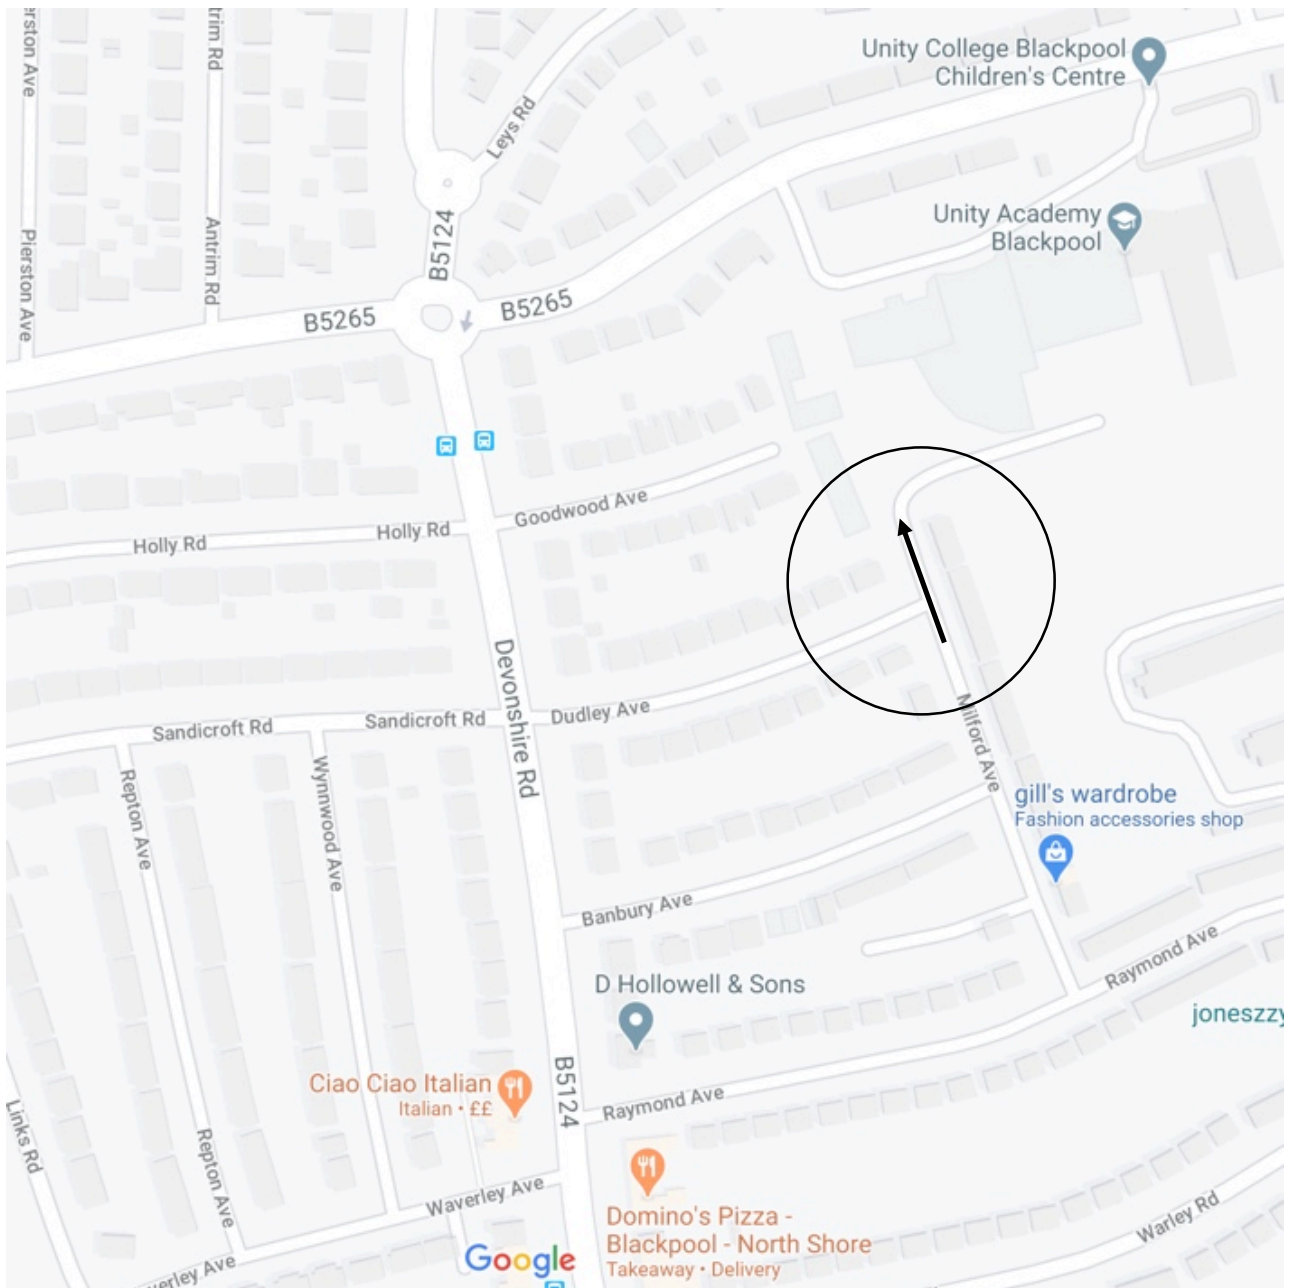

Map to Back Entrance of Unity Academy

Unity Academy back entrance is accessed via Millford Ave which runs parallel to Devonshire Road. Millford Avenue can be reached from Devonshire Road by either Raymond Avenue, Banbury Avenue or Dudley Avenue.