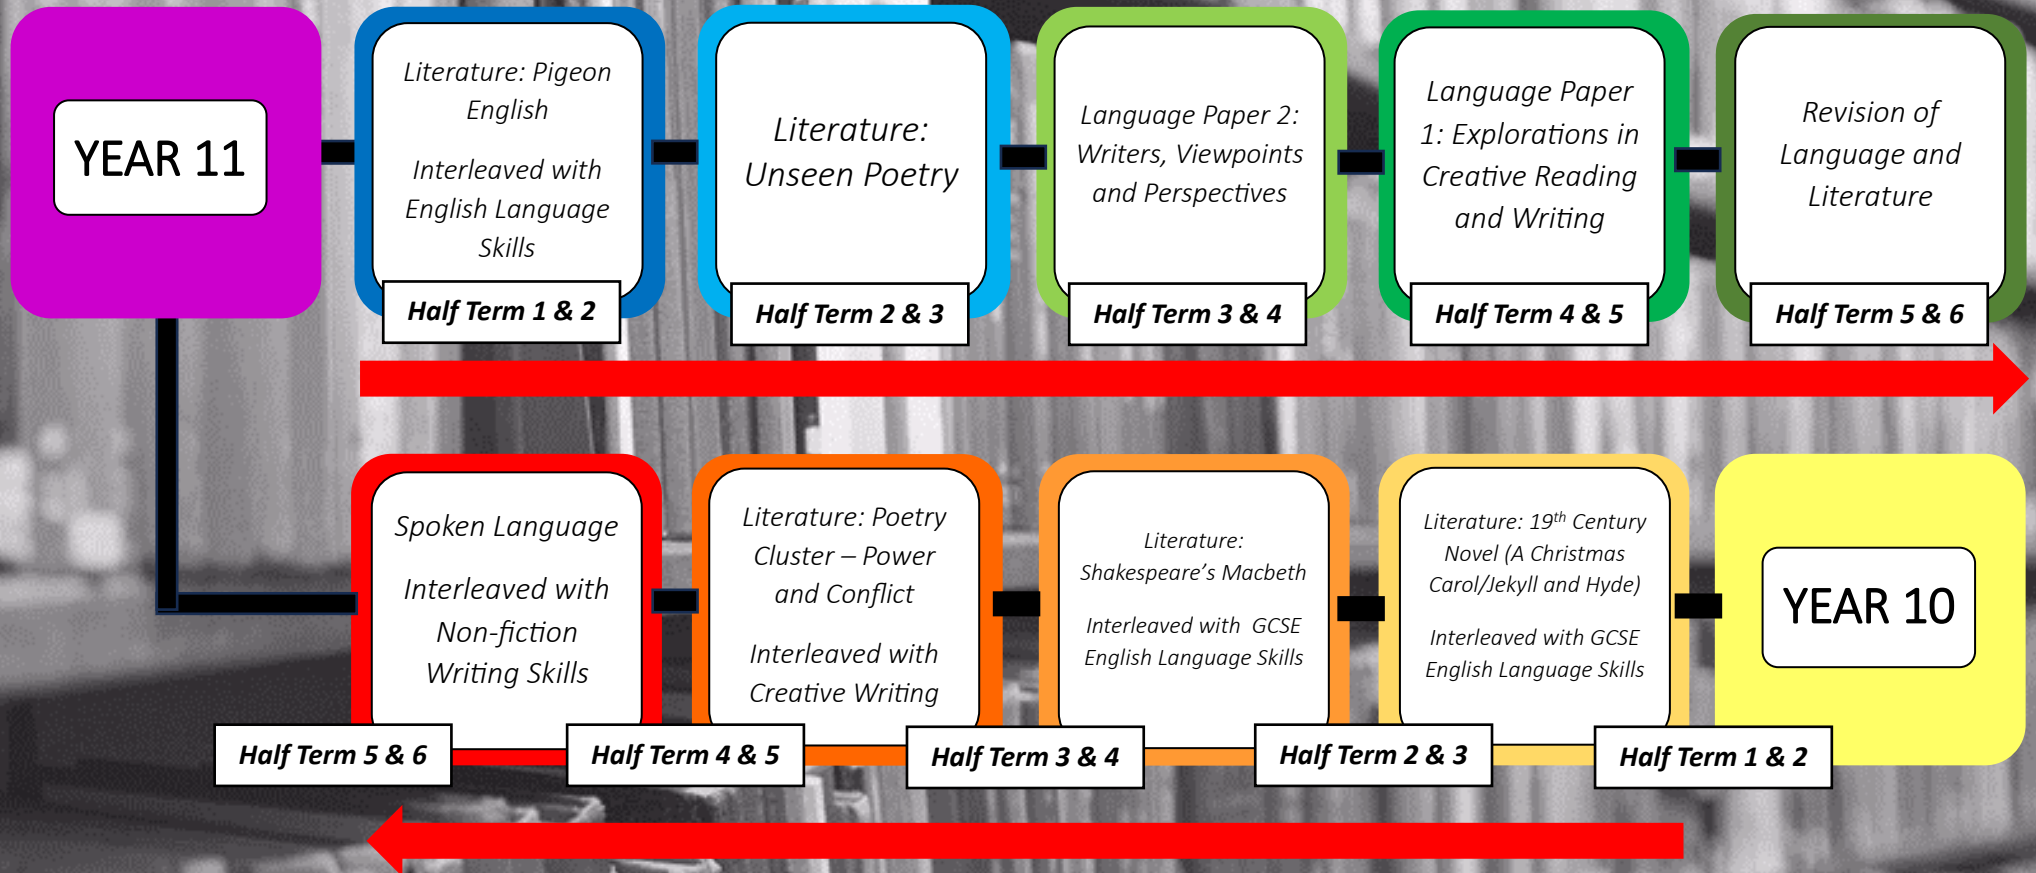

## KS4 2 YEAR CURRICULAR MAP- ENGLISH

\*All units interleaved with Crafting Brilliant Sentences