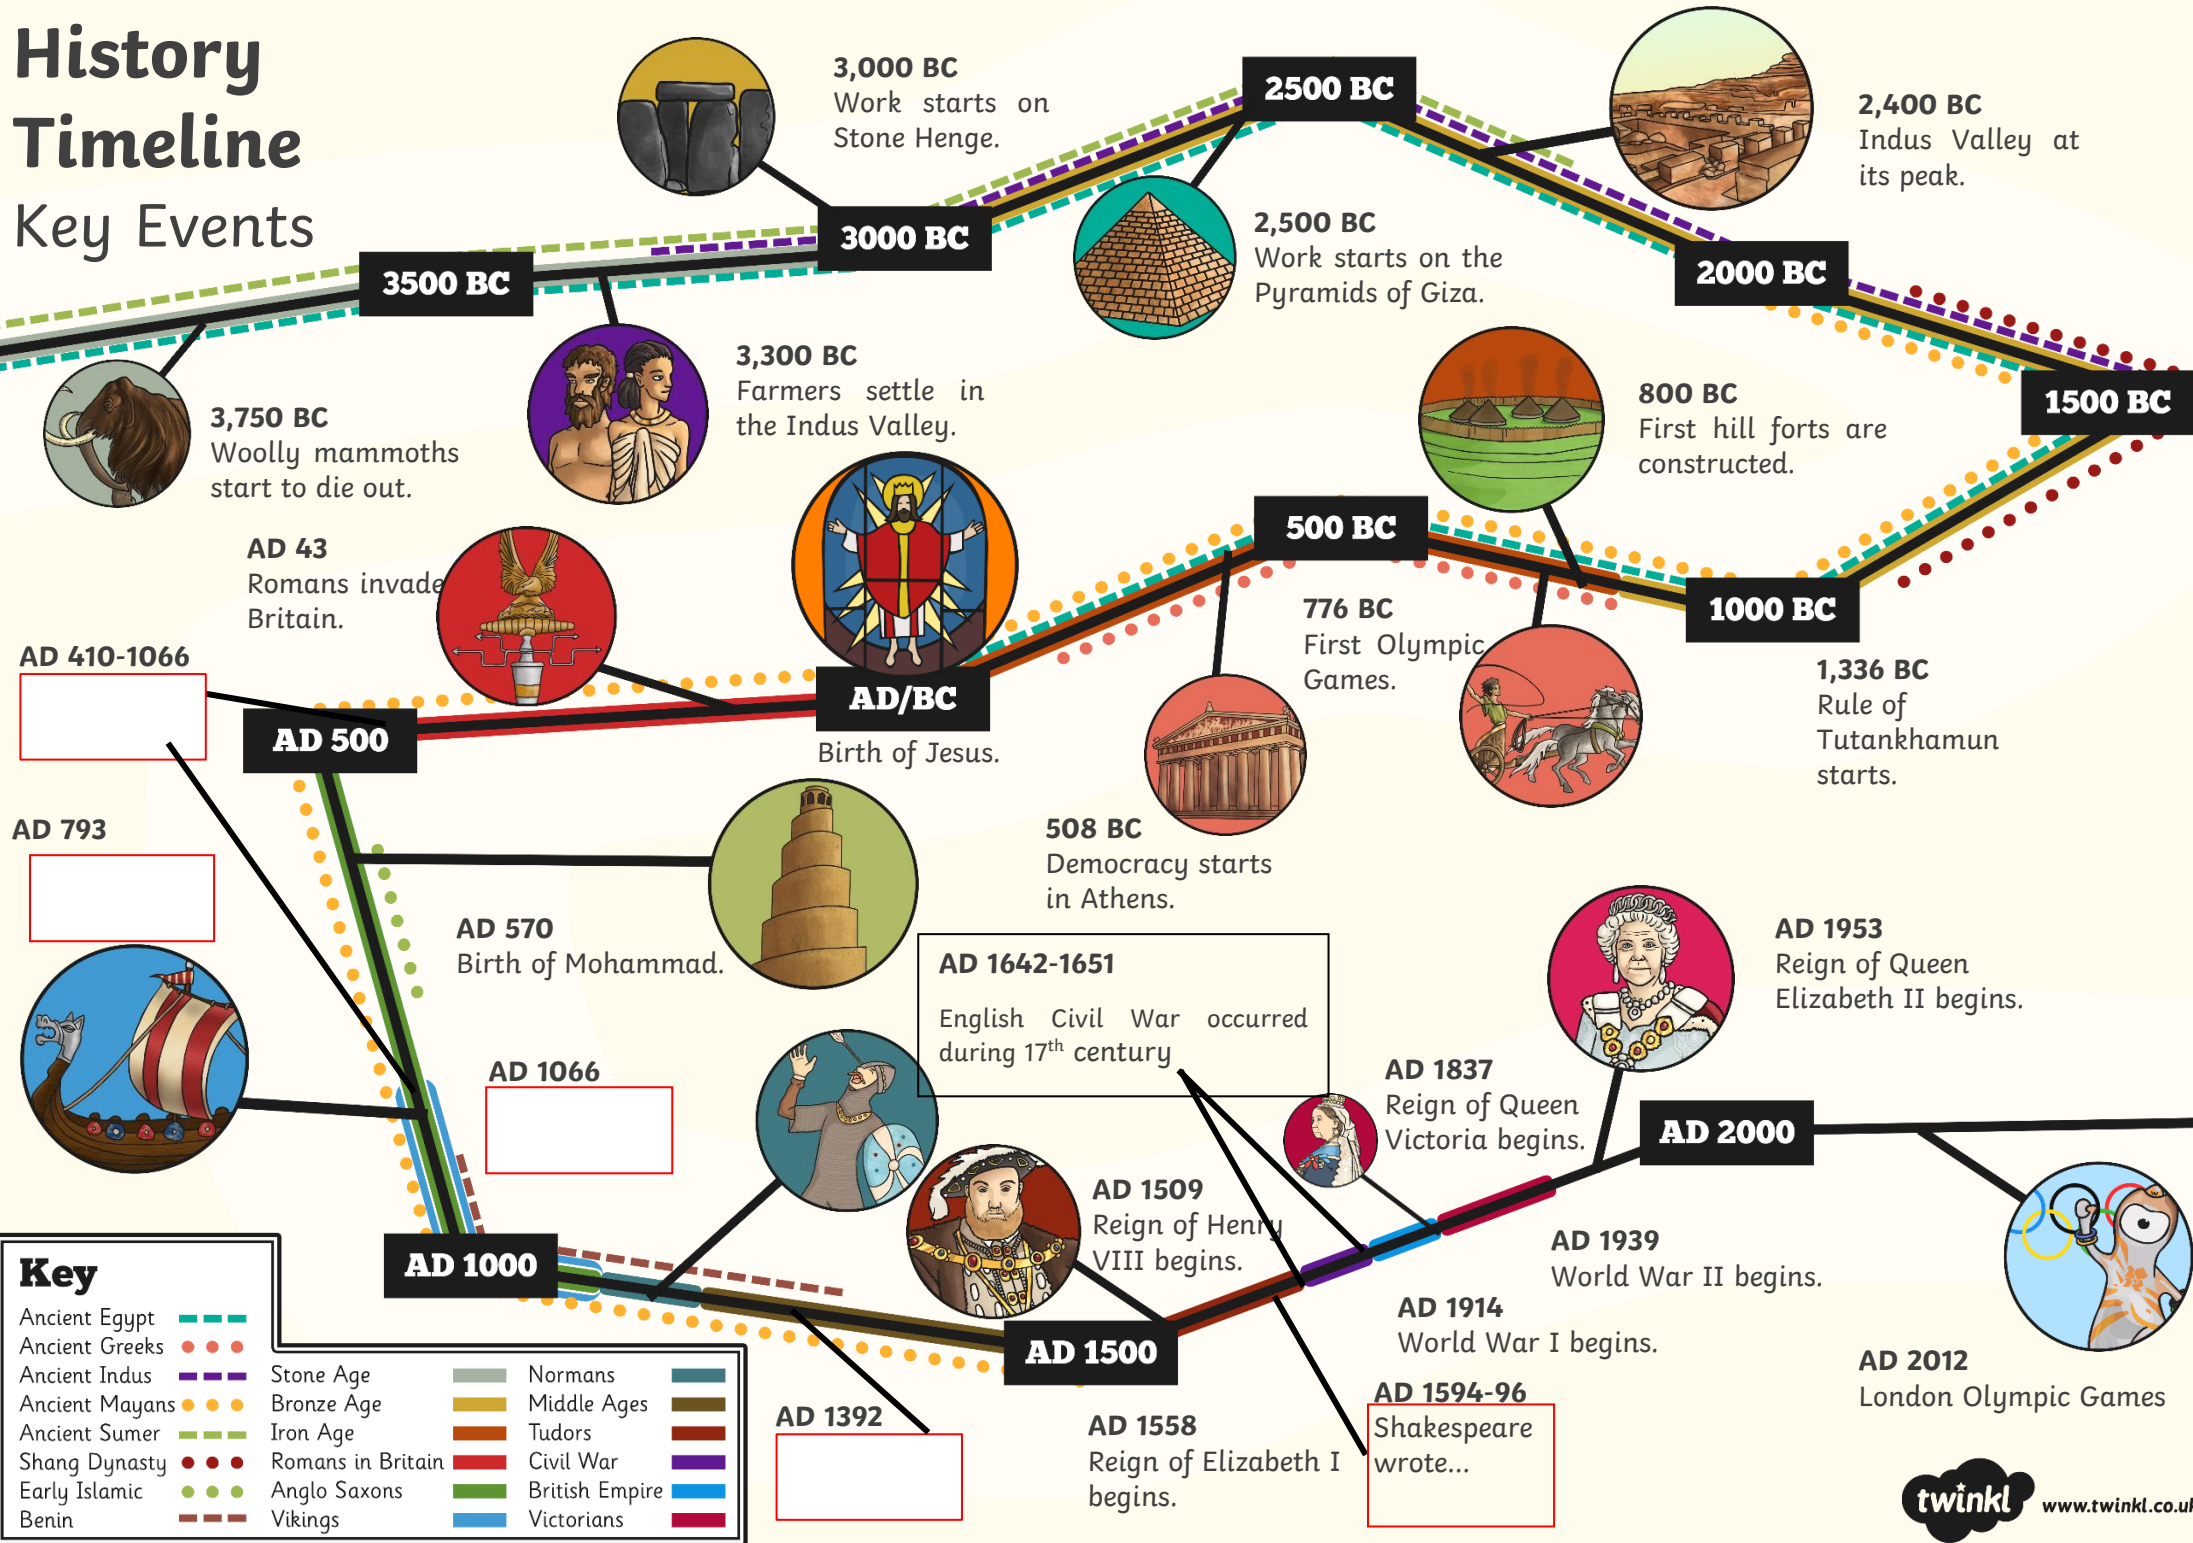

History Timeline

Key Events

Key			
Ancient Egypt		Stone Age	
Ancient Greeks		Bronze Age	
Ancient Indus		Iron Age	
Ancient Mayans		Romans in Britain	
Ancient Sumer		Anglo Saxons	
Shang Dynasty		Vikings	
Early Islamic		Normans	
Benin		Middle Ages	
		Tudors	
		Civil War	
		British Empire	
		Victorians	