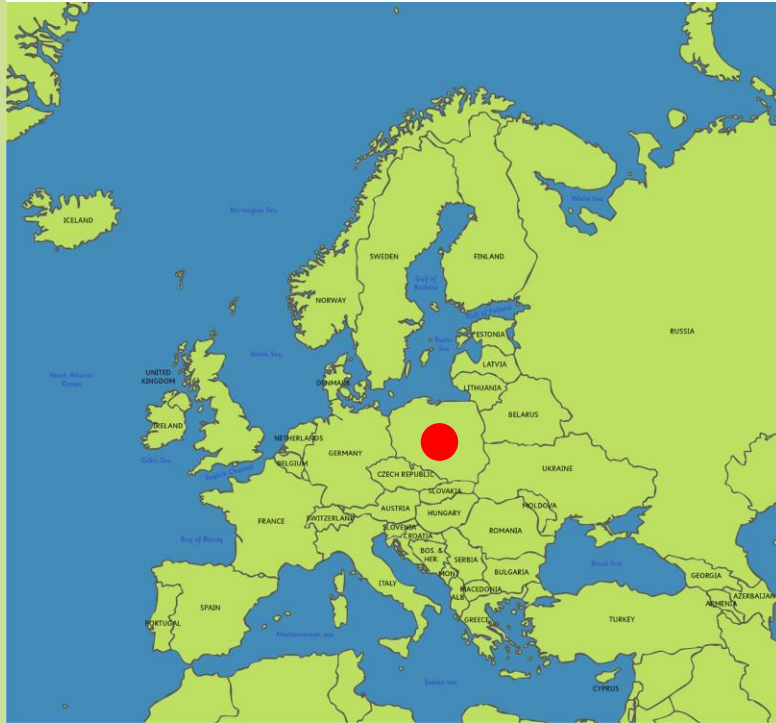

World War Two Interactive Timeline and Map

Click on a year of the war on the timeline for more information.

1938

12th March

Germany's expansion begins as German troops march into Austria.

Previous

Timeline

Next

1939

23rd August

Germany and the Soviet Union sign a pact promising not to invade each other. They secretly agree to divide Poland between them once it has been invaded.

[Previous](#)

[Timeline](#)

[Next](#)

1939

1st September –
6th October

Germany invades Poland.

Previous

Timeline

Next

1939

3rd September