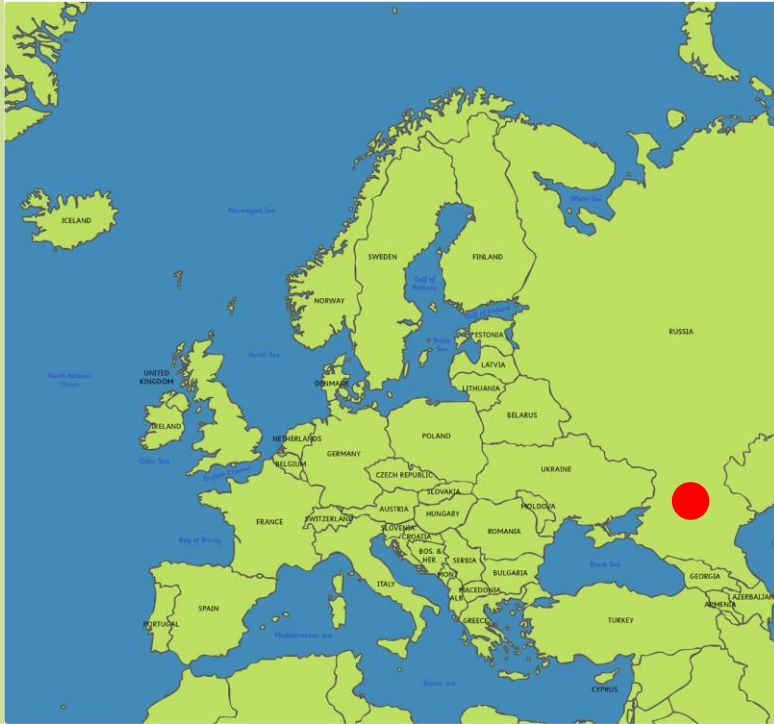

23rd August 1942 – 2nd February 1943

The Battle of Stalingrad

German forces attempt to take control of Stalingrad from the Soviet Union.

The Soviet army is victorious and the Axis forces surrender.

Previous

Timeline

Next