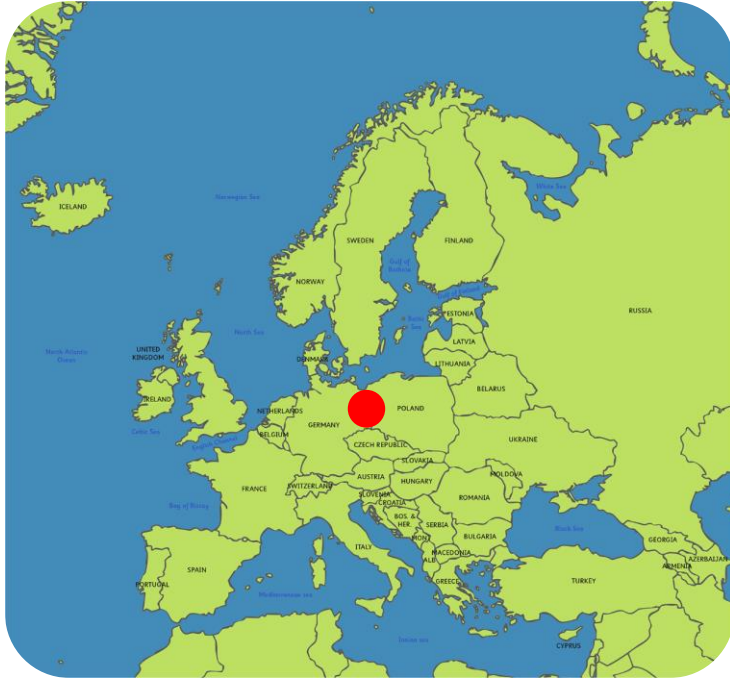

1940

November

Slovakia, Hungary and Romania also sign the Tripartite Pact, joining forces with Germany, Italy and Japan.

Previous

Timeline

Next