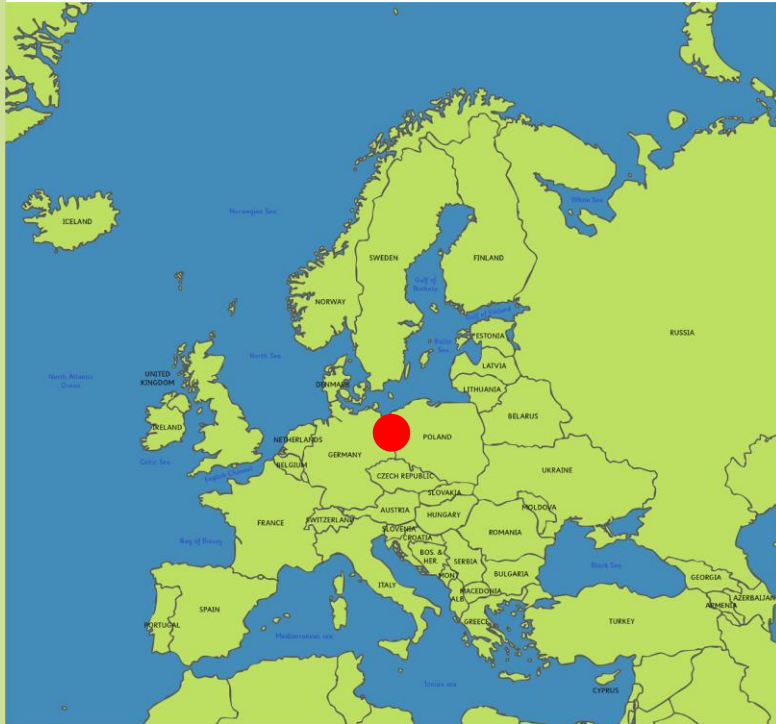

World War Two Interactive Timeline and Map

Click on a year of the war on the timeline for more information.

1938

12th March

Germany's expansion begins as German troops march into Austria.

Previous

Timeline

Next

1939

23rd August

Germany and the Soviet Union sign a pact promising not to invade each other. They secretly agree to divide Poland between them once it has been invaded.

[Previous](#)

[Timeline](#)

[Next](#)

1939

1st September –
6th October

Germany invades Poland.

Previous

Timeline

Next

1939

3rd September