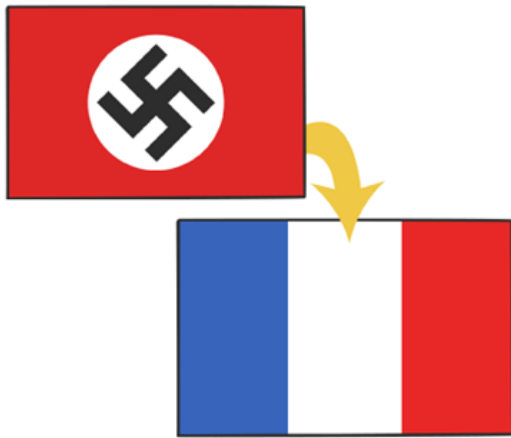

1940

10th May