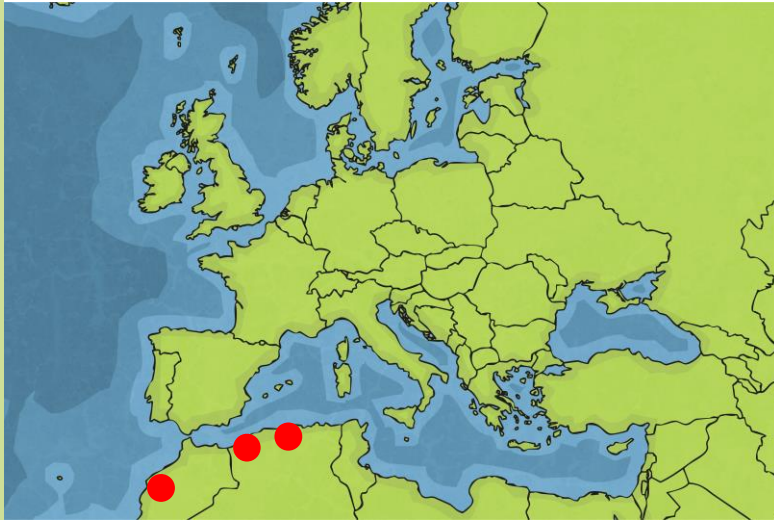

Timeline

Next

1942

8th – 16th November

Operation Torch

British and US troops take back North Africa, attacking several places at once. The Vichy French in the region, who were formally allied with Germany, join forces with the Allies after their defeat.