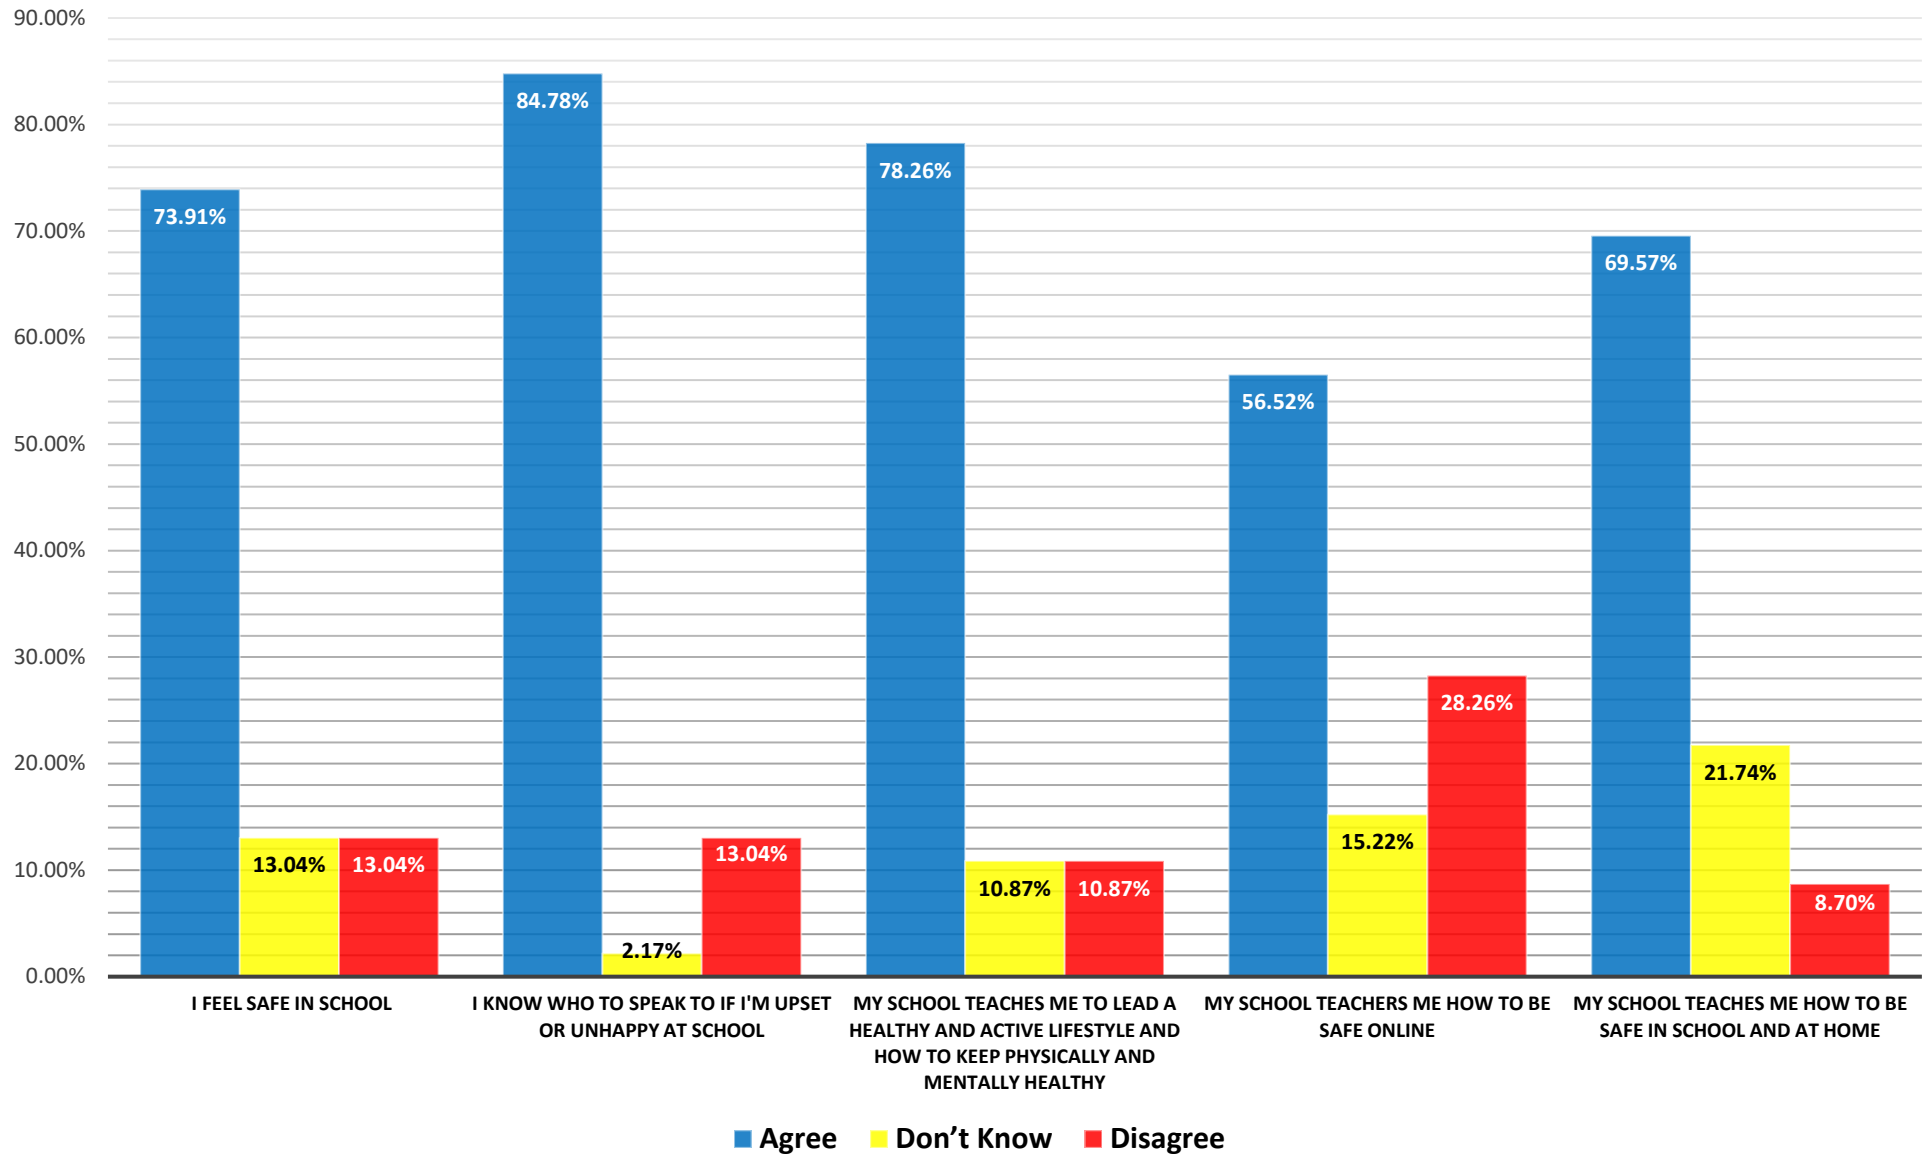

46 Pupils took survey

Pupil Well-Being Survey Questions	Agree		Don't Know		Disagree	
I am happy at school	30	65.22%	6	13.04%	10	21.74%
I like coming to school	19	41.30%	10	21.74%	17	36.96%
I take part in extra-curricular activities offered by my school	24	52.17%	5	10.87%	17	36.96%
There is a good range of extra-curricular activities to choose from	24	52.17%	6	13.04%	16	34.78%
The curriculum helps me to develop resilience, confidence and independence	23	50.00%	15	32.61%	8	17.39%

Behaviour Survey Questions	Agree		Don't Know		Disagree	
Adults/Staff/Teachers are consistent and fair	31	67.39%	5	10.87%	10	21.74%
Bullying and discrimination is dealt with quickly, effectively and consistently	29	63.04%	10	21.74%	7	15.22%
My school has a calm, orderly environment which helps me to learn	22	47.83%	8	17.39%	16	34.78%
My school has clear routines and expectation for the behaviour of all pupils across all aspects of school	38	82.61%	5	10.87%	3	6.52%
I am encouraged to attend and supported by the academy	37	80.43%	2	4.35%	7	15.22%

Total Pupils that took survey
46

Pupil Survey - Pupil Well-Being - Autumn Term 2024

Total Pupils that took survey
46

Pupil Survey - Safeguarding - Autumn Term 2024

Total Pupils that took survey
46

Pupil Survey - Behaviour - Autumn Term 2024