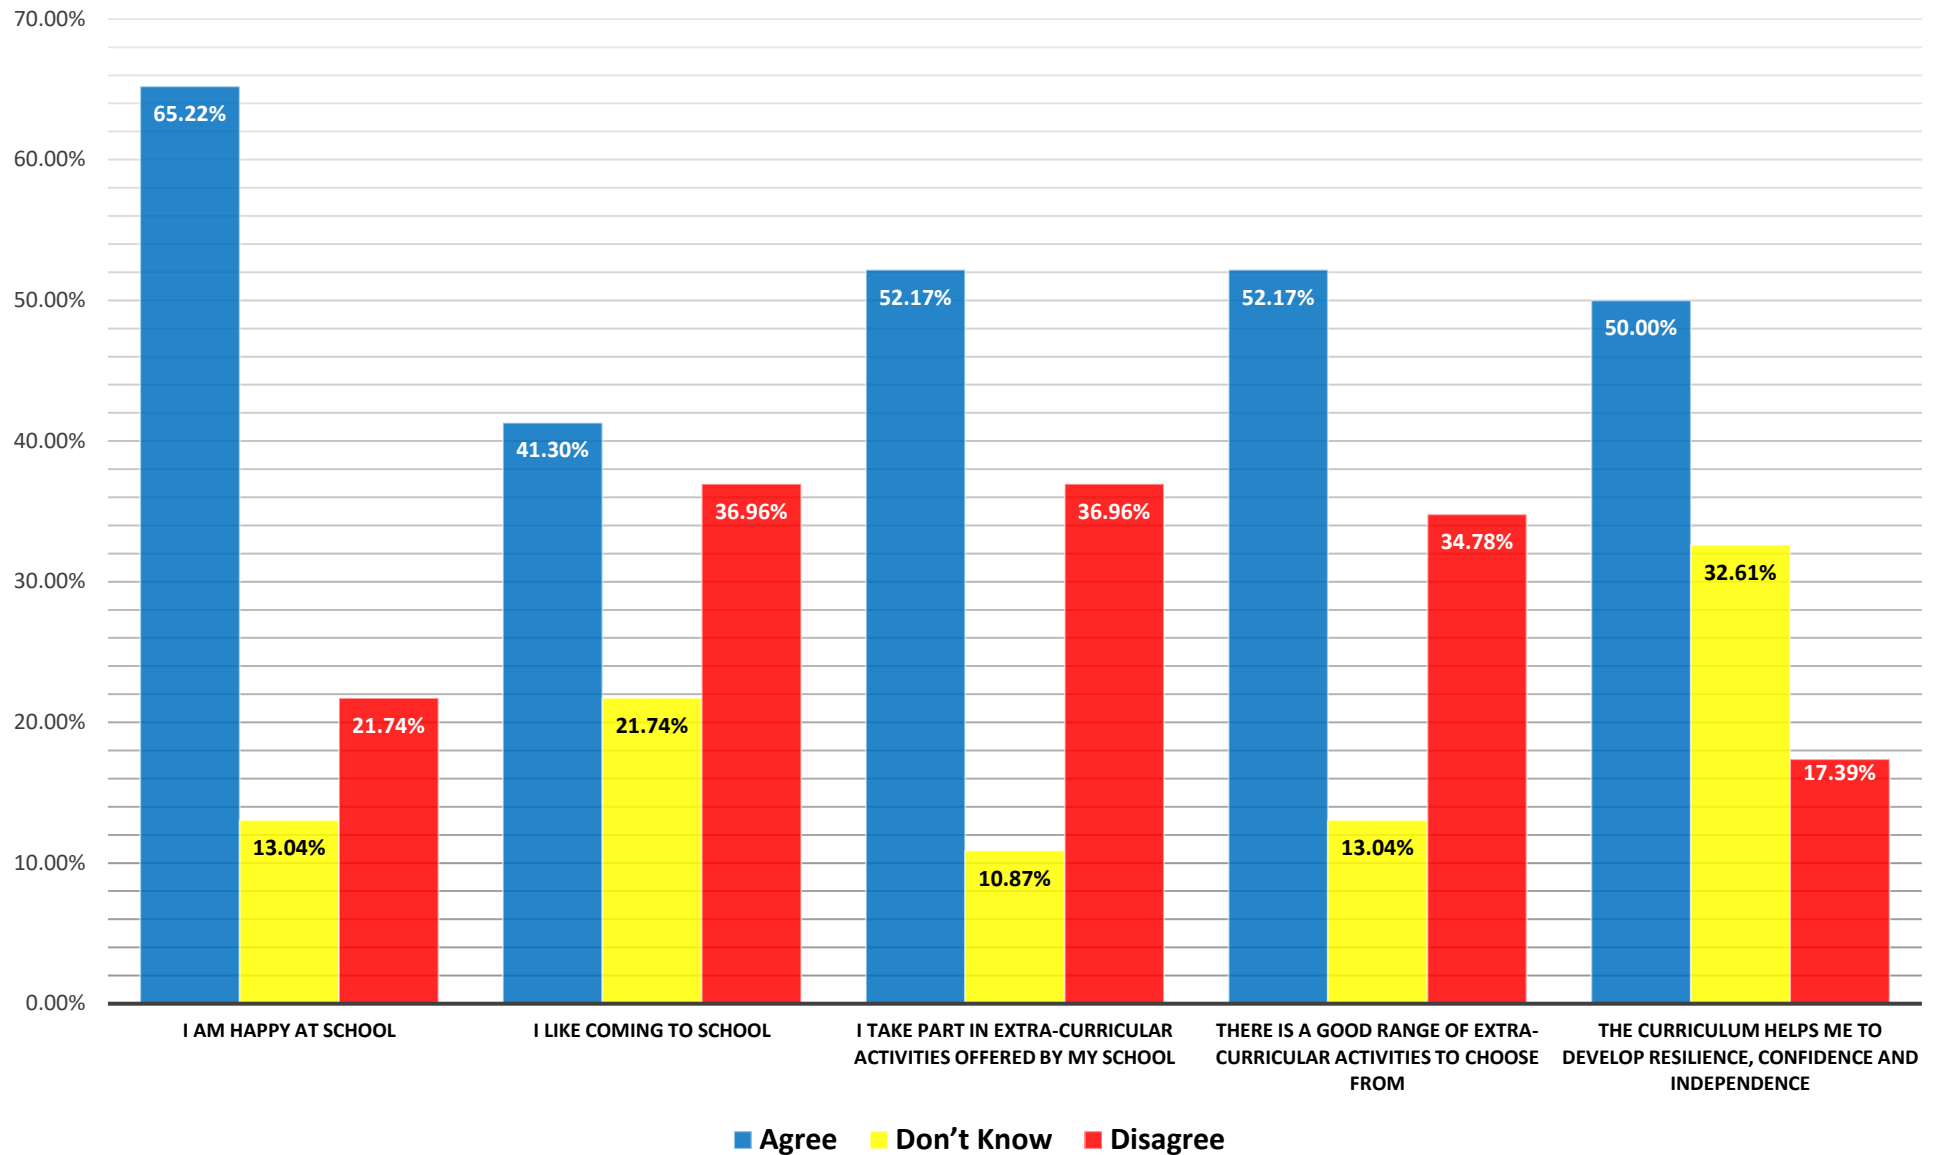

46 Pupils took survey

Pupil Well-Being Survey Questions	Agree		Don't Know		Disagree	
I am happy at school	30	65.22%	6	13.04%	10	21.74%
I like coming to school	19	41.30%	10	21.74%	17	36.96%
I take part in extra-curricular activities offered by my school	24	52.17%	5	10.87%	17	36.96%
There is a good range of extra-curricular activities to choose from	24	52.17%	6	13.04%	16	34.78%
The curriculum helps me to develop resilience, confidence and independence	23	50.00%	15	32.61%	8	17.39%

Safeguarding Survey Questions	Agree		Don't Know		Disagree	
I feel safe in school	34	73.91%	6	13.04%	6	13.04%
I know who to speak to if I'm upset or unhappy at school	39	84.78%	1	2.17%	6	13.04%
My school teaches me to lead a healthy and active lifestyle and how to keep physically and mentally healthy	36	78.26%	5	10.87%	5	10.87%
My school teaches me how to be safe online	26	56.52%	7	15.22%	13	28.26%
My school teaches me how to be safe in school and at home	32	69.57%	10	21.74%	4	8.70%

Behaviour Survey Questions	Agree		Don't Know		Disagree	
Adults/Staff/Teachers are consistent and fair	31	67.39%	5	10.87%	10	21.74%
Bullying and discrimination is dealt with quickly, effectively and consistently	29	63.04%	10	21.74%	7	15.22%
My school has a calm, orderly environment which helps me to learn	22	47.83%	8	17.39%	16	34.78%
My school has clear routines and expectation for the behaviour of all pupils across all aspects of school	38	82.61%	5	10.87%	3	6.52%
I am encouraged to attend and supported by the academy	37	80.43%	2	4.35%	7	15.22%

Teaching & Learning Survey Questions	Agree		Don't Know		Disagree	
I know how to improve my work	36	78.26%	4	8.70%	6	13.04%
I know what I need to learn next	26	56.52%	14	30.43%	6	13.04%
My teachers tell me when I'm doing good work	40	86.96%	2	4.35%	4	8.70%
My teachers help me when I'm stuck	40	86.96%	3	6.52%	3	6.52%
I know who to go to if I need help	38	82.61%	4	8.70%	4	8.70%

Total Pupils that took survey
46

Pupil Survey - Pupil Well-Being - Autumn Term 2024