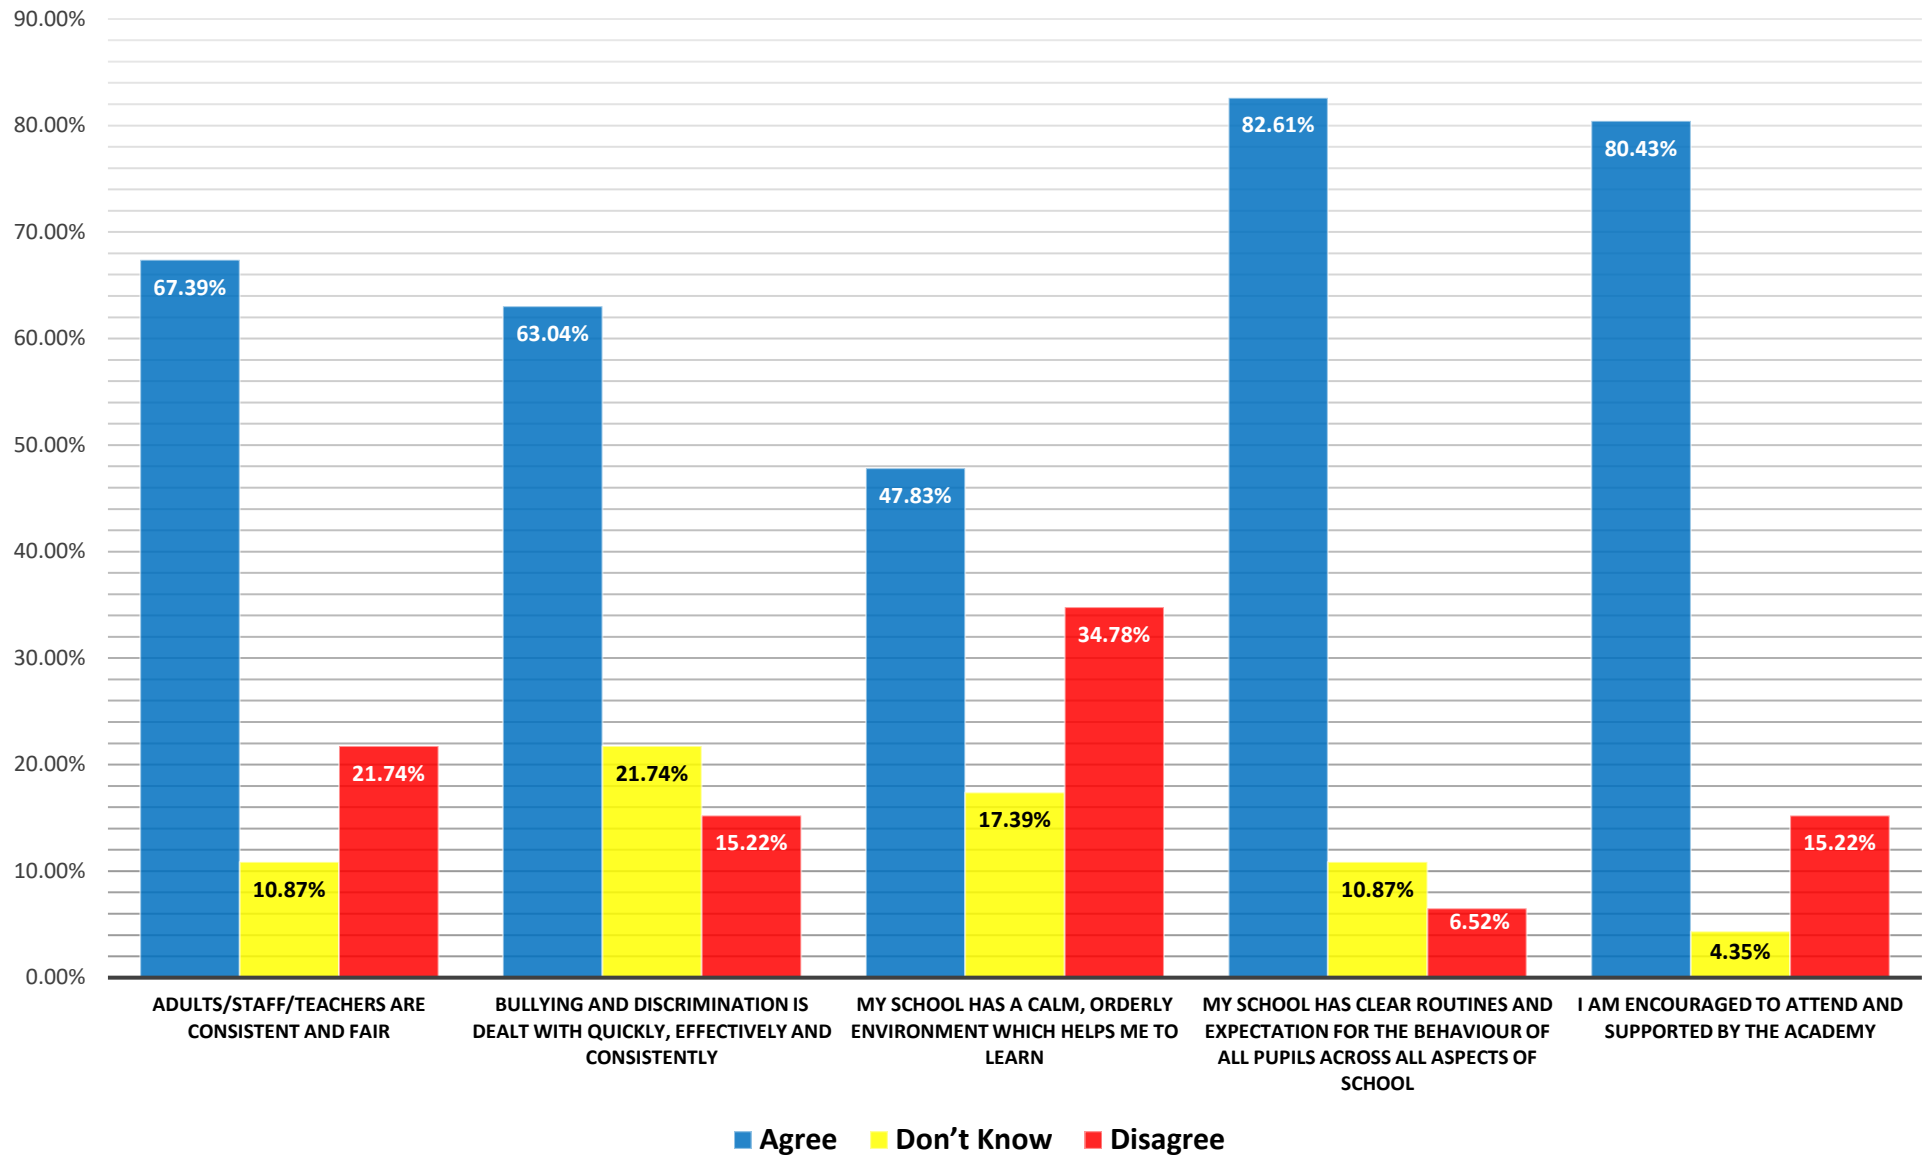

46 Pupils took survey

Pupil Well-Being Survey Questions	Agree		Don't Know		Disagree	
I am happy at school	30	65.22%	6	13.04%	10	21.74%
I like coming to school	19	41.30%	10	21.74%	17	36.96%
I take part in extra-curricular activities offered by my school	24	52.17%	5	10.87%	17	36.96%
There is a good range of extra-curricular activities to choose from	24	52.17%	6	13.04%	16	34.78%
The curriculum helps me to develop resilience, confidence and independence	23	50.00%	15	32.61%	8	17.39%

Behaviour Survey Questions	Agree		Don't Know		Disagree	
Adults/Staff/Teachers are consistent and fair	31	67.39%	5	10.87%	10	21.74%
Bullying and discrimination is dealt with quickly, effectively and consistently	29	63.04%	10	21.74%	7	15.22%
My school has a calm, orderly environment which helps me to learn	22	47.83%	8	17.39%	16	34.78%
My school has clear routines and expectation for the behaviour of all pupils across all aspects of school	38	82.61%	5	10.87%	3	6.52%
I am encouraged to attend and supported by the academy	37	80.43%	2	4.35%	7	15.22%

Total Pupils that took survey
46

Pupil Survey - Pupil Well-Being - Autumn Term 2024

Total Pupils that took survey
46

Pupil Survey - Safeguarding - Autumn Term 2024

Total Pupils that took survey
46

Pupil Survey - Behaviour - Autumn Term 2024

Total Pupils that took survey
46

Pupil Survey - Teaching & Learning - Autumn Term 2024