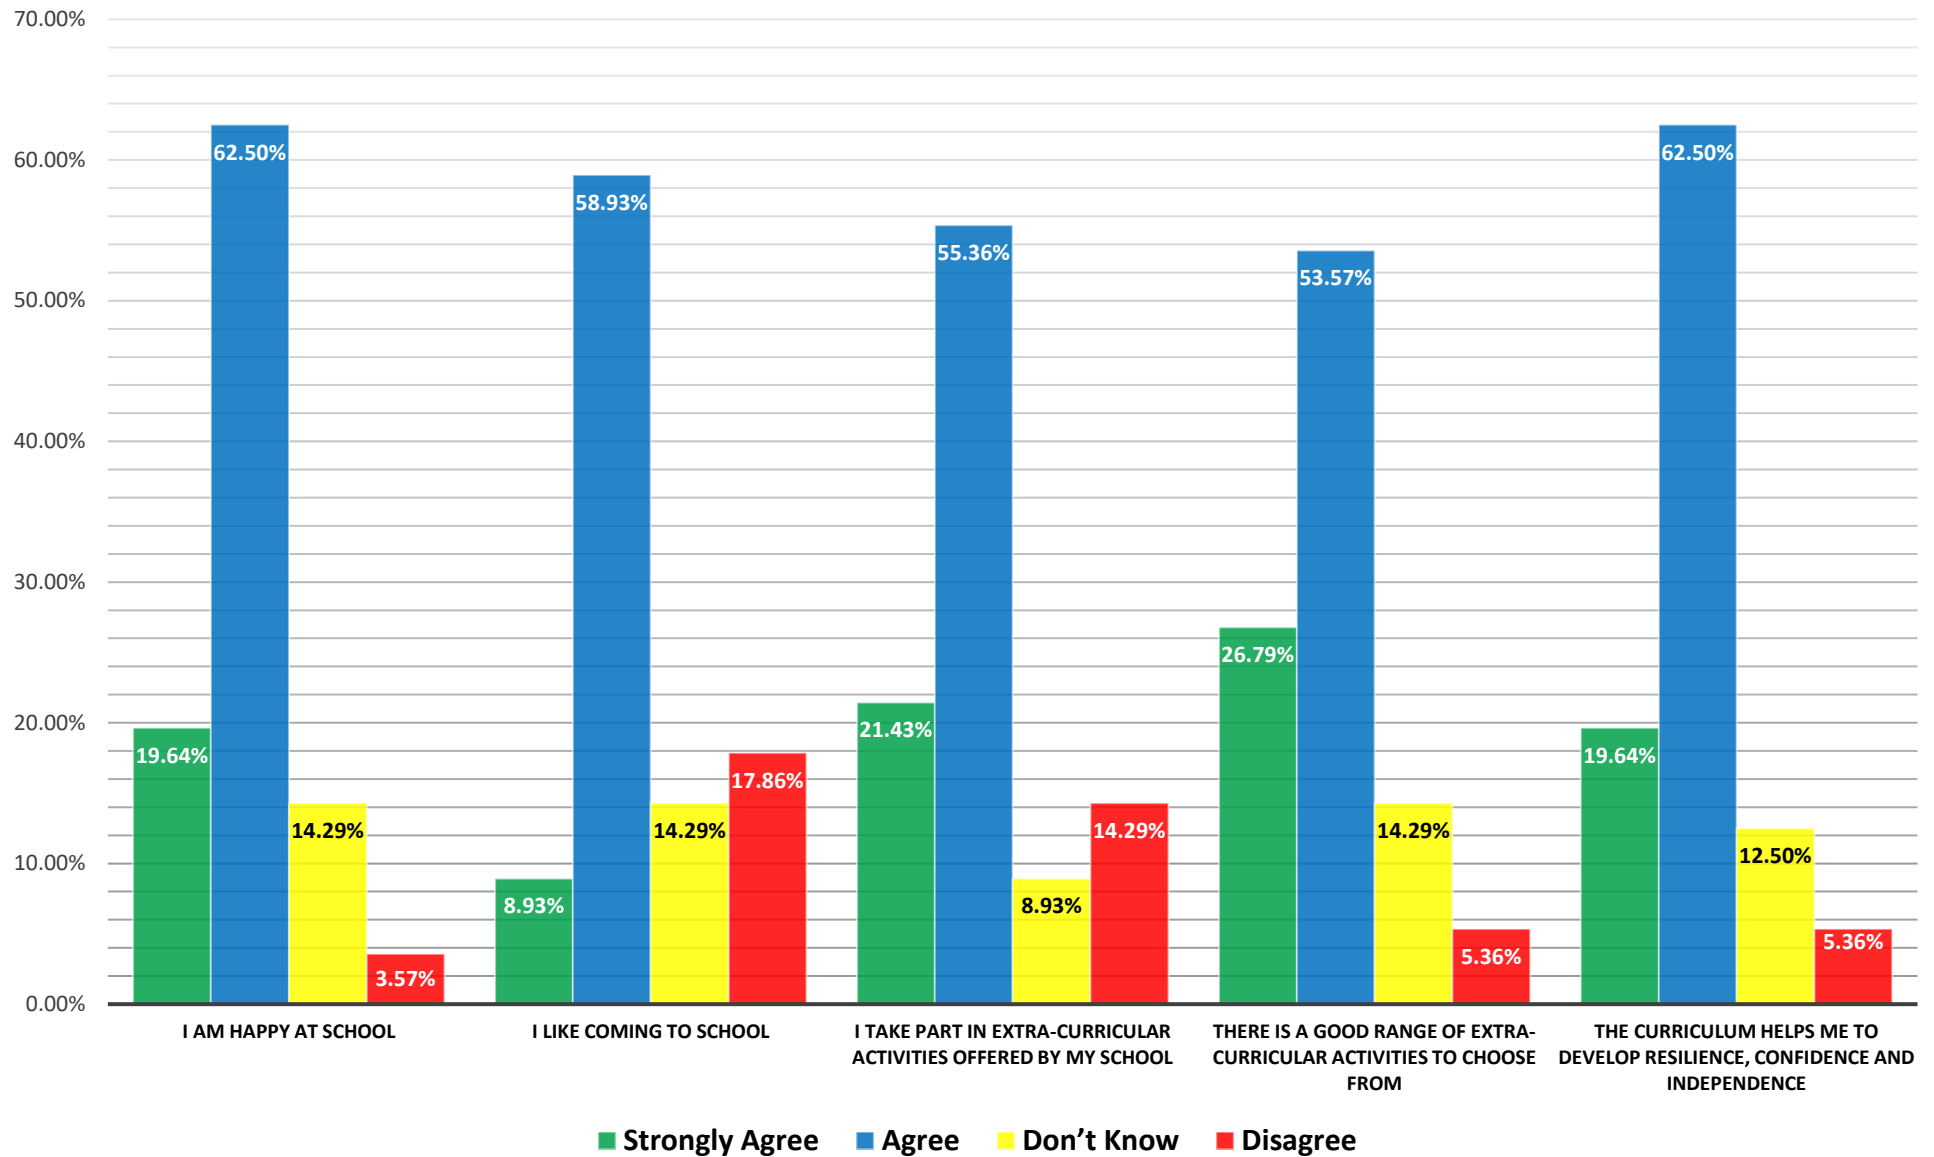

56 Pupils took survey

Pupil Well-Being Survey Questions	Strongly Agree		Agree		Don't Know		Disagree	
I am happy at school	11	19.64%	35	62.50%	8	14.29%	2	3.57%
I like coming to school	5	8.93%	33	58.93%	8	14.29%	10	17.86%
I take part in extra-curricular activities offered by my school	12	21.43%	31	55.36%	5	8.93%	8	14.29%
There is a good range of extra-curricular activities to choose from	15	26.79%	30	53.57%	8	14.29%	3	5.36%
The curriculum helps me to develop resilience, confidence and independence	11	19.64%	35	62.50%	7	12.50%	3	5.36%

Safeguarding Survey Questions	Strongly Agree		Agree		Don't Know		Disagree	
I feel safe in school	17	30.36%	29	51.79%	9	16.07%	1	1.79%
I know who to speak to if I'm upset or unhappy at school	18	32.14%	33	58.93%	5	8.93%		0.00%
My school teaches me to lead a healthy and active lifestyle and how to keep physically and mentally healthy	9	16.07%	33	58.93%	13	23.21%	1	1.79%
My school teaches me how to be safe online	10	17.86%	34	60.71%	9	16.07%	3	5.36%
My school teaches me how to be safe in school and at home	10	17.86%	37	66.07%	7	12.50%	2	3.57%

Behaviour Survey Questions	Strongly Agree		Agree		Don't Know		Disagree	
Adults/Staff/Teachers are consistent and fair	12	21.43%	34	60.71%	8	14.29%	2	3.57%
Bullying and discrimination is dealt with quickly, effectively and consistently	16	28.57%	32	57.14%	6	10.71%	2	3.57%
My school has a calm, orderly environment which helps me to learn	9	16.07%	35	62.50%	8	14.29%	4	7.14%
My school has clear routines and expectation for the behaviour of all pupils across all aspects of school	17	30.36%	34	60.71%	4	7.14%	1	1.79%
I am encouraged to attend and supported by the academy	16	28.57%	30	53.57%	7	12.50%	3	5.36%

Teaching & Learning Survey Questions	Strongly Agree		Agree		Don't Know		Disagree	
I know how to improve my work	14	25.00%	30	53.57%	7	12.50%	5	8.93%
I know what I need to learn next	10	17.86%	29	51.79%	14	25.00%	3	5.36%
My teachers tell me when I'm doing good work	17	30.36%	36	64.29%	2	3.57%	1	1.79%
My teachers help me when I'm stuck	18	32.14%	33	58.93%	4	7.14%	1	1.79%
I know who to go to if I need help	15	26.79%	32	57.14%	6	10.71%	3	5.36%

Total Pupils that took survey
56

Pupil Survey - Pupil Well-Being - Summer Term 2024