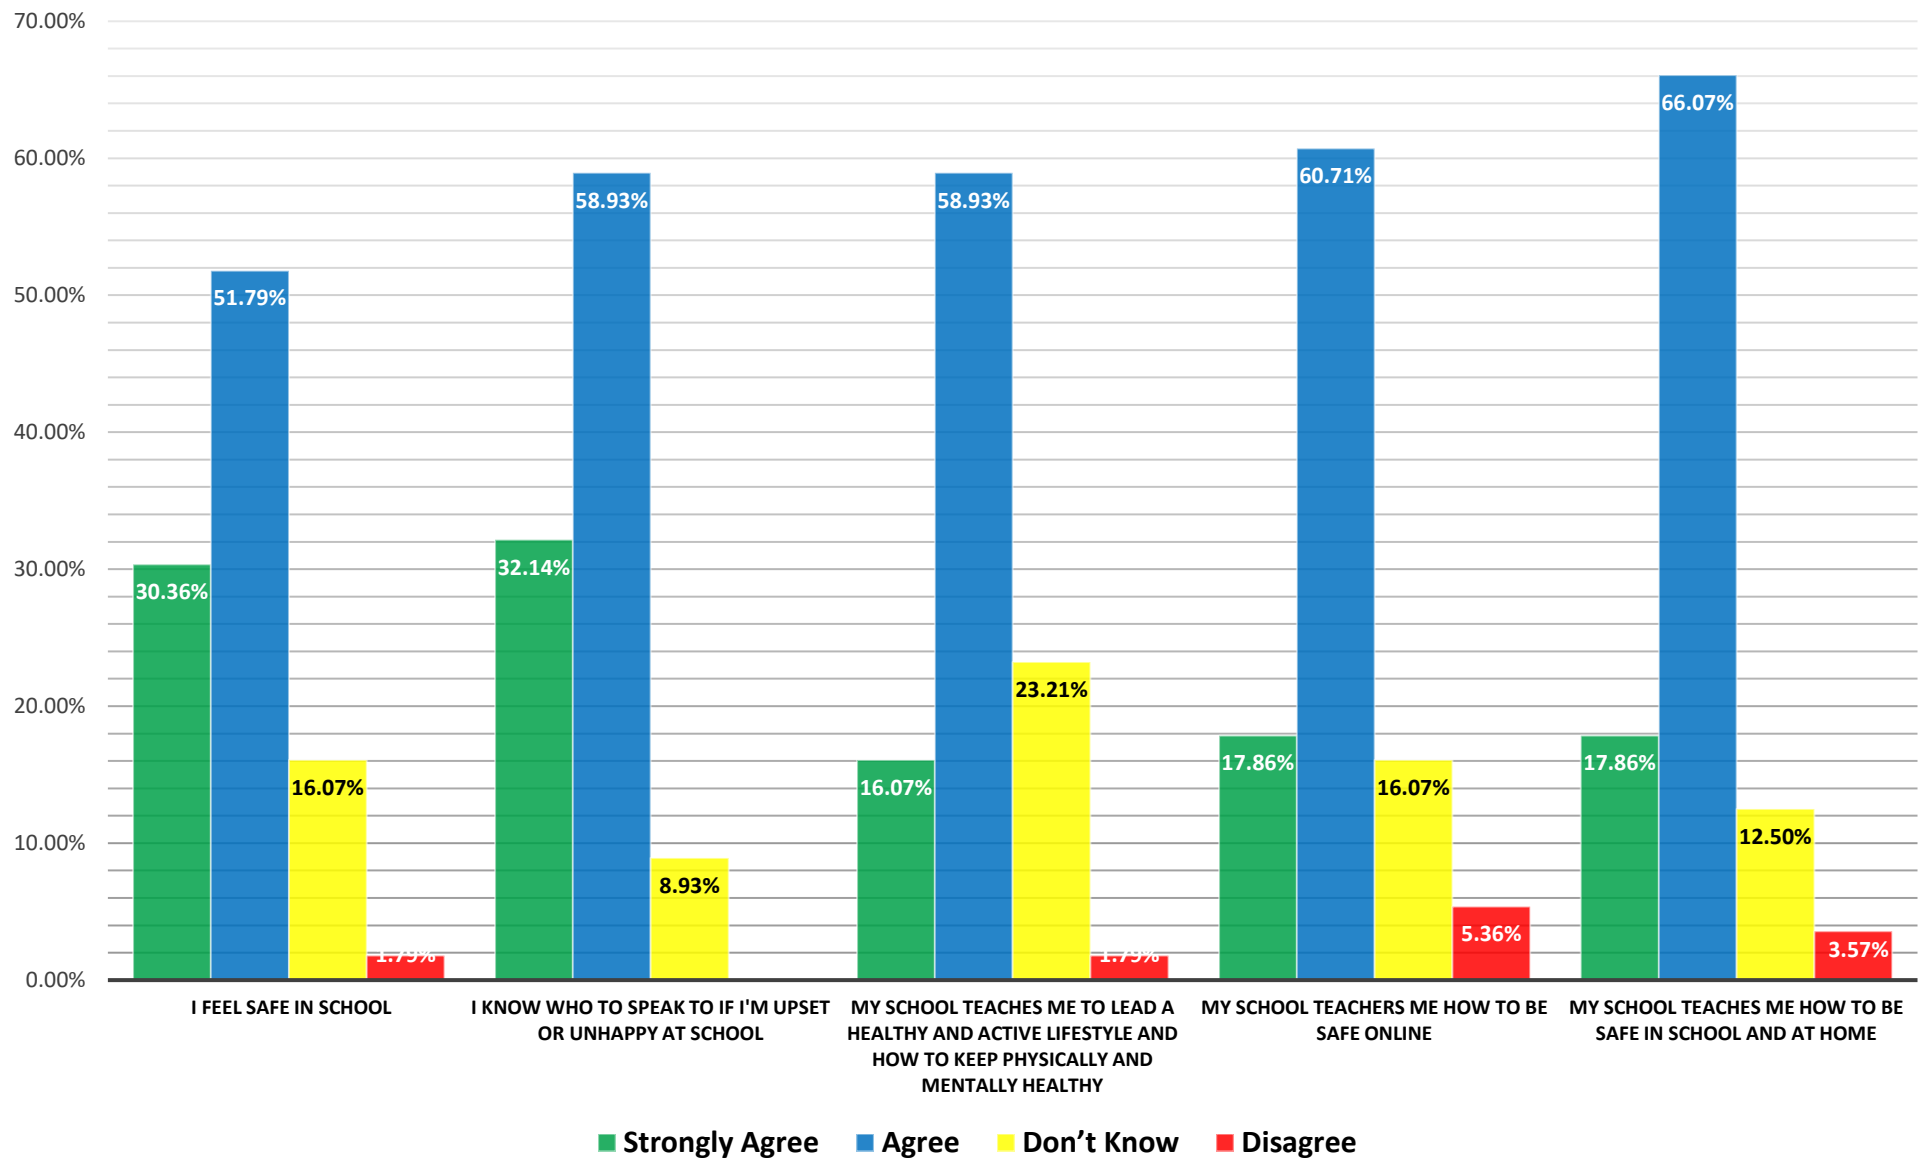

Behaviour Survey Questions	Strongly Agree		Agree		Don't Know		Disagree	
Adults/Staff/Teachers are consistent and fair	12	21.43%	34	60.71%	8	14.29%	2	3.57%
Bullying and discrimination is dealt with quickly, effectively and consistently	16	28.57%	32	57.14%	6	10.71%	2	3.57%
My school has a calm, orderly environment which helps me to learn	9	16.07%	35	62.50%	8	14.29%	4	7.14%
My school has clear routines and expectation for the behaviour of all pupils across all aspects of school	17	30.36%	34	60.71%	4	7.14%	1	1.79%
I am encouraged to attend and supported by the academy	16	28.57%	30	53.57%	7	12.50%	3	5.36%

Total Pupils that took survey
56

Pupil Survey - Pupil Well-Being - Summer Term 2024

Total Pupils that took survey
56

Pupil Survey - Safeguarding - Summer Term 2024

Total Pupils that took survey
56

Pupil Survey - Behaviour - Summer Term 2024