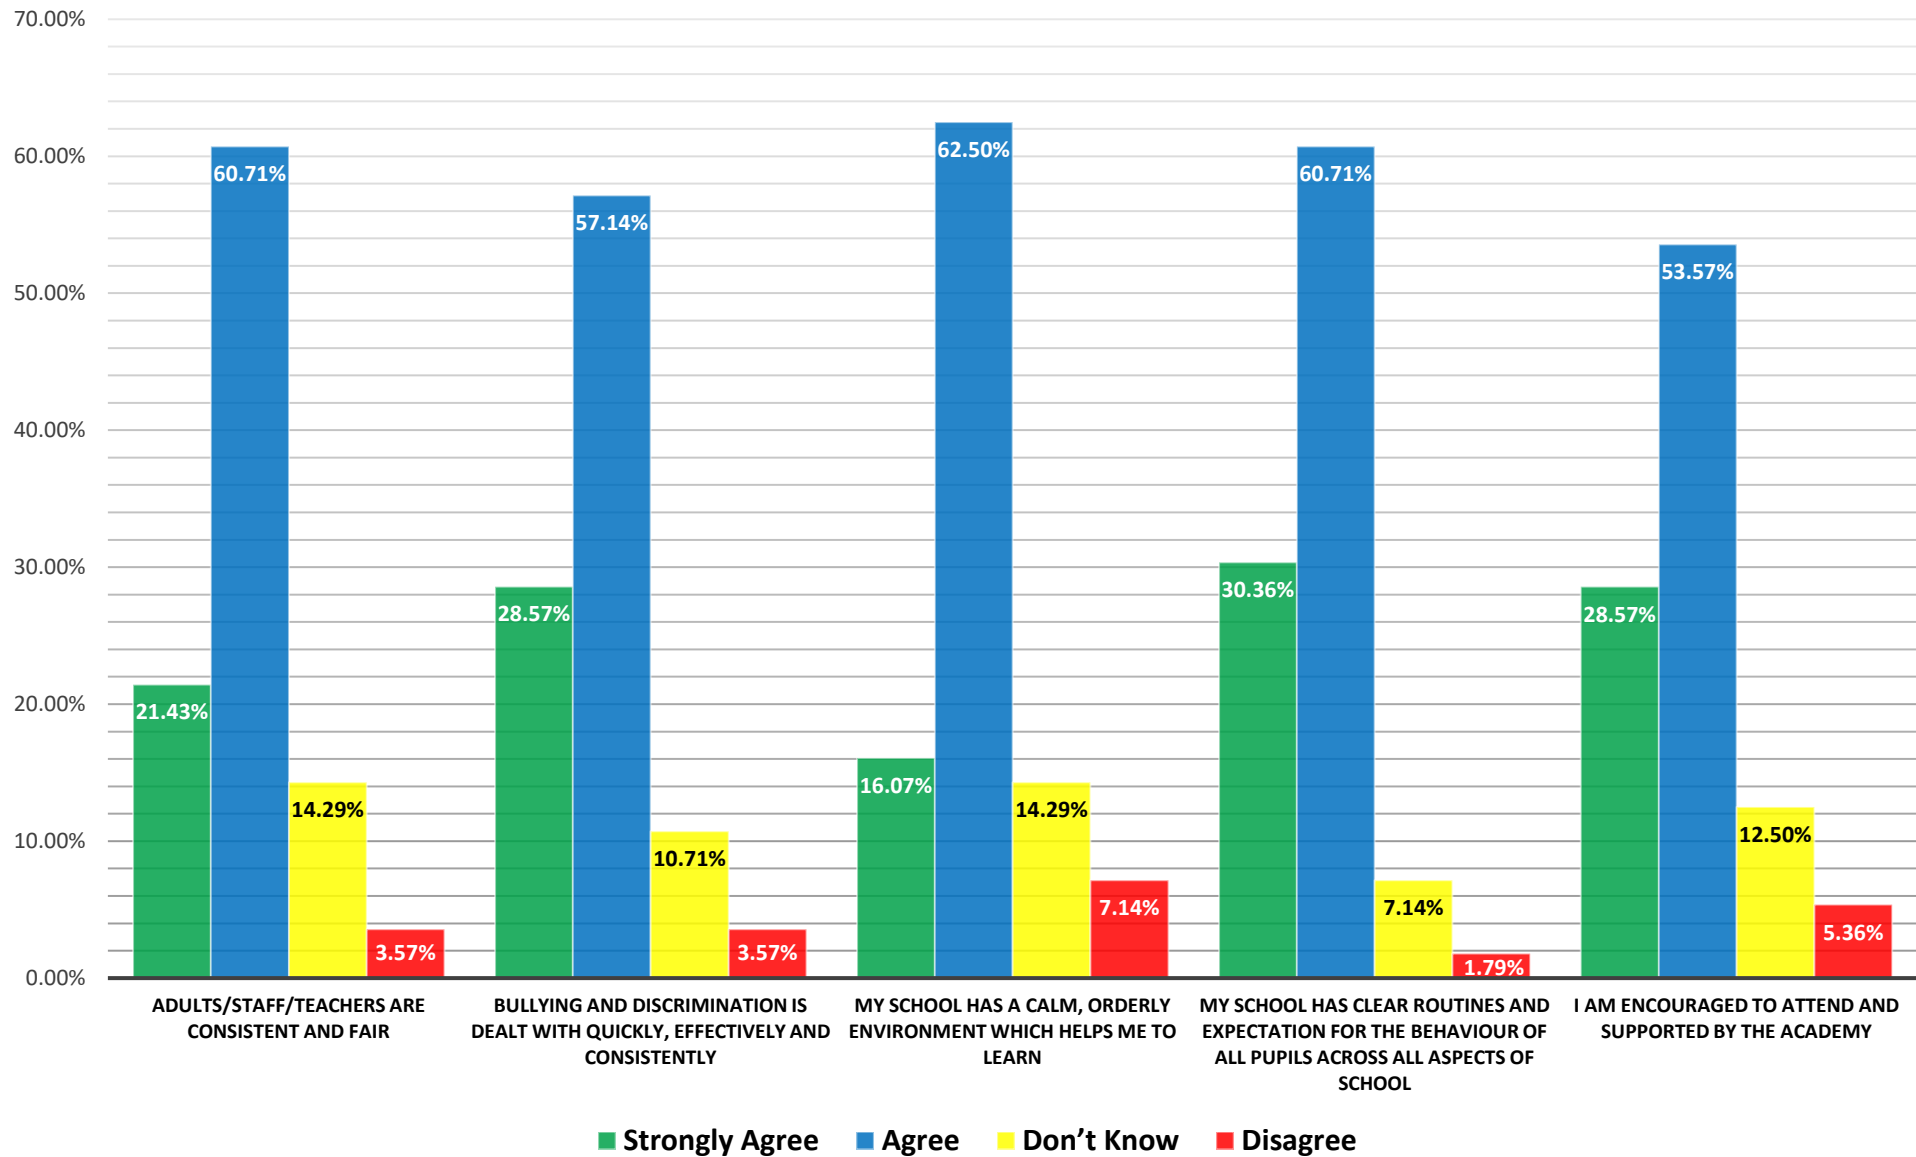

56 Pupils took survey

Pupil Well-Being Survey Questions	Strongly Agree		Agree		Don't Know		Disagree	
I am happy at school	11	19.64%	35	62.50%	8	14.29%	2	3.57%
I like coming to school	5	8.93%	33	58.93%	8	14.29%	10	17.86%
I take part in extra-curricular activities offered by my school	12	21.43%	31	55.36%	5	8.93%	8	14.29%
There is a good range of extra-curricular activities to choose from	15	26.79%	30	53.57%	8	14.29%	3	5.36%
The curriculum helps me to develop resilience, confidence and independence	11	19.64%	35	62.50%	7	12.50%	3	5.36%

Behaviour Survey Questions	Strongly Agree		Agree		Don't Know		Disagree	
Adults/Staff/Teachers are consistent and fair	12	21.43%	34	60.71%	8	14.29%	2	3.57%
Bullying and discrimination is dealt with quickly, effectively and consistently	16	28.57%	32	57.14%	6	10.71%	2	3.57%
My school has a calm, orderly environment which helps me to learn	9	16.07%	35	62.50%	8	14.29%	4	7.14%
My school has clear routines and expectation for the behaviour of all pupils across all aspects of school	17	30.36%	34	60.71%	4	7.14%	1	1.79%
I am encouraged to attend and supported by the academy	16	28.57%	30	53.57%	7	12.50%	3	5.36%

Total Pupils that took survey
56

Pupil Survey - Pupil Well-Being - Summer Term 2024

Total Pupils that took survey
56

Pupil Survey - Safeguarding - Summer Term 2024

Total Pupils that took survey
56

Pupil Survey - Behaviour - Summer Term 2024

Total Pupils that took survey
56

Pupil Survey - Teaching & Learning - Summer Term 2024