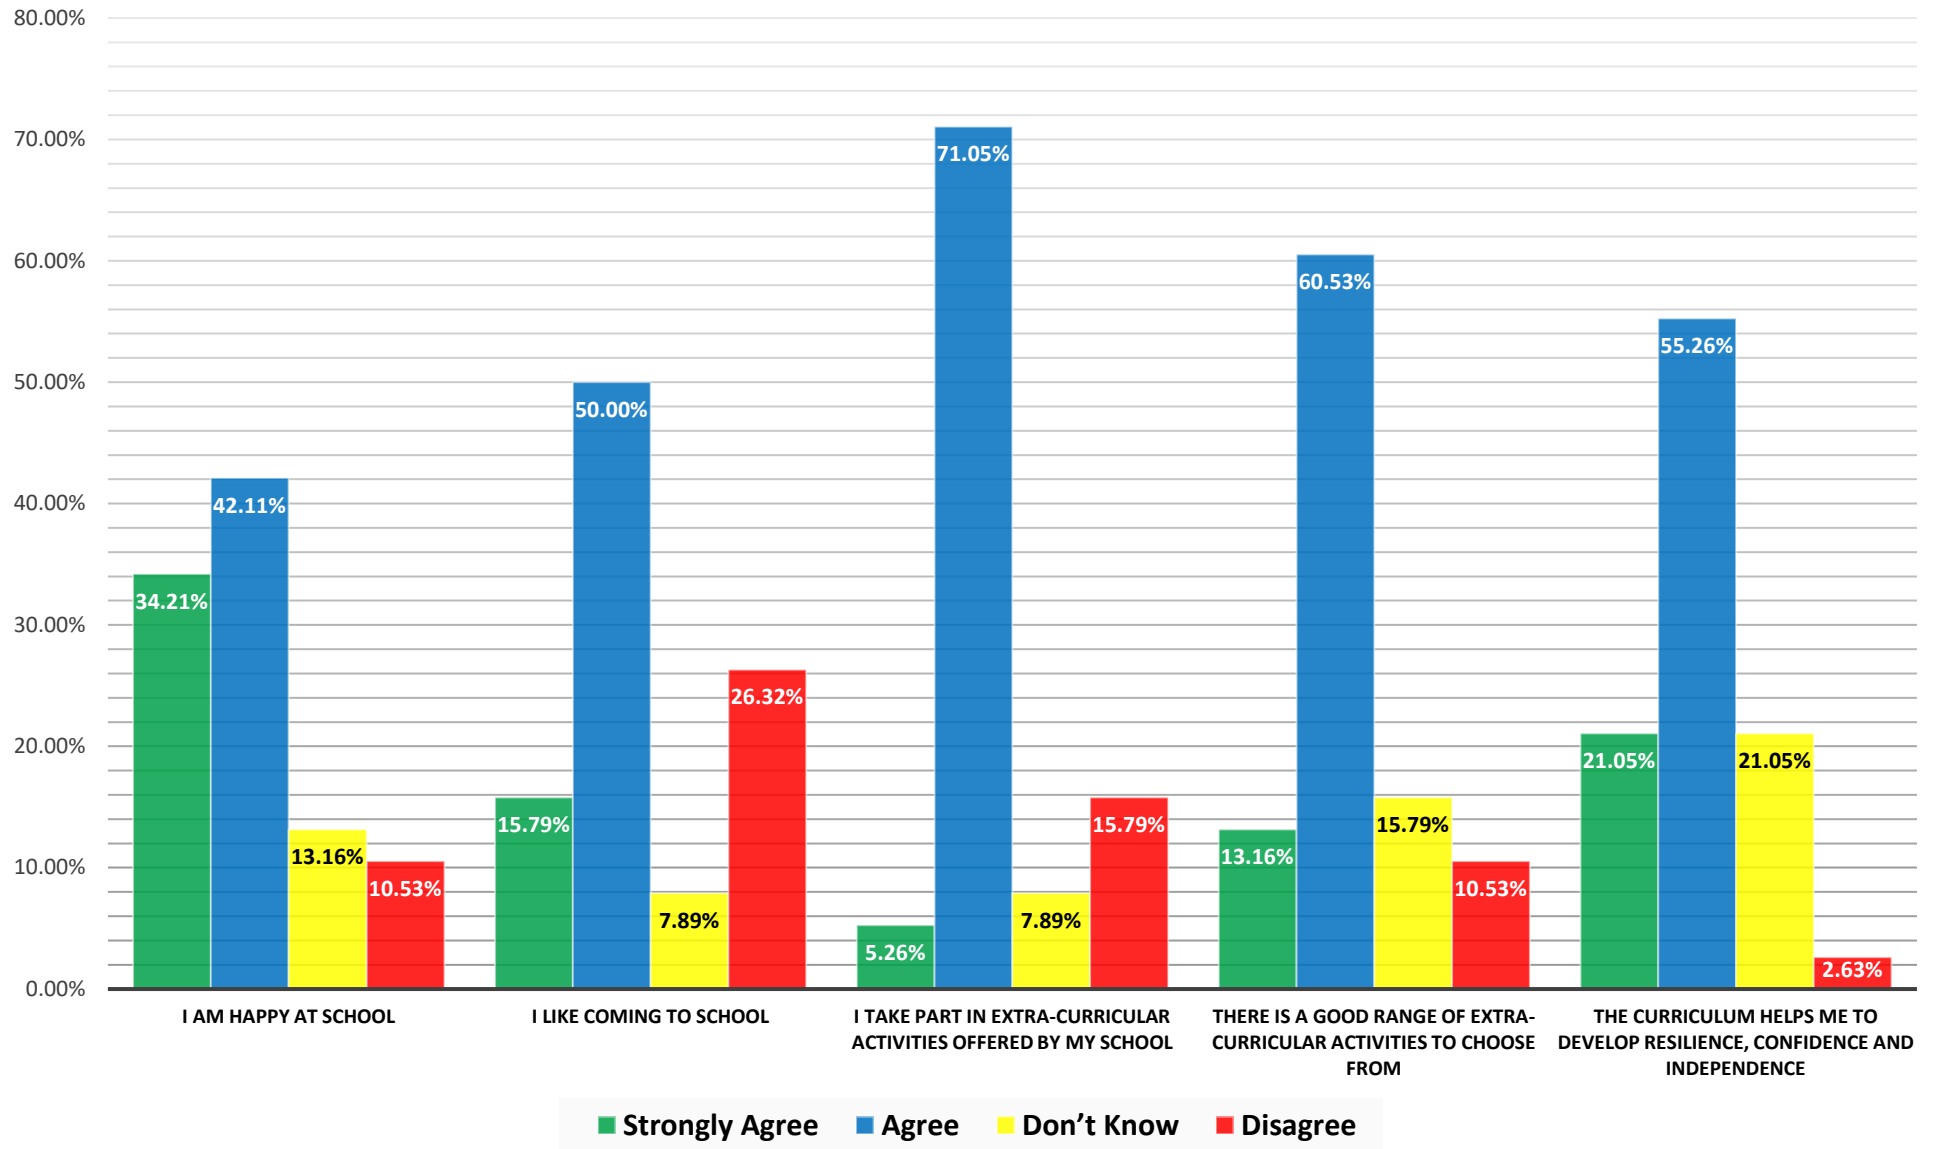

38 Pupils took survey

Pupil Well-Being Survey Questions	Strongly Agree		Agree		Don't Know		Disagree	
I am happy at school	13	34.21%	16	42.11%	5	13.16%	4	10.53%
I like coming to school	6	15.79%	19	50.00%	3	7.89%	10	26.32%
I take part in extra-curricular activities offered by my school	2	5.26%	27	71.05%	3	7.89%	6	15.79%
There is a good range of extra-curricular activities to choose from	5	13.16%	23	60.53%	6	15.79%	4	10.53%
The curriculum helps me to develop resilience, confidence and independence	8	21.05%	21	55.26%	8	21.05%	1	2.63%

Safeguarding Survey Questions	Strongly Agree		Agree		Don't Know		Disagree	
I feel safe in school	8	21.05%	21	55.26%	6	15.79%	3	7.89%
I know who to speak to if I'm upset or unhappy at school	8	21.05%	23	60.53%	6	15.79%	1	2.63%
My school teaches me to lead a healthy and active lifestyle and how to keep physically and mentally healthy	8	21.05%	23	60.53%	7	18.42%		0.00%
My school teaches me how to be safe online	4	10.53%	25	65.79%	6	15.79%	3	7.89%
My school teaches me how to be safe in school and at home	7	18.42%	25	65.79%	5	13.16%	1	2.63%

Behaviour Survey Questions	Strongly Agree		Agree		Don't Know		Disagree	
Adults/Staff/Teachers are consistent and fair	9	23.68%	18	47.37%	5	13.16%	6	15.79%
Bullying and discrimination is dealt with quickly, effectively and consistently	10	26.32%	20	52.63%	5	13.16%	3	7.89%
My school has a calm, orderly environment which helps me to learn	6	15.79%	22	57.89%	3	7.89%	7	18.42%
My school has clear routines and expectation for the behaviour of all pupils across all aspects of school	8	21.05%	26	68.42%	3	7.89%	1	2.63%
I am encouraged to attend and supported by the academy	8	21.05%	25	65.79%	3	7.89%	2	5.26%

Teaching & Learning Survey Questions	Strongly Agree		Agree		Don't Know		Disagree	
I know how to improve my work	8	21.05%	24	63.16%	5	13.16%	1	2.63%
I know what I need to learn next	7	18.42%	21	55.26%	10	26.32%		0.00%
My teachers tell me when I'm doing good work	8	21.05%	23	60.53%	5	13.16%	2	5.26%
My teachers help me when I'm stuck	8	21.05%	22	57.89%	6	15.79%	2	5.26%
I know who to go to if I need help	8	21.05%	28	73.68%		0.00%	2	5.26%

Total Pupils that took survey
38

Pupil Survey - Pupil Well-Being - Autumn Term 2022