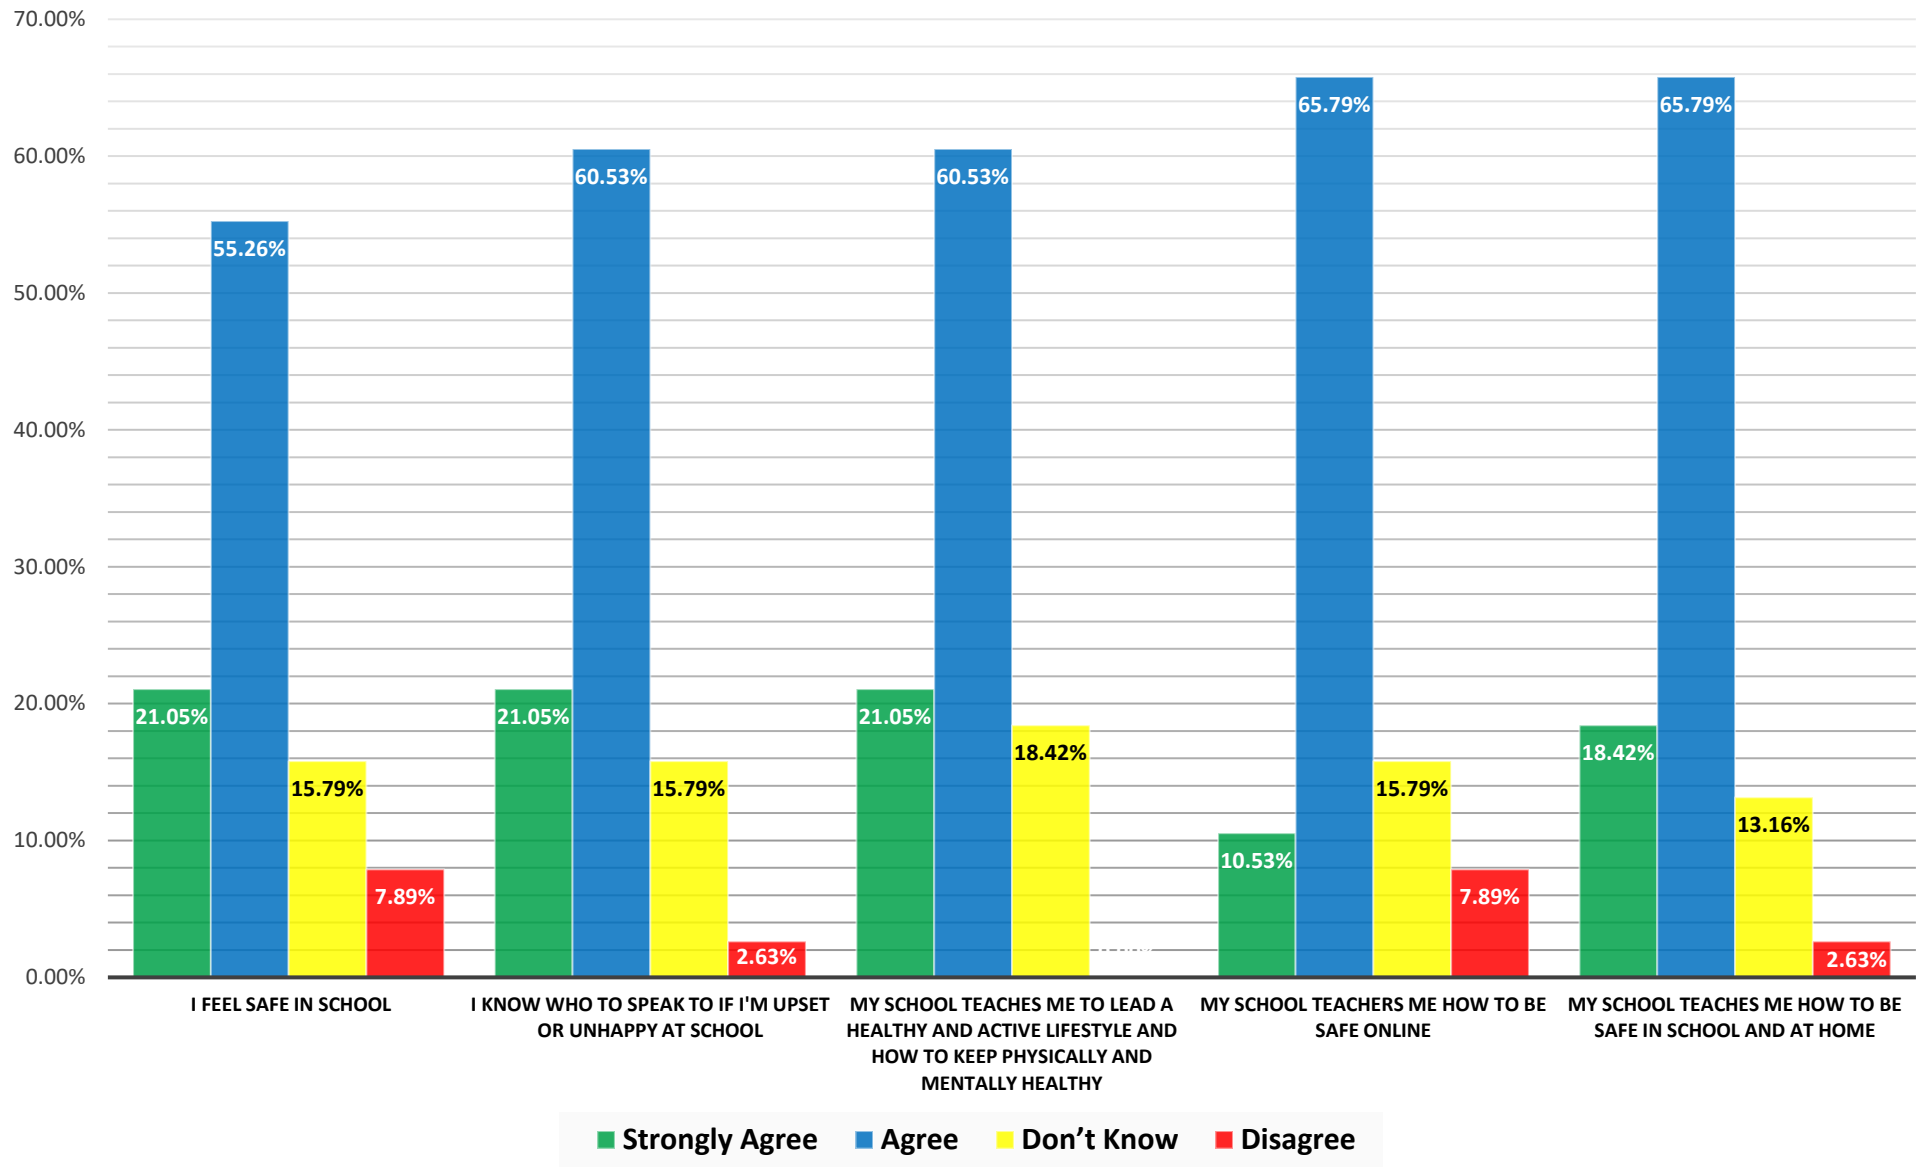

38 Pupils took survey

Pupil Well-Being Survey Questions	Strongly Agree		Agree		Don't Know		Disagree	
I am happy at school	13	34.21%	16	42.11%	5	13.16%	4	10.53%
I like coming to school	6	15.79%	19	50.00%	3	7.89%	10	26.32%
I take part in extra-curricular activities offered by my school	2	5.26%	27	71.05%	3	7.89%	6	15.79%
There is a good range of extra-curricular activities to choose from	5	13.16%	23	60.53%	6	15.79%	4	10.53%
The curriculum helps me to develop resilience, confidence and independence	8	21.05%	21	55.26%	8	21.05%	1	2.63%

Behaviour Survey Questions	Strongly Agree		Agree		Don't Know		Disagree	
Adults/Staff/Teachers are consistent and fair	9	23.68%	18	47.37%	5	13.16%	6	15.79%
Bullying and discrimination is dealt with quickly, effectively and consistently	10	26.32%	20	52.63%	5	13.16%	3	7.89%
My school has a calm, orderly environment which helps me to learn	6	15.79%	22	57.89%	3	7.89%	7	18.42%
My school has clear routines and expectation for the behaviour of all pupils across all aspects of school	8	21.05%	26	68.42%	3	7.89%	1	2.63%
I am encouraged to attend and supported by the academy	8	21.05%	25	65.79%	3	7.89%	2	5.26%

Total Pupils that took survey
38

Pupil Survey - Pupil Well-Being - Autumn Term 2022

Total Pupils that took survey
38

Pupil Survey - Safeguarding - Autumn Term 2022

Total Pupils that took survey
38

Pupil Survey - Behaviour - Autumn Term 2022