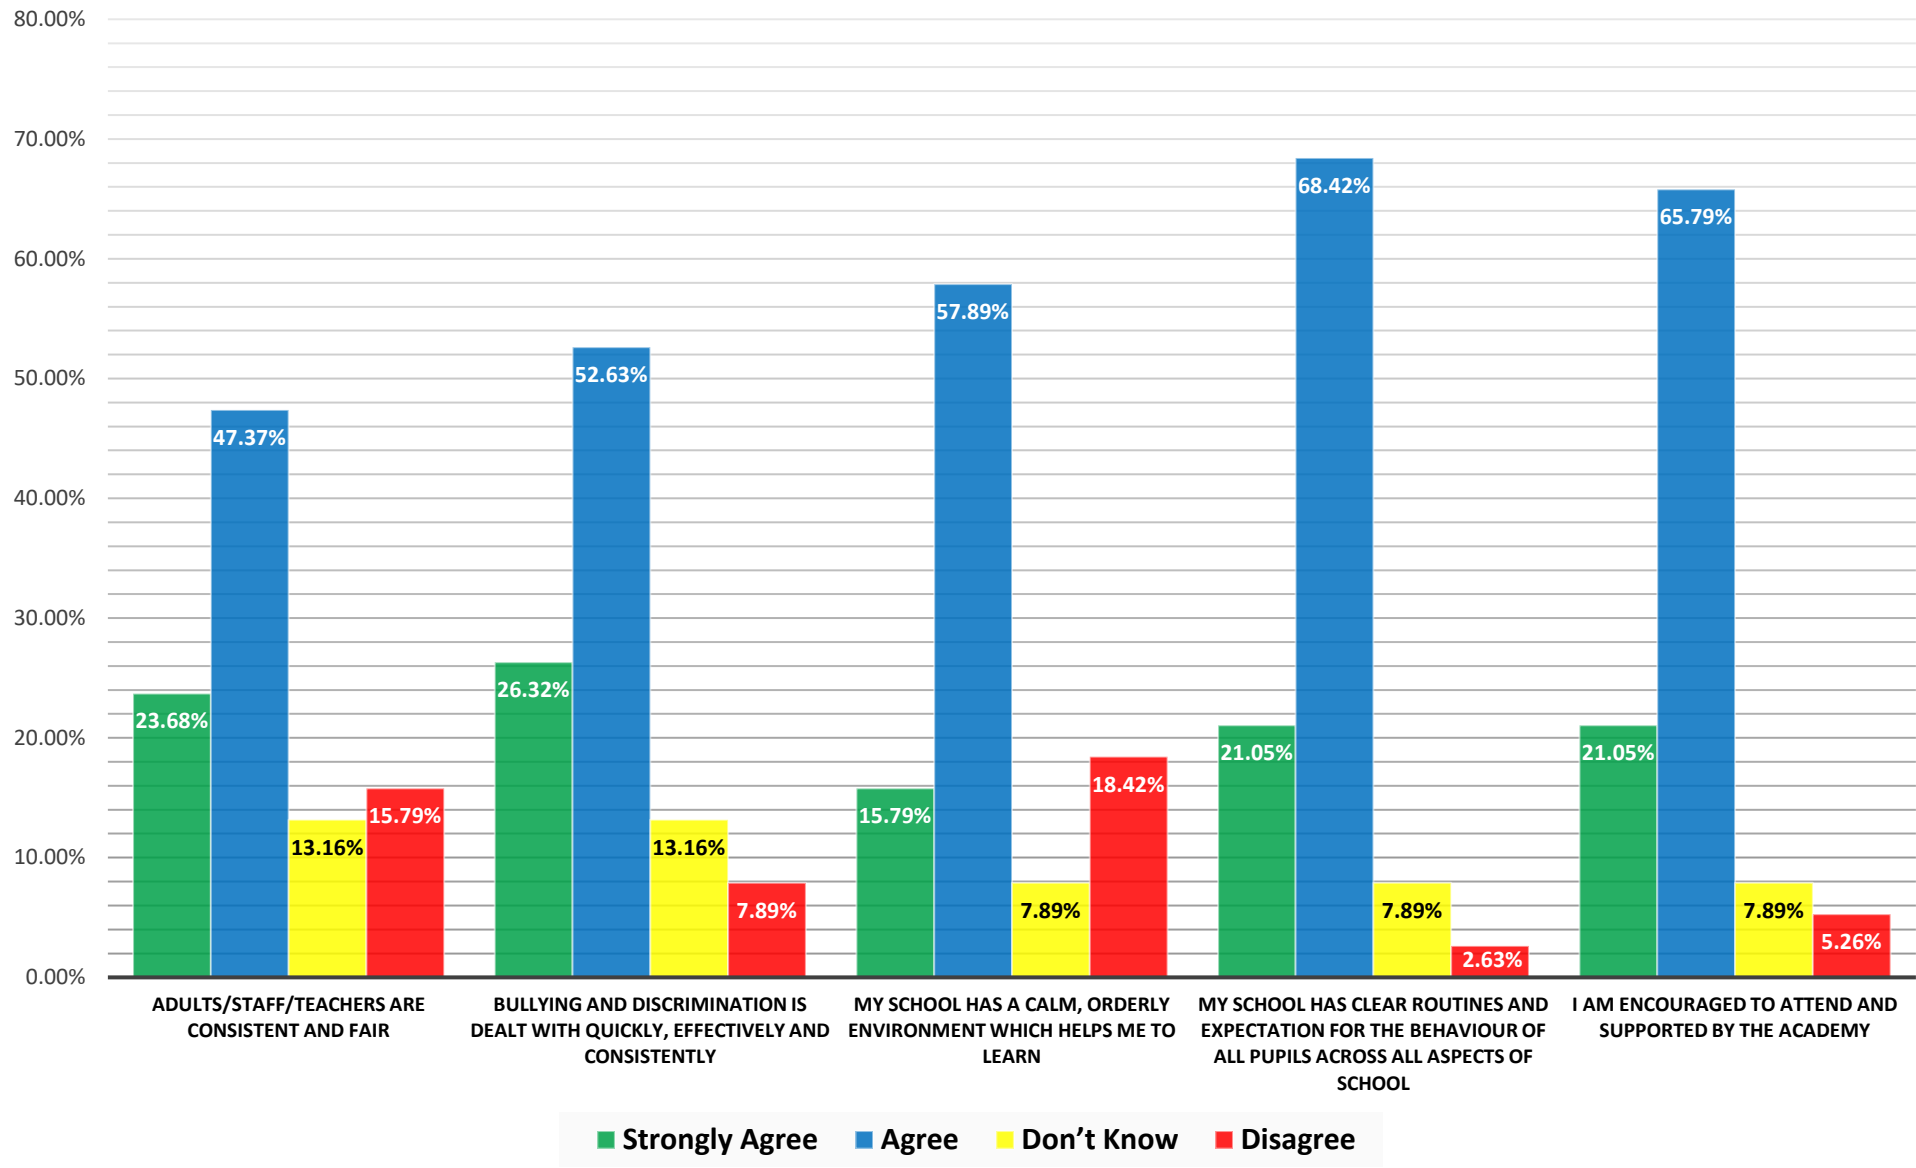

38 Pupils took survey

Pupil Well-Being Survey Questions	Strongly Agree		Agree		Don't Know		Disagree	
I am happy at school	13	34.21%	16	42.11%	5	13.16%	4	10.53%
I like coming to school	6	15.79%	19	50.00%	3	7.89%	10	26.32%
I take part in extra-curricular activities offered by my school	2	5.26%	27	71.05%	3	7.89%	6	15.79%
There is a good range of extra-curricular activities to choose from	5	13.16%	23	60.53%	6	15.79%	4	10.53%
The curriculum helps me to develop resilience, confidence and independence	8	21.05%	21	55.26%	8	21.05%	1	2.63%

Behaviour Survey Questions	Strongly Agree		Agree		Don't Know		Disagree	
Adults/Staff/Teachers are consistent and fair	9	23.68%	18	47.37%	5	13.16%	6	15.79%
Bullying and discrimination is dealt with quickly, effectively and consistently	10	26.32%	20	52.63%	5	13.16%	3	7.89%
My school has a calm, orderly environment which helps me to learn	6	15.79%	22	57.89%	3	7.89%	7	18.42%
My school has clear routines and expectation for the behaviour of all pupils across all aspects of school	8	21.05%	26	68.42%	3	7.89%	1	2.63%
I am encouraged to attend and supported by the academy	8	21.05%	25	65.79%	3	7.89%	2	5.26%

Total Pupils that took survey
38

Pupil Survey - Pupil Well-Being - Autumn Term 2022

Total Pupils that took survey
38

Pupil Survey - Safeguarding - Autumn Term 2022

Total Pupils that took survey
38

Pupil Survey - Behaviour - Autumn Term 2022