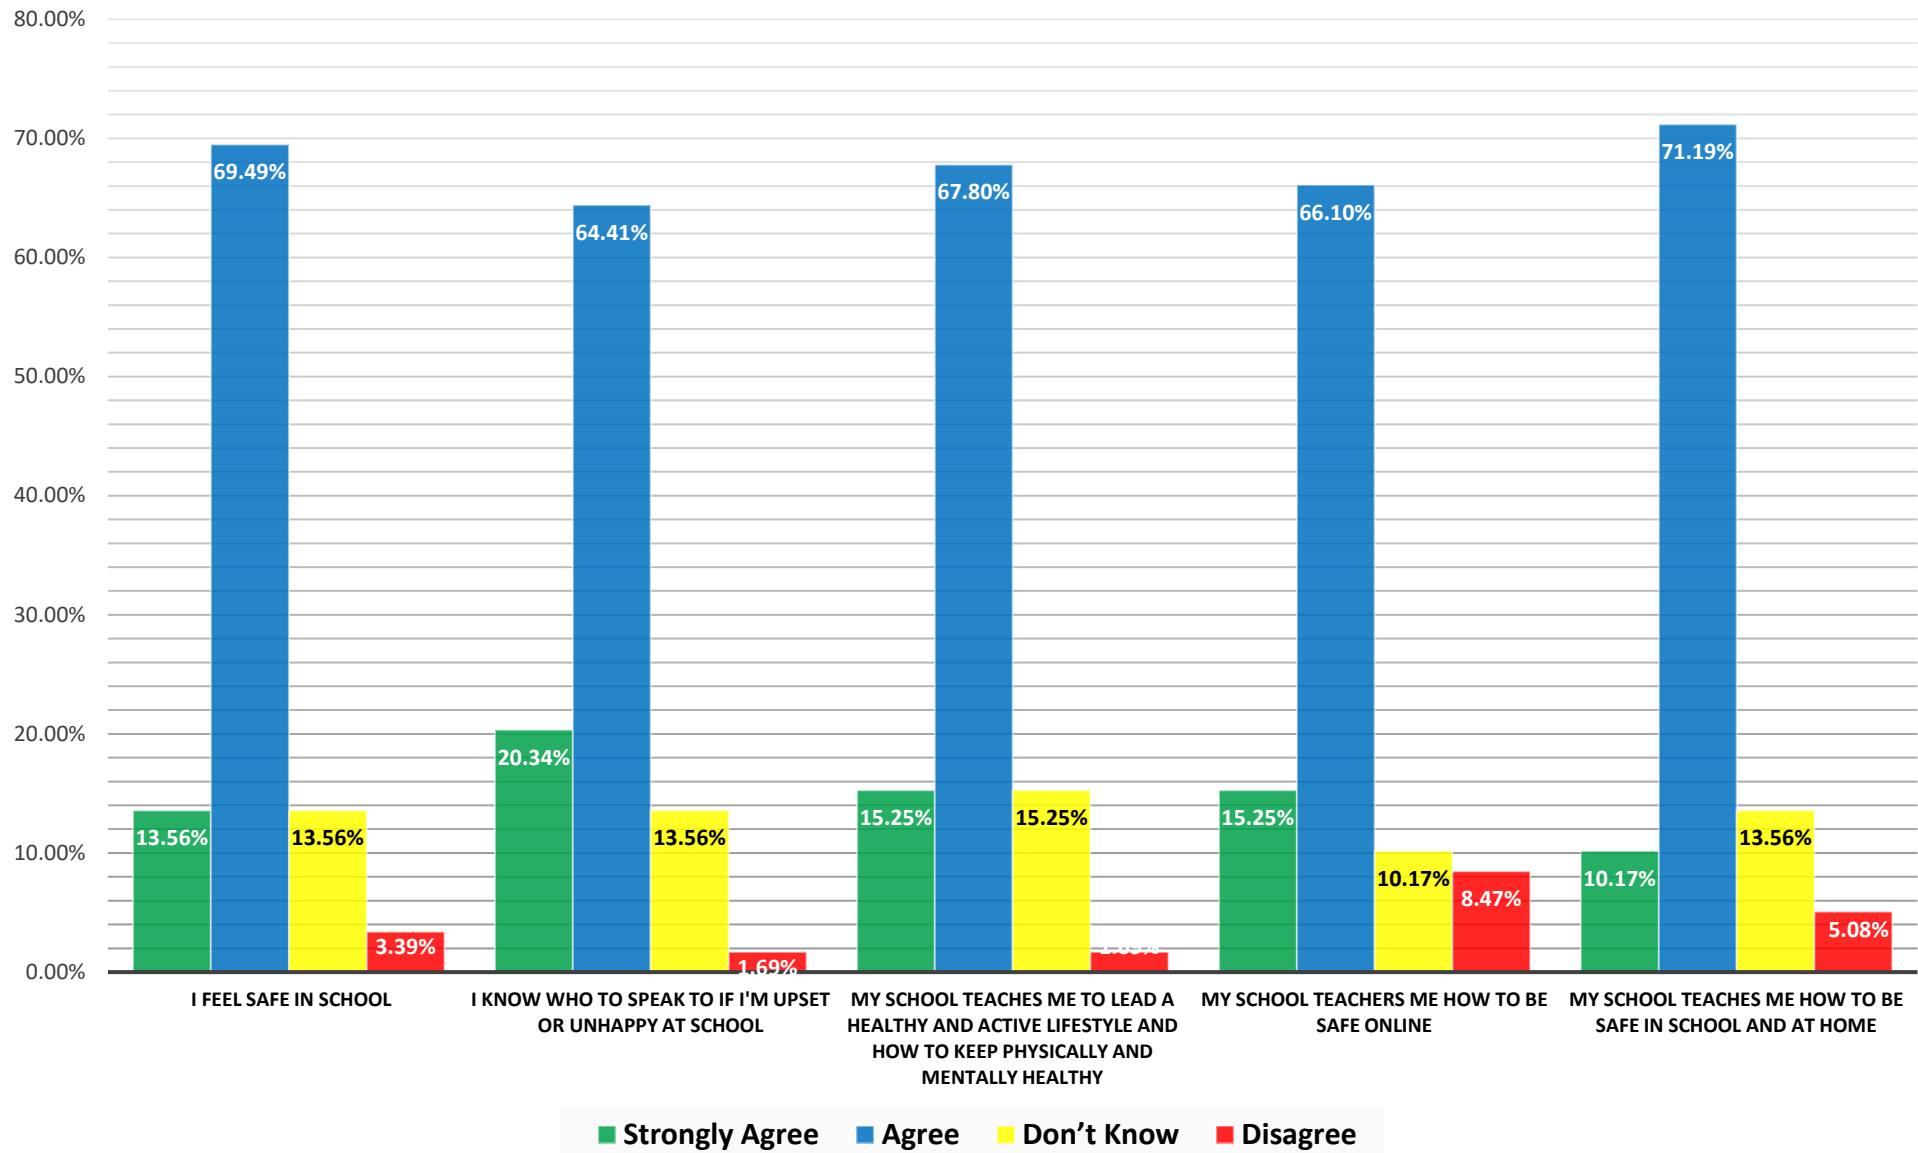

59 Pupils took survey

Pupil Well-Being Survey Questions	Strongly Agree		Agree		Don't Know		Disagree	
I am happy at school	7	11.86%	38	64.41%	12	20.34%	2	3.39%
I like coming to school	4	6.78%	30	50.85%	13	22.03%	12	20.34%
I take part in extra-curricular activities offered by my school	12	20.34%	31	52.54%	5	8.47%	11	18.64%
There is a good range of extra-curricular activities to choose from	8	13.56%	37	62.71%	12	20.34%	2	3.39%
The curriculum helps me to develop resilience, confidence and independence	5	8.47%	35	59.32%	14	23.73%	5	8.47%

Behaviour Survey Questions	Strongly Agree		Agree		Don't Know		Disagree	
Adults/Staff/Teachers are consistent and fair	7	11.86%	38	64.41%	10	16.95%	4	6.78%
Bullying and discrimination is dealt with quickly, effectively and consistently	9	15.25%	32	54.24%	16	27.12%	2	3.39%
My school has a calm, orderly environment which helps me to learn	7	11.86%	33	55.93%	10	16.95%	9	15.25%
My school has clear routines and expectation for the behaviour of all pupils across all aspects of school	9	15.25%	39	66.10%	6	10.17%	5	8.47%
I am encouraged to attend and supported by the academy	12	20.34%	37	62.71%	7	11.86%	3	5.08%

Total Pupils that took survey
59

Pupil Survey - Pupil Well-Being - Autumn Term 2023

Total Pupils that took survey
59

Pupil Survey - Safeguarding - Autumn Term 2023

Total Pupils that took survey
59

Pupil Survey - Behaviour - Autumn Term 2023