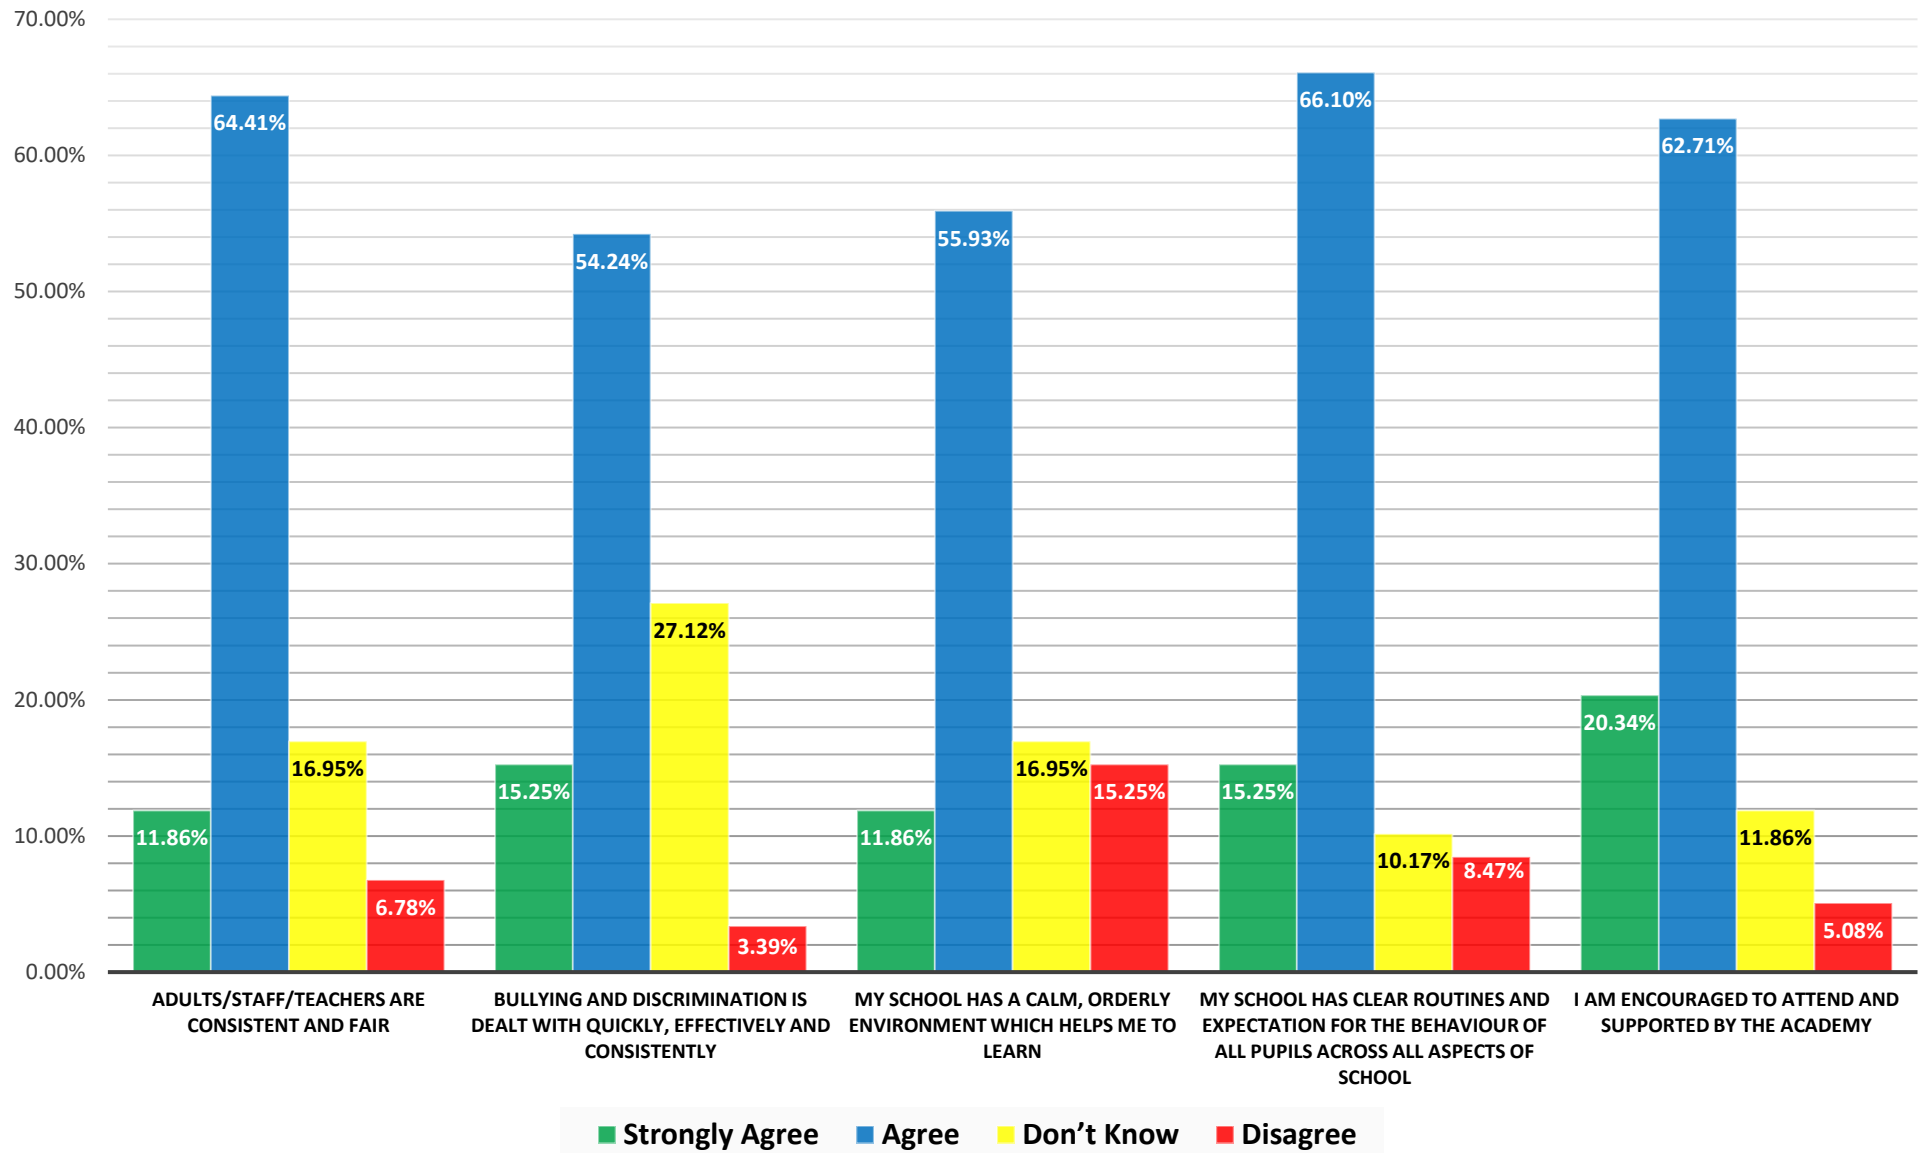

59 Pupils took survey

Pupil Well-Being Survey Questions	Strongly Agree		Agree		Don't Know		Disagree	
I am happy at school	7	11.86%	38	64.41%	12	20.34%	2	3.39%
I like coming to school	4	6.78%	30	50.85%	13	22.03%	12	20.34%
I take part in extra-curricular activities offered by my school	12	20.34%	31	52.54%	5	8.47%	11	18.64%
There is a good range of extra-curricular activities to choose from	8	13.56%	37	62.71%	12	20.34%	2	3.39%
The curriculum helps me to develop resilience, confidence and independence	5	8.47%	35	59.32%	14	23.73%	5	8.47%

Behaviour Survey Questions	Strongly Agree		Agree		Don't Know		Disagree	
Adults/Staff/Teachers are consistent and fair	7	11.86%	38	64.41%	10	16.95%	4	6.78%
Bullying and discrimination is dealt with quickly, effectively and consistently	9	15.25%	32	54.24%	16	27.12%	2	3.39%
My school has a calm, orderly environment which helps me to learn	7	11.86%	33	55.93%	10	16.95%	9	15.25%
My school has clear routines and expectation for the behaviour of all pupils across all aspects of school	9	15.25%	39	66.10%	6	10.17%	5	8.47%
I am encouraged to attend and supported by the academy	12	20.34%	37	62.71%	7	11.86%	3	5.08%

Total Pupils that took survey
59

Pupil Survey - Pupil Well-Being - Autumn Term 2023

Total Pupils that took survey
59

Pupil Survey - Safeguarding - Autumn Term 2023

Total Pupils that took survey
59

Pupil Survey - Behaviour - Autumn Term 2023

Total Pupils that took survey
59

Pupil Survey - Teaching & Learning - Autumn Term 2023