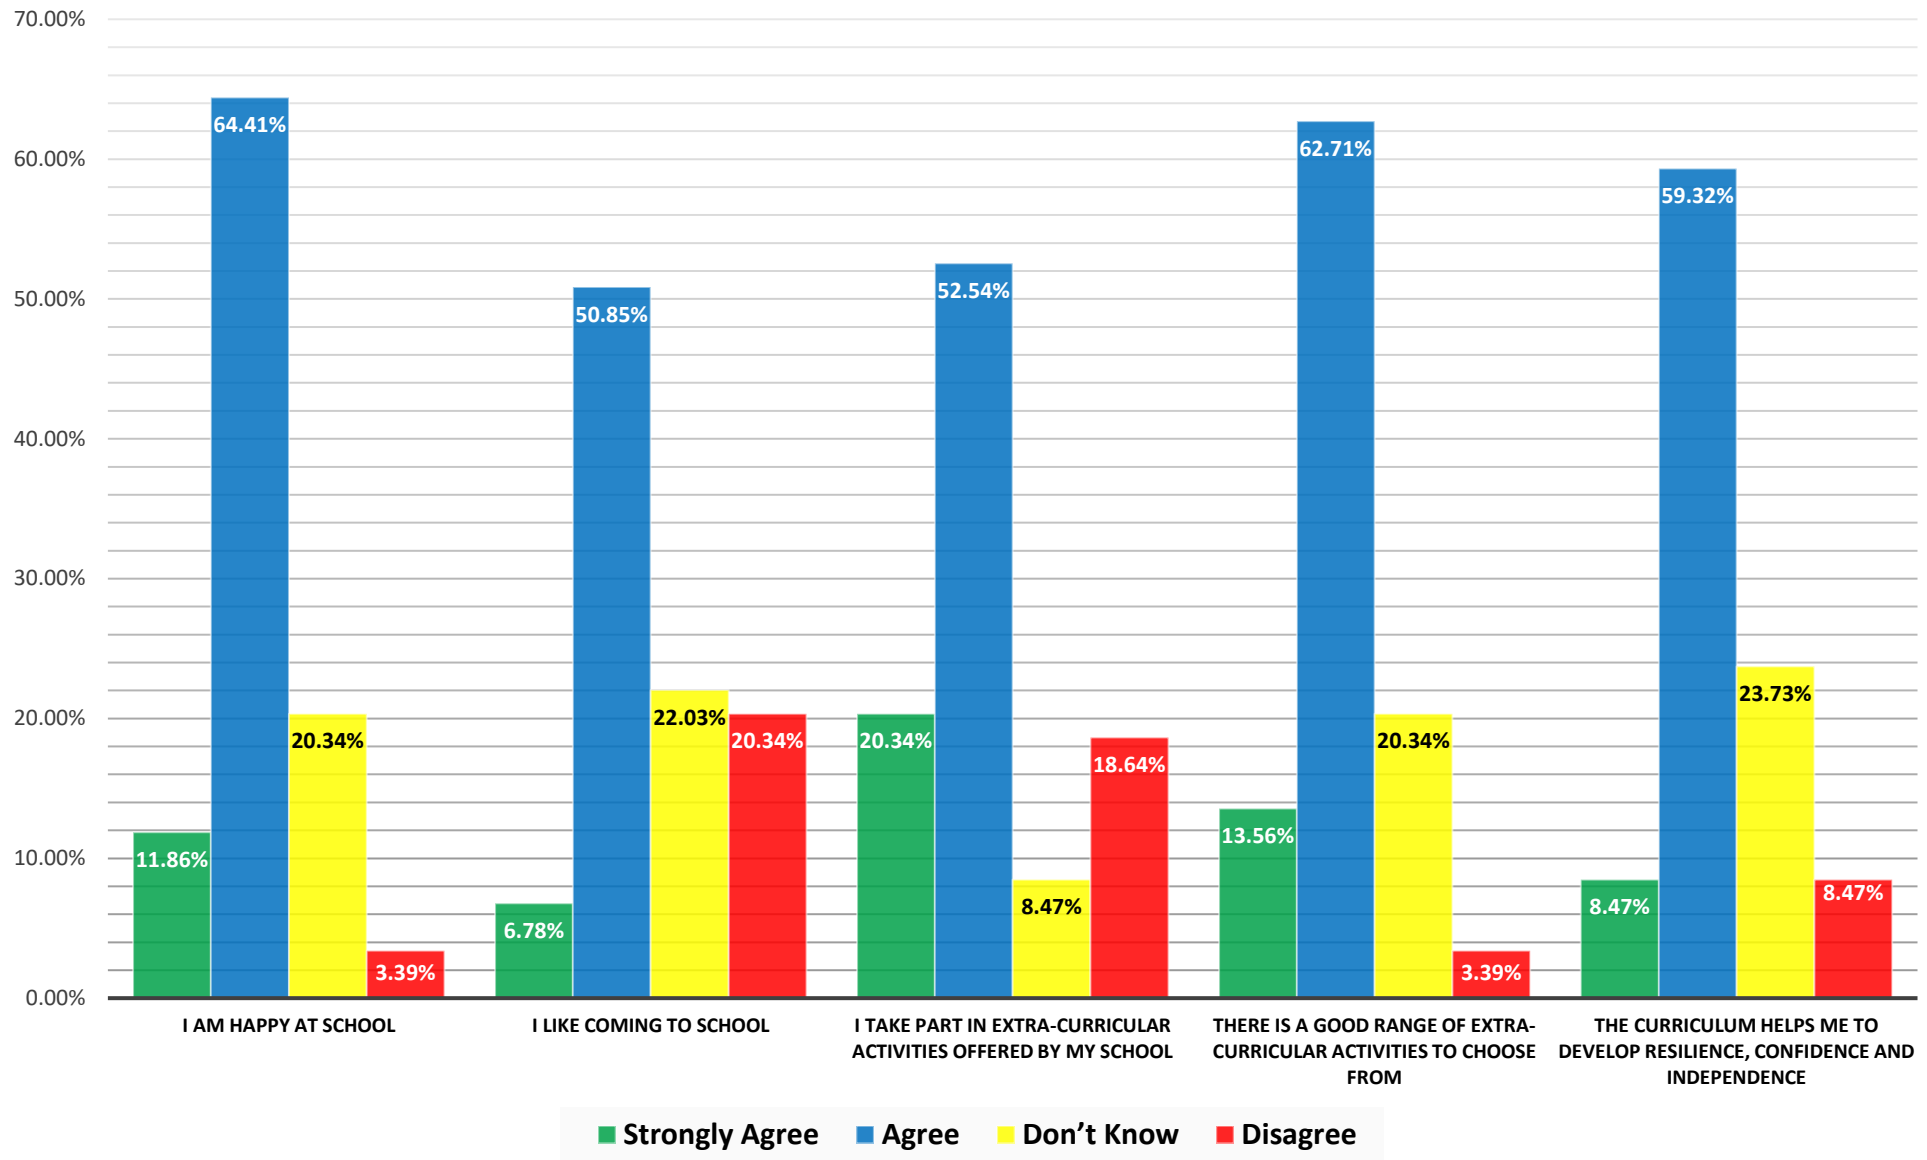

59 Pupils took survey

Pupil Well-Being Survey Questions	Strongly Agree		Agree		Don't Know		Disagree	
I am happy at school	7	11.86%	38	64.41%	12	20.34%	2	3.39%
I like coming to school	4	6.78%	30	50.85%	13	22.03%	12	20.34%
I take part in extra-curricular activities offered by my school	12	20.34%	31	52.54%	5	8.47%	11	18.64%
There is a good range of extra-curricular activities to choose from	8	13.56%	37	62.71%	12	20.34%	2	3.39%
The curriculum helps me to develop resilience, confidence and independence	5	8.47%	35	59.32%	14	23.73%	5	8.47%

Safeguarding Survey Questions	Strongly Agree		Agree		Don't Know		Disagree	
I feel safe in school	8	13.56%	41	69.49%	8	13.56%	2	3.39%
I know who to speak to if I'm upset or unhappy at school	12	20.34%	38	64.41%	8	13.56%	1	1.69%
My school teaches me to lead a healthy and active lifestyle and how to keep physically and mentally healthy	9	15.25%	40	67.80%	9	15.25%	1	1.69%
My school teaches me how to be safe online	9	15.25%	39	66.10%	6	10.17%	5	8.47%
My school teaches me how to be safe in school and at home	6	10.17%	42	71.19%	8	13.56%	3	5.08%

Behaviour Survey Questions	Strongly Agree		Agree		Don't Know		Disagree	
Adults/Staff/Teachers are consistent and fair	7	11.86%	38	64.41%	10	16.95%	4	6.78%
Bullying and discrimination is dealt with quickly, effectively and consistently	9	15.25%	32	54.24%	16	27.12%	2	3.39%
My school has a calm, orderly environment which helps me to learn	7	11.86%	33	55.93%	10	16.95%	9	15.25%
My school has clear routines and expectation for the behaviour of all pupils across all aspects of school	9	15.25%	39	66.10%	6	10.17%	5	8.47%
I am encouraged to attend and supported by the academy	12	20.34%	37	62.71%	7	11.86%	3	5.08%

Teaching & Learning Survey Questions	Strongly Agree		Agree		Don't Know		Disagree	
I know how to improve my work	9	15.25%	32	54.24%	15	25.42%	3	5.08%
I know what I need to learn next	10	16.95%	36	61.02%	10	16.95%	3	5.08%
My teachers tell me when I'm doing good work	5	8.47%	36	61.02%	13	22.03%	5	8.47%
My teachers help me when I'm stuck	6	10.17%	39	66.10%	10	16.95%	4	6.78%
I know who to go to if I need help	10	16.95%	43	72.88%	4	6.78%	2	3.39%

Total Pupils that took survey
59

Pupil Survey - Pupil Well-Being - Autumn Term 2023