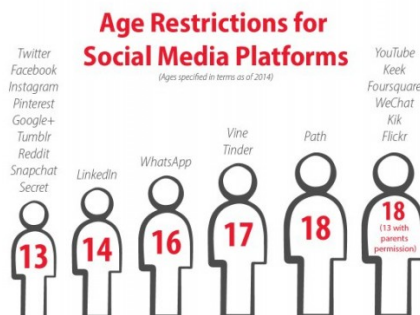

It has been brought to my attention by a few parents that our children are messaging each other at home. Whilst we encourage safe use of messaging between friends, I would like to remind parents the need to monitor messages and links sent. There have been some concerns around how safe children are being online. Please could all families ensure they have parental controls on all devices and that you regularly check your child's search history and messages. Also, Snapchat, Facebook and other social media platforms are age restricted to over 13yrs old.