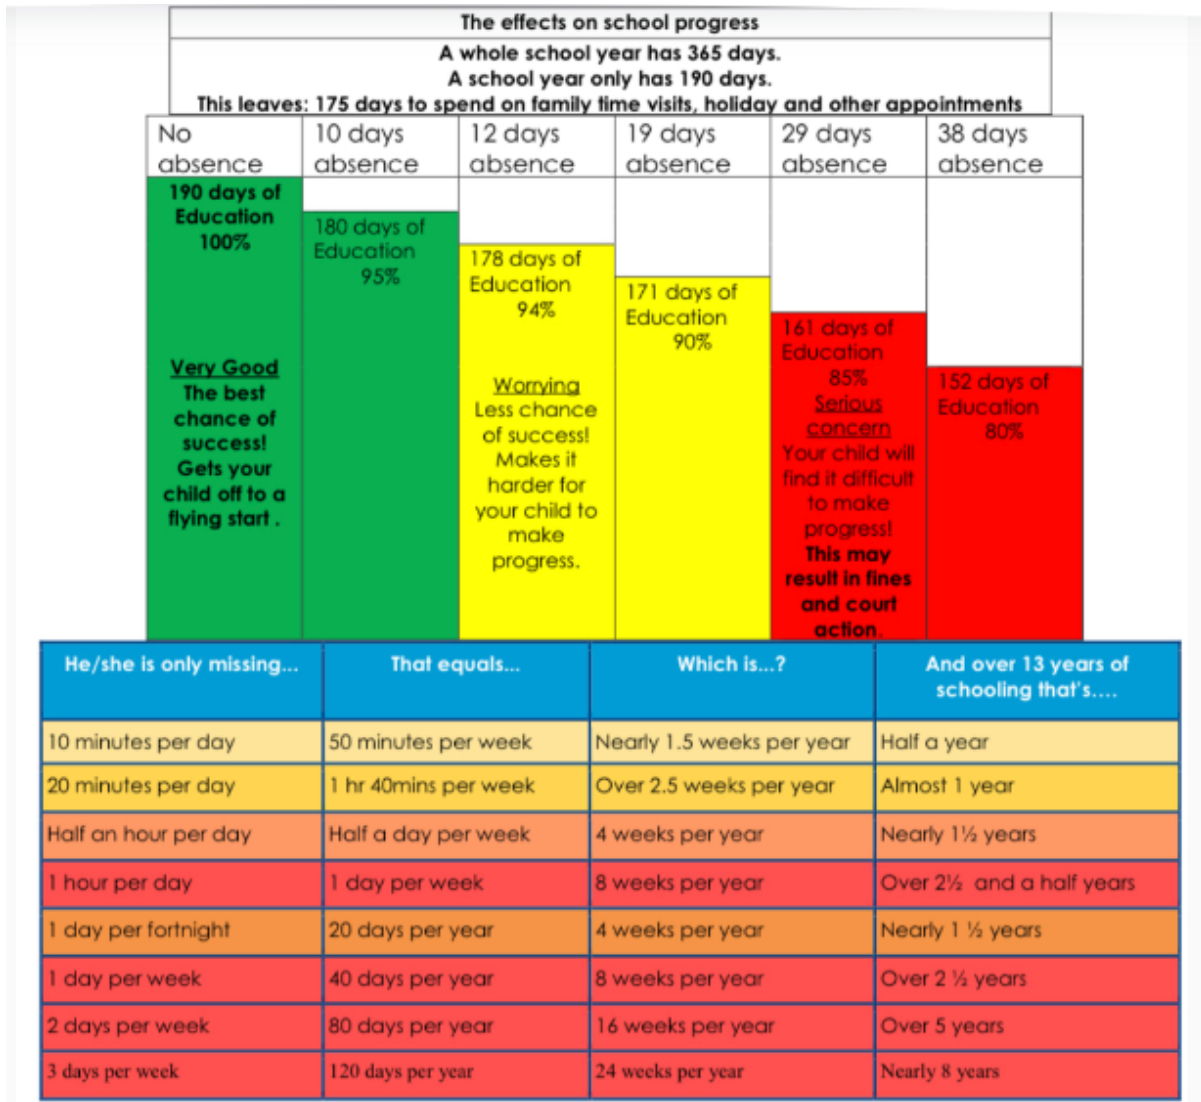

A Big Question for the week...

Do you bring a storm to a situation or Peace?

The children have been discussing ways to solve a fall out and how it's best to walk away rather than making a situation worse. We discussed how joining in can make a situation worse rather than better. We are trying to put this into practice with playing and learning.

You may want to share "The Storm on the Lake" from the New Testament with your child.

Warton St Paul's
Church of England Primary Academy
A member of CUDARI

EVERYday
counts
attendance matters

Class	Attendance for last week
Opal	93.68%
Pearl	88.24%
Emerald	93.33%
Topaz	90.15%
Sapphire	88%
Amethyst	90.8%