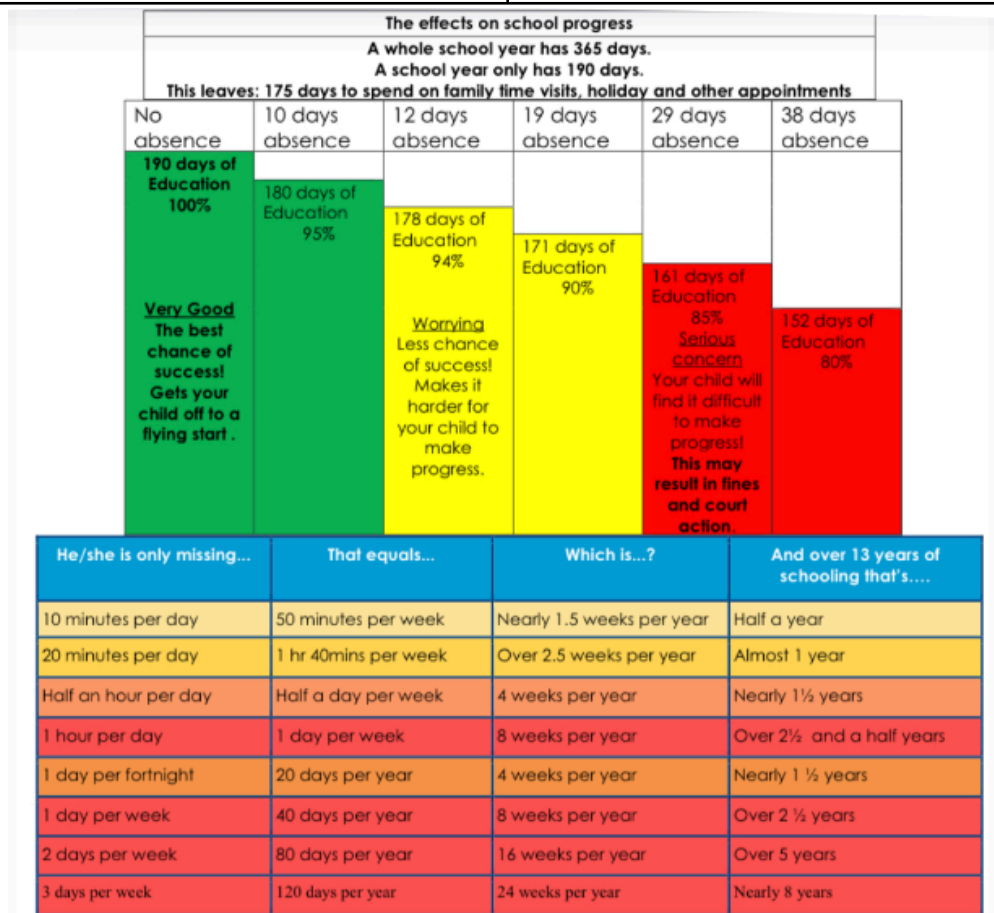

EVERYday counts

attendance matters

Class	Attendance for last week
Opal	96.33%
Pearl	86%
Emerald	82.22%
Topaz	87.31%
Amethyst	86.54%