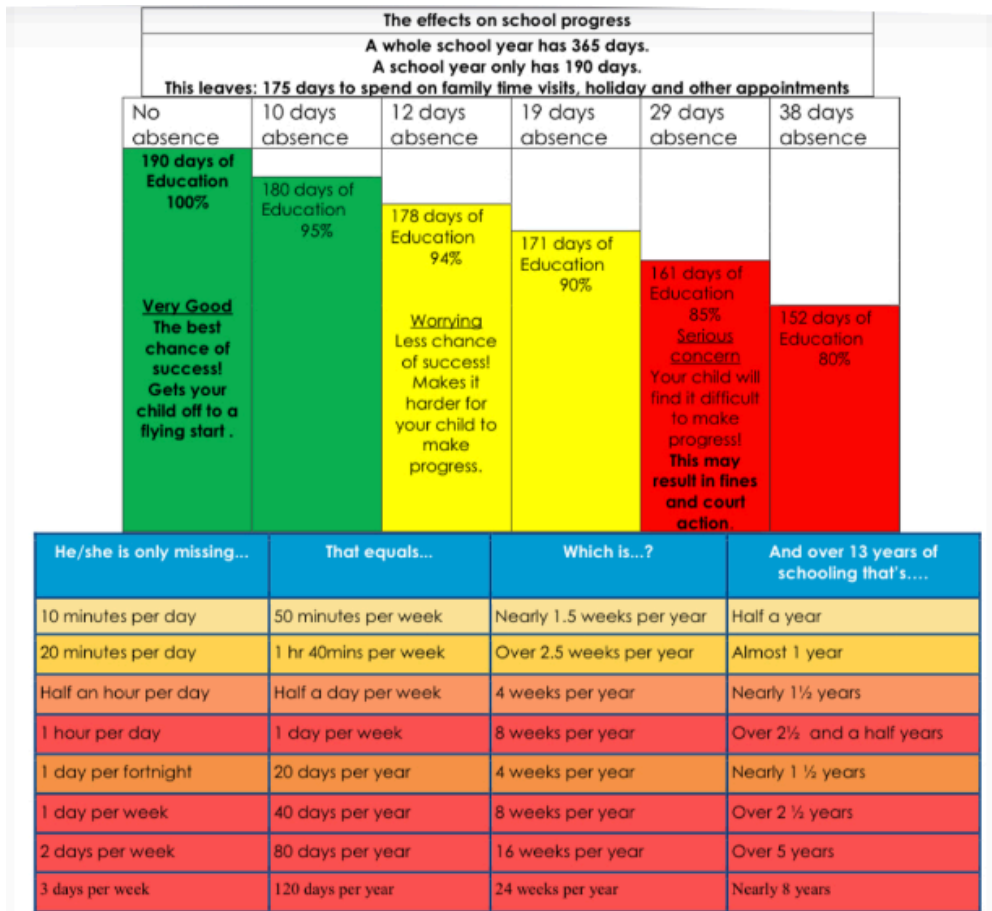

EVERYday counts

attendance matters

Class	Attendance for last week
Opal	92.73%
Pearl	90%
Emerald	92.11%
Topaz	97.04%
Amethyst	95.36%