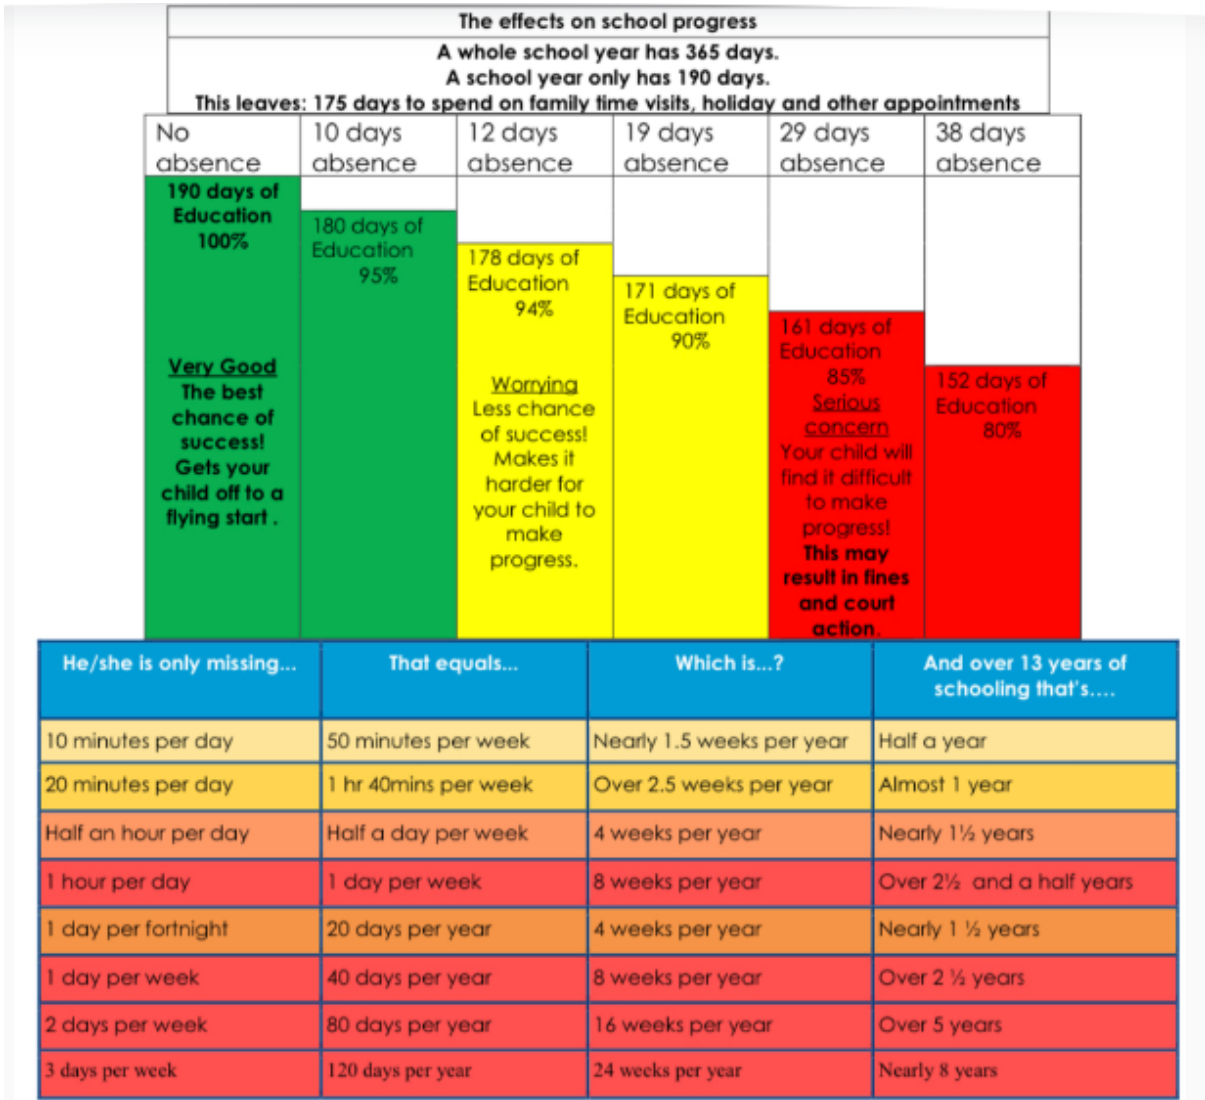

www.wartonstpauls.co.uk

I have sent two questionnaires to be completed by our parents/carers via Class Dojo, please could you take the time to complete it ... your opinion really does count!

Have a wonderful weekend!

Take care Mrs Dean

EVERYday
counts
attendance matters

Class	Attendance for last week
Opal	90.9%
Pearl	98.3%
Emerald	100%
Topaz	91.4%
Sapphire	95%
Amethyst	86.1%

Warton St Paul's

Church of England Primary Academy
A member of **CDARI**