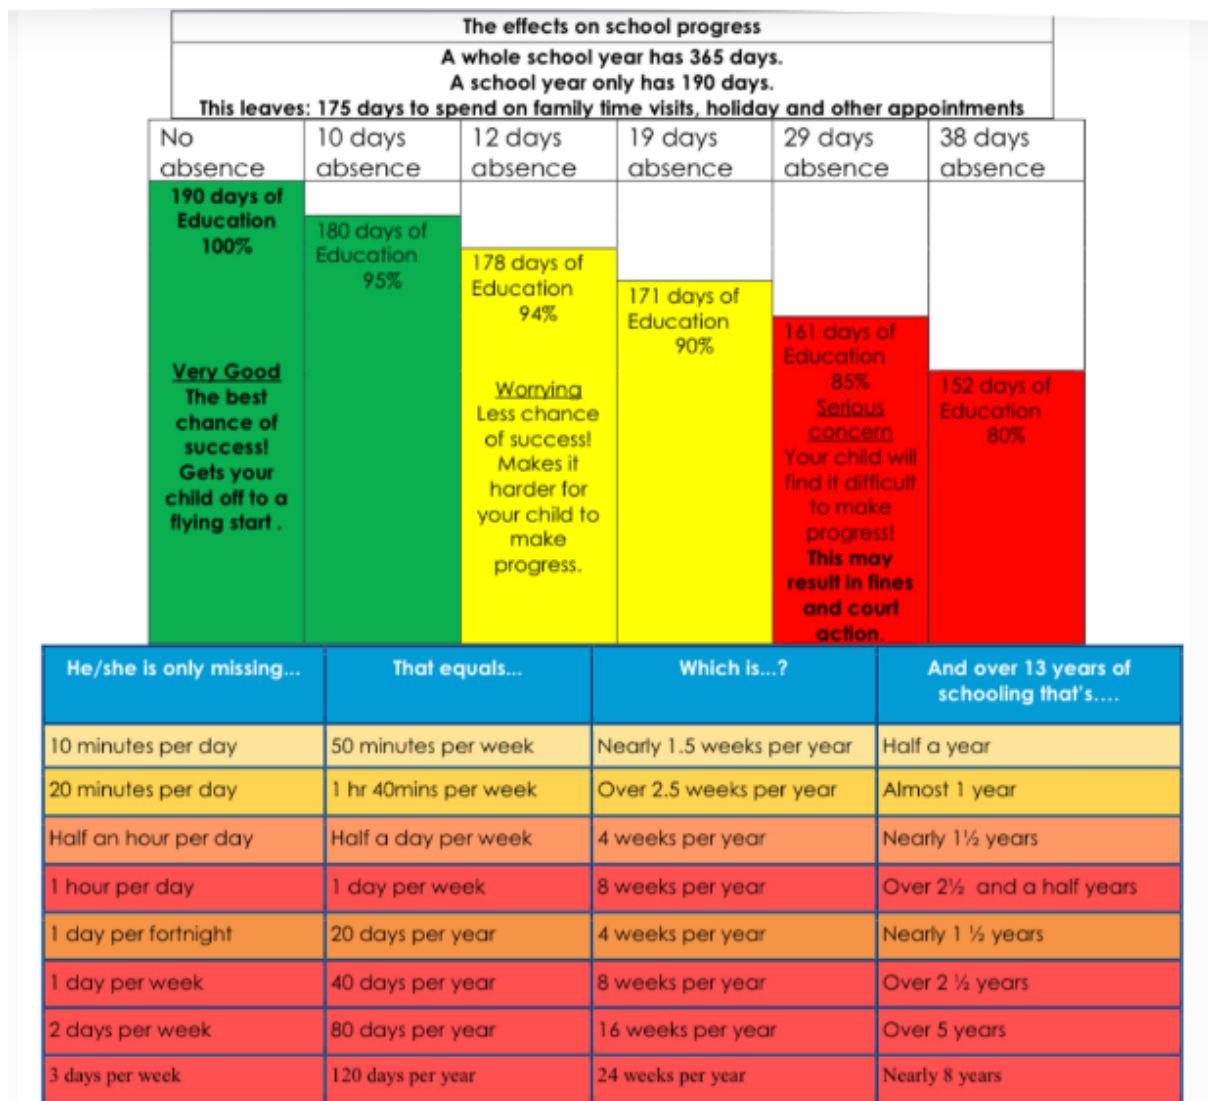

Warton St Paul's

Church of England Primary Academy
A member of **CDARI**

Topaz	95.19%
Sapphire	87.33%
Amethyst	94.71%

**If your child is absent from school it is important that you inform school as soon as possible and before 8:45am. Please try and ensure your child is in school every day ...
It really does make a difference.**