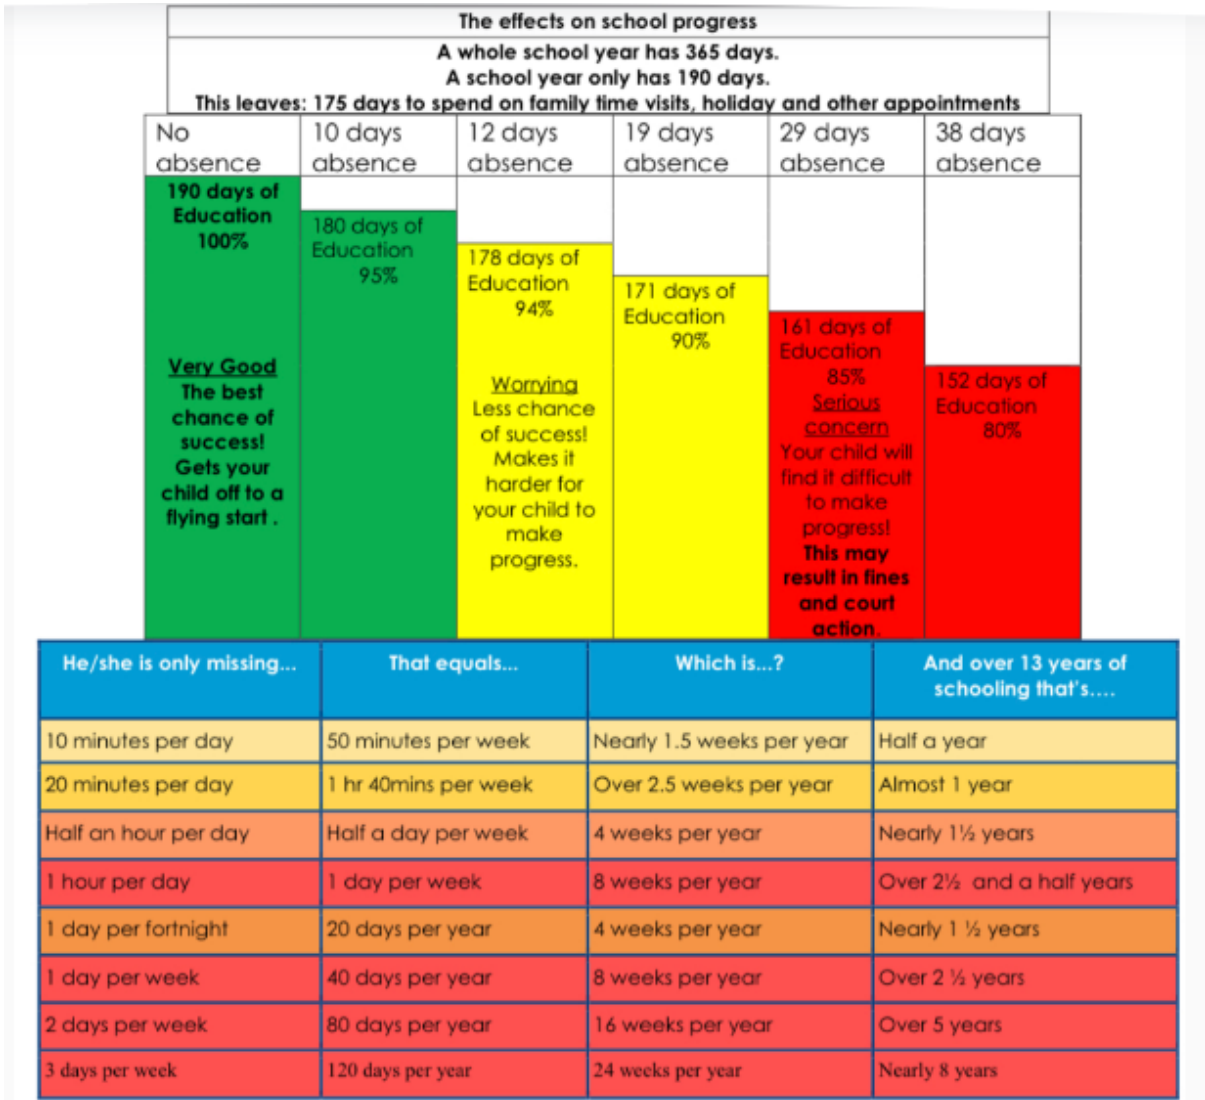

Warton St Paul's

Church of England Primary Academy
A member of **CDARI**

If your child is absent from school it is important that you inform school as soon as possible. Please try and ensure your child is in school every day ...

It really does make a difference.