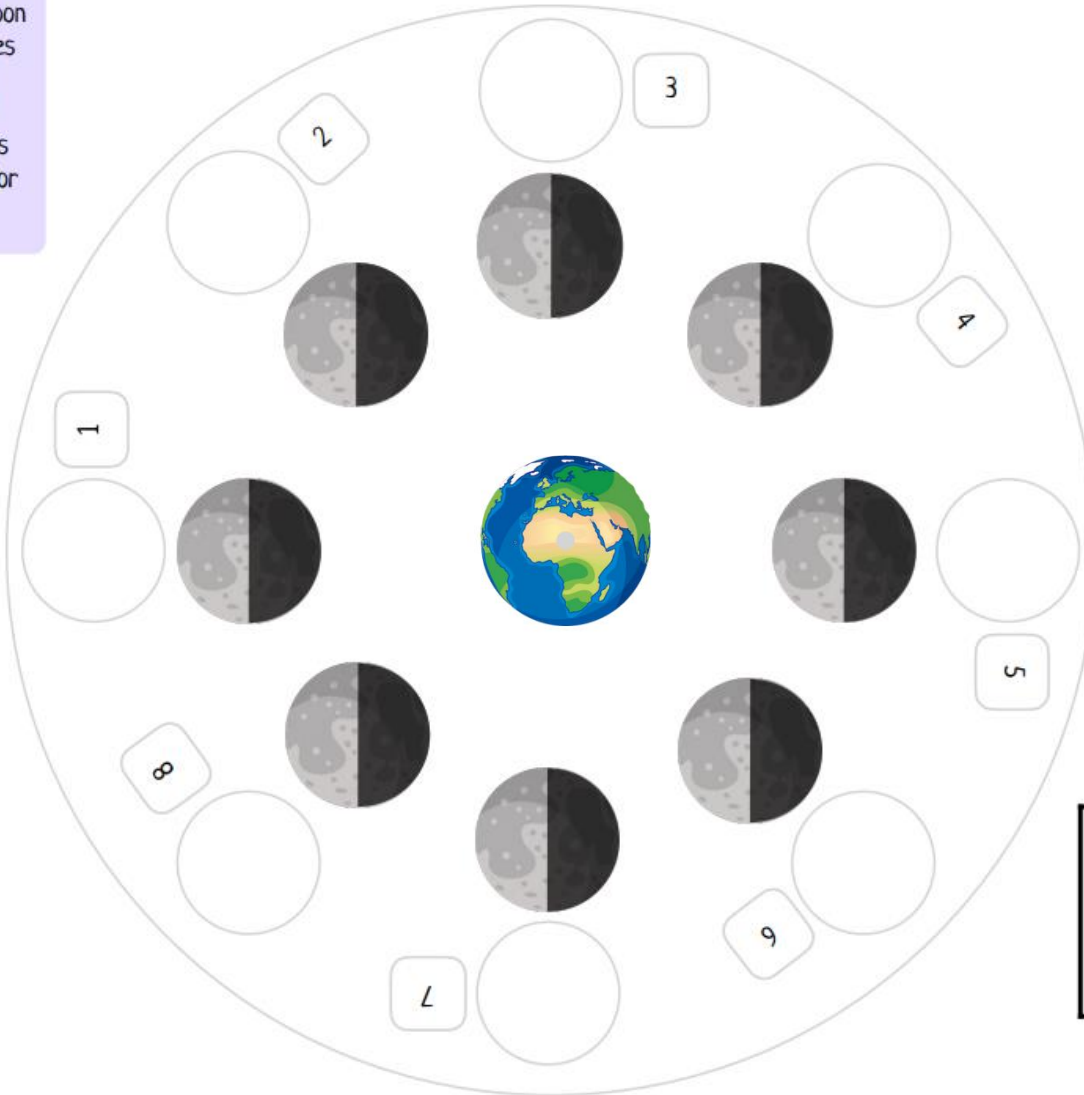

Tuesday 26th January 2021 - Spicy
 LO: To learn about the phases of the Moon.

Put the Moon phase shapes into the correct positions. Write the labels next the correct number for each Moon phase.

- 1 _____
- 2 _____
- 3 _____
- 4 _____
- 5 _____
- 6 _____
- 7 _____
- 8 _____

waxing	waning	third
gibbous	crescent	first
quarter	new	
full	moon	