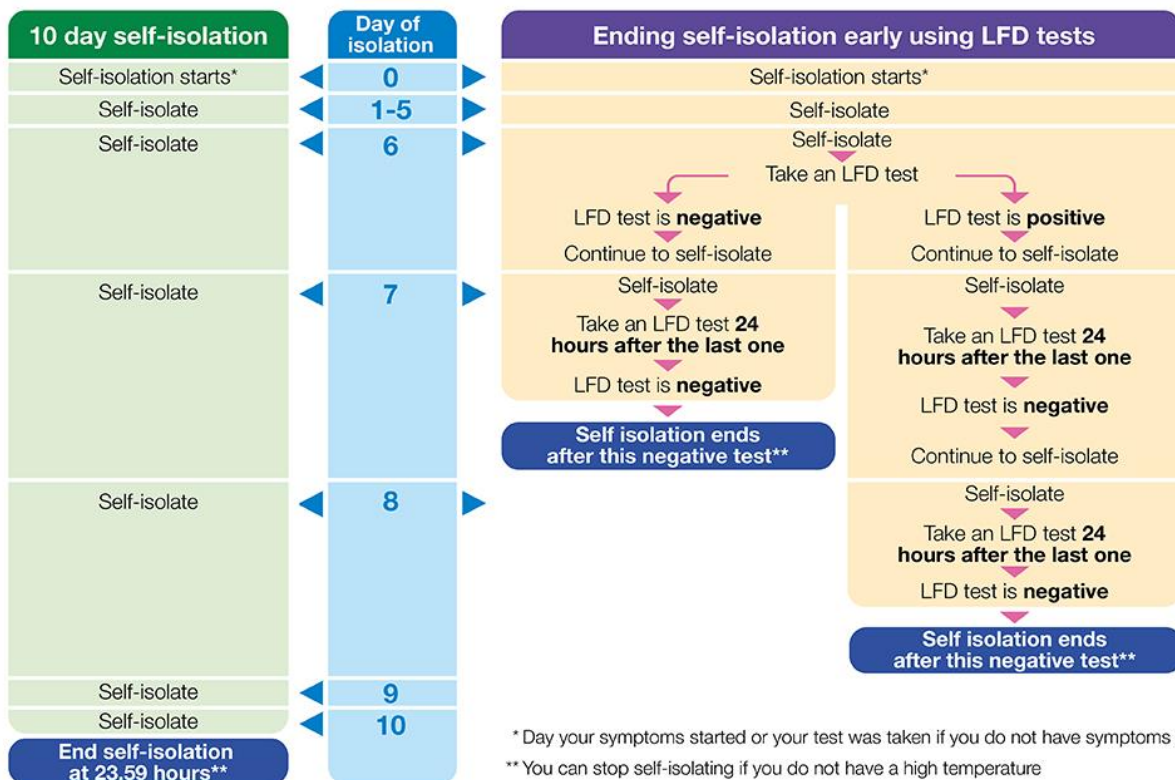

THE WESTLEIGH SCHOOL

Aspiring & Achieving Together

HEADTEACHER: MR CARLTON BRAMWELL *BEd (Hons), MSc, NPQH*

12th January 2022

Dear Parent / Carer,

I am writing to provide some further clarification for parents/carers in relation to periods of self-isolation due to Covid-19, using the latest guidance for schools from Wigan Public Health and the Department for Education.

Wigan Public Health have queried with the DfE Helpline whether children could attend school on Day 7, following a second negative LFD test, and although there isn't specific guidance for this instance, the general guidance from the DfE Helpline is that individuals are able to cease self-isolation immediately following the second negative test on Day 7.