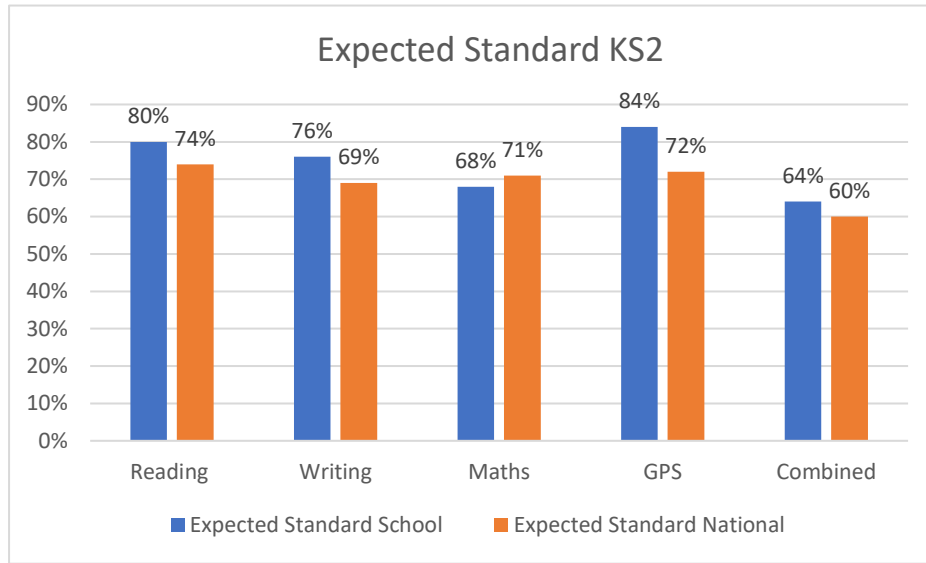

## The William Hogarth School – Key Stage 2 Results 2022

**Percentage working at Expected Standard**

**Percentage working at Greater Depth**

Average Scaled Scores	Reading Test	Writing	Maths Test	SPaG
The William Hogarth	104	104	105	108
National	105	101	104	105

**Key:**

SPaG = Spelling, Punctuation & Grammar

Combined = Children who have reached the threshold in Reading, Writing & Maths