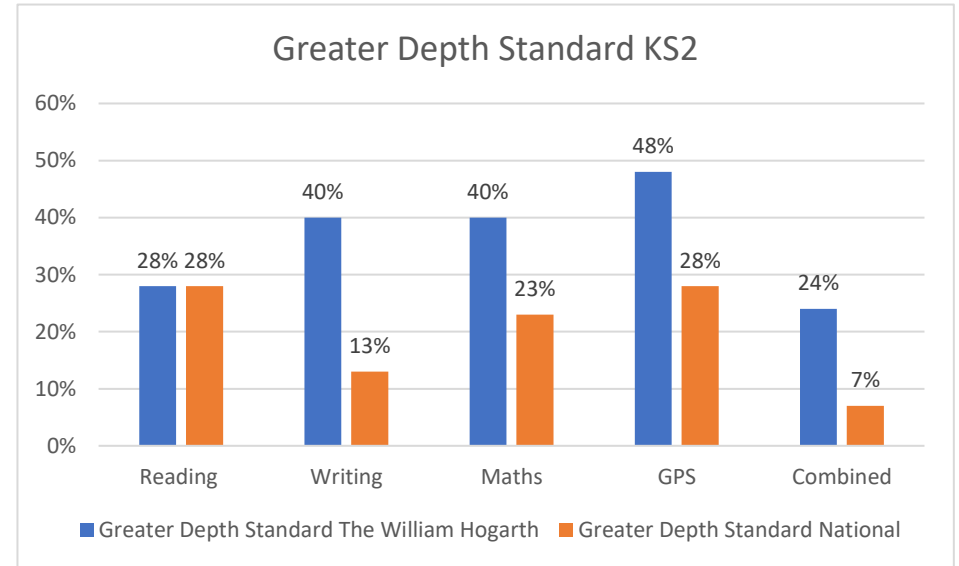

## The William Hogarth School – Key Stage 2 Results 2022

**Percentage working at Expected Standard**

**Percentage working at Greater Depth**

Average Scaled Scores	Reading Test	Writing	Maths Test	SPaG
The William Hogarth	104	104	105	108
National	105	101	104	105

**Key:**

SPaG = Spelling, Punctuation & Grammar

Combined = Children who have reached the threshold in Reading, Writing & Maths