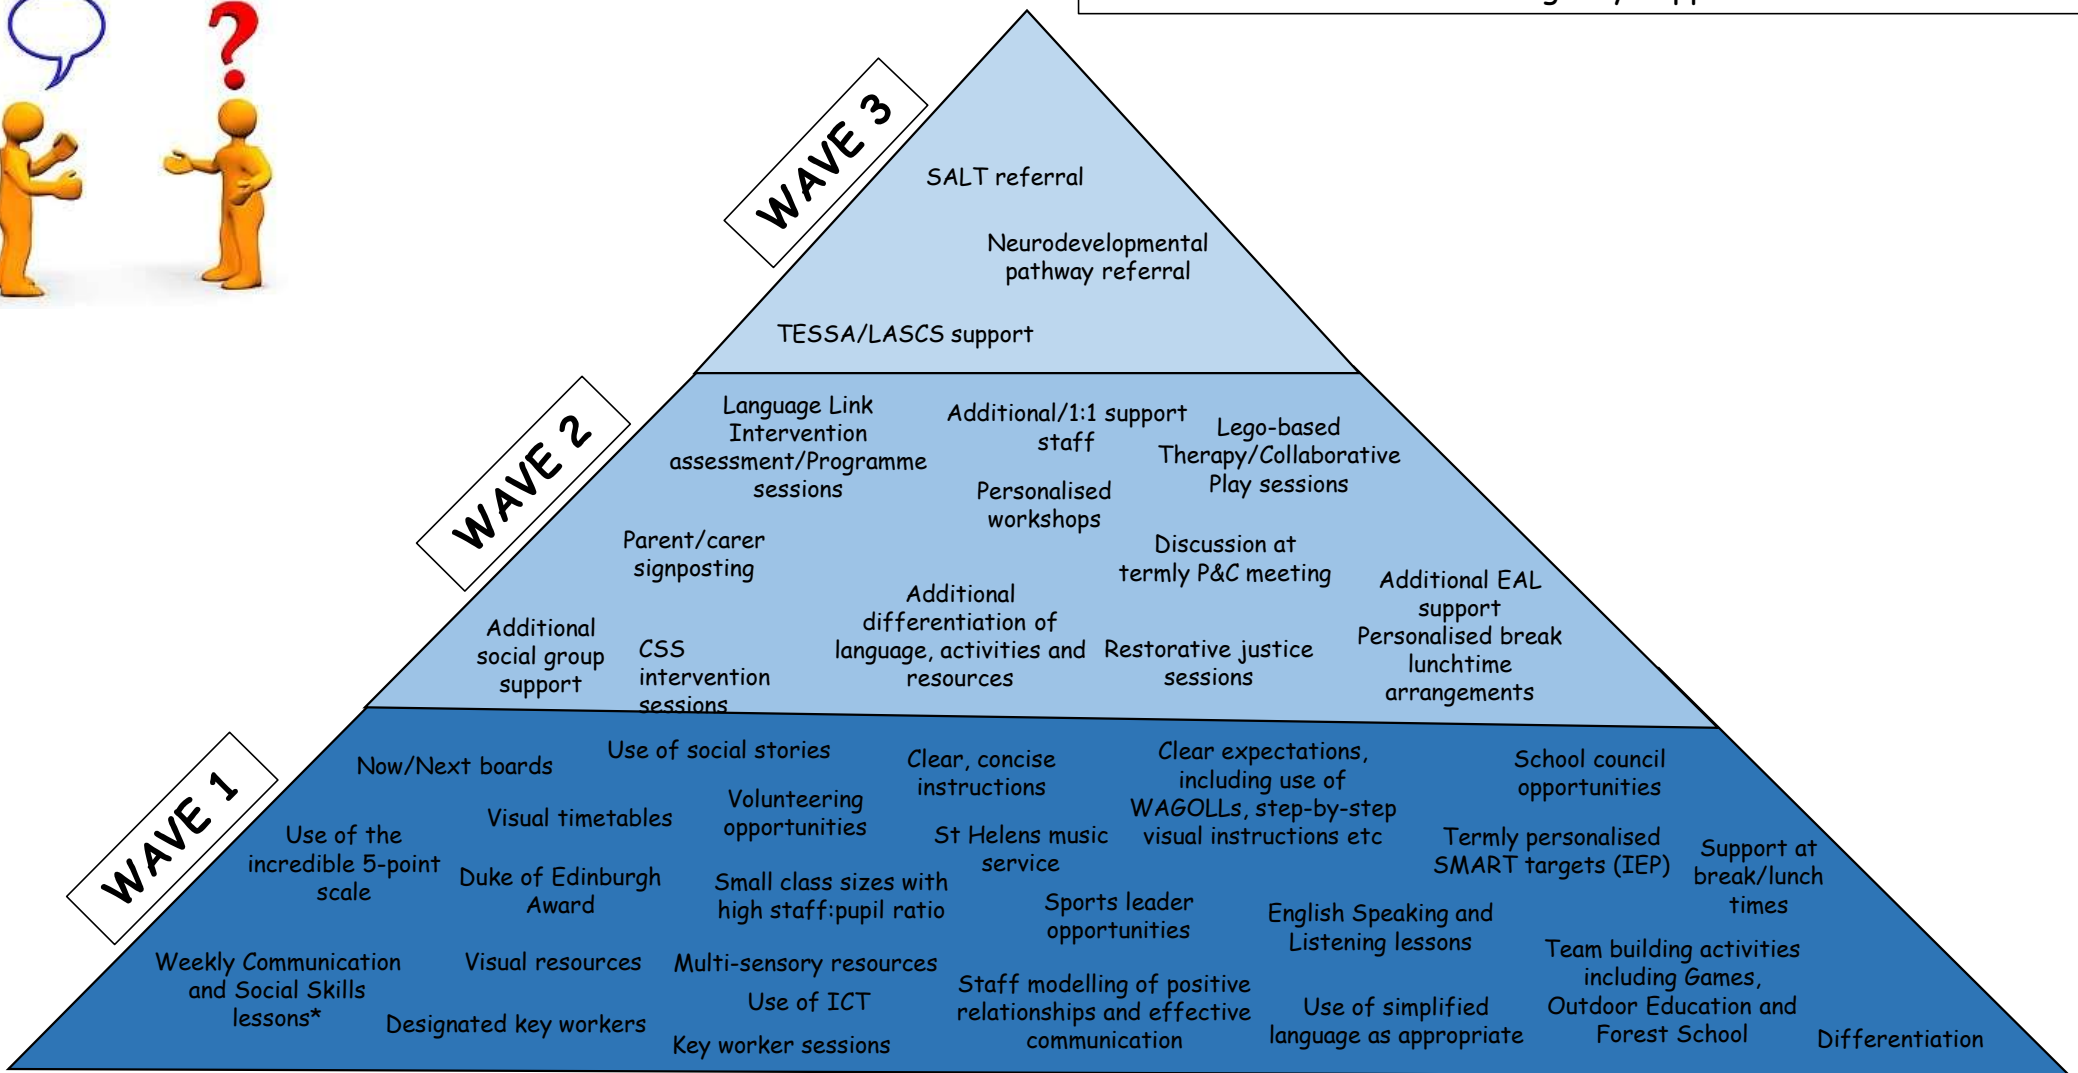

Willow Bank School

Provision offer
2023-2024

The following pages detail the provision most regularly offered at Willow Bank School to provide a flavour of what is available. Please note, however, that these lists are not exhaustive. Provision is provided in accordance with individual and current cohort needs at any given time and as directed by Section F of pupil EHCPs.

Some provision will support more than one area of need therefore has been listed under it's primary focus.

Communication and Interaction

WAVE 1 = Universal offer/QFT and 1 hour class support
WAVE 2 = Additional internal provision
WAVE 3 = Additional multi-agency support

Cognition and Learning

WAVE 1 = Universal offer/QFT/In class support
WAVE 2 = Additional internal provision
WAVE 3 = Additional multi-agency support

Social, Emotional and Mental Health

WAVE 1 = Universal offer
WAVE 2 = Additional internal provision
WAVE 3 = Additional multi-agency support

Physical and Sensory

WAVE 1 = Universal offer
WAVE 2 = Additional internal provision
WAVE 3 = Additional multi-agency support