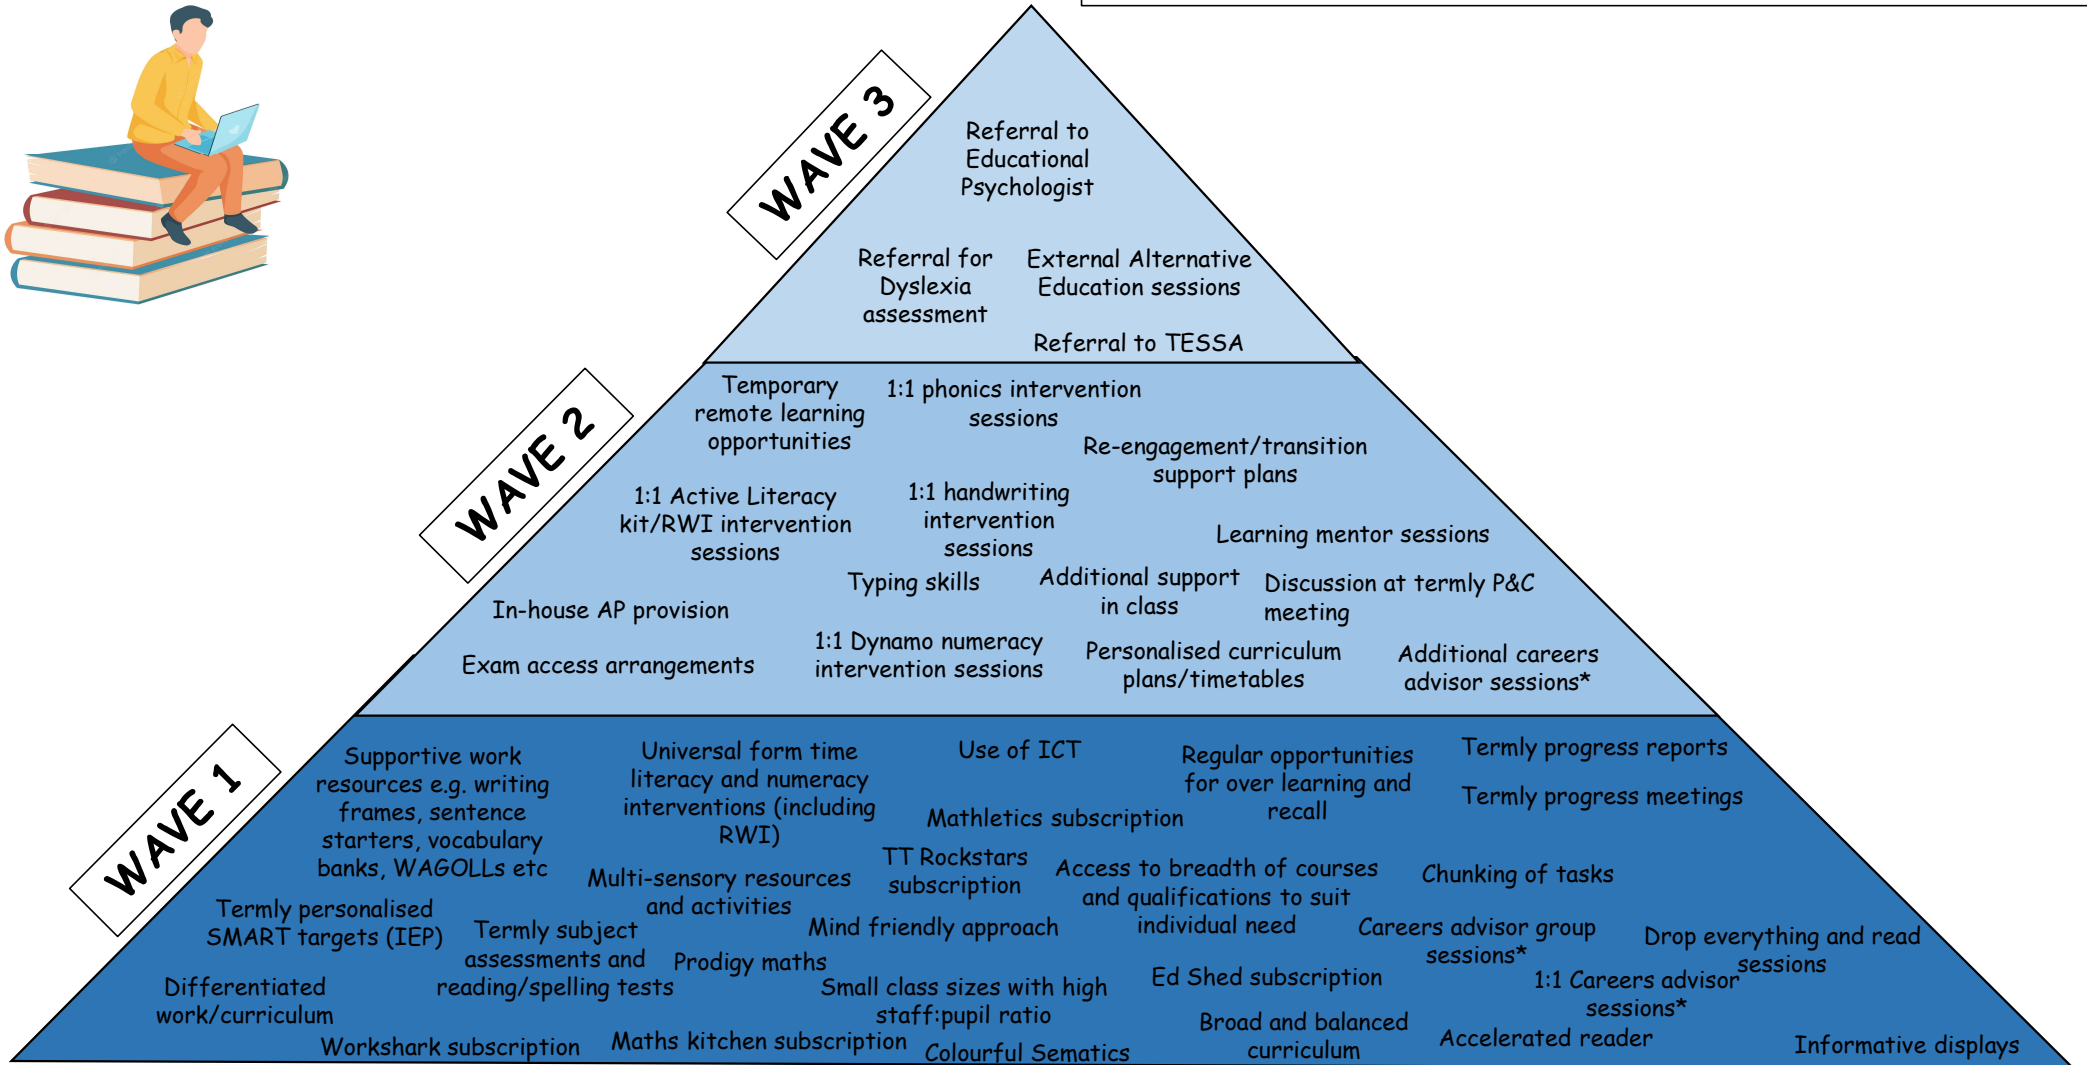

Willow Bank School

Provision offer
2023-2024

The following pages detail the provision most regularly offered at Willow Bank School to provide a flavour of what is available. Please note, however, that these lists are not exhaustive. Provision is provided in accordance with individual and current cohort needs at any given time and as directed by Section F of pupil EHCPs.

Some provision will support more than one area of need therefore has been listed under it's primary focus.

Communication and Interaction

WAVE 1 = Universal offer/QFT and 1 hour class support
WAVE 2 = Additional internal provision
WAVE 3 = Additional multi-agency support

Cognition and Learning

WAVE 1 = Universal offer/QFT/In class support
WAVE 2 = Additional internal provision
WAVE 3 = Additional multi-agency support

Social, Emotional and Mental Health

WAVE 1 = Universal offer
WAVE 2 = Additional internal provision
WAVE 3 = Additional multi-agency support

Physical and Sensory

WAVE 1 = Universal offer
WAVE 2 = Additional internal provision
WAVE 3 = Additional multi-agency support