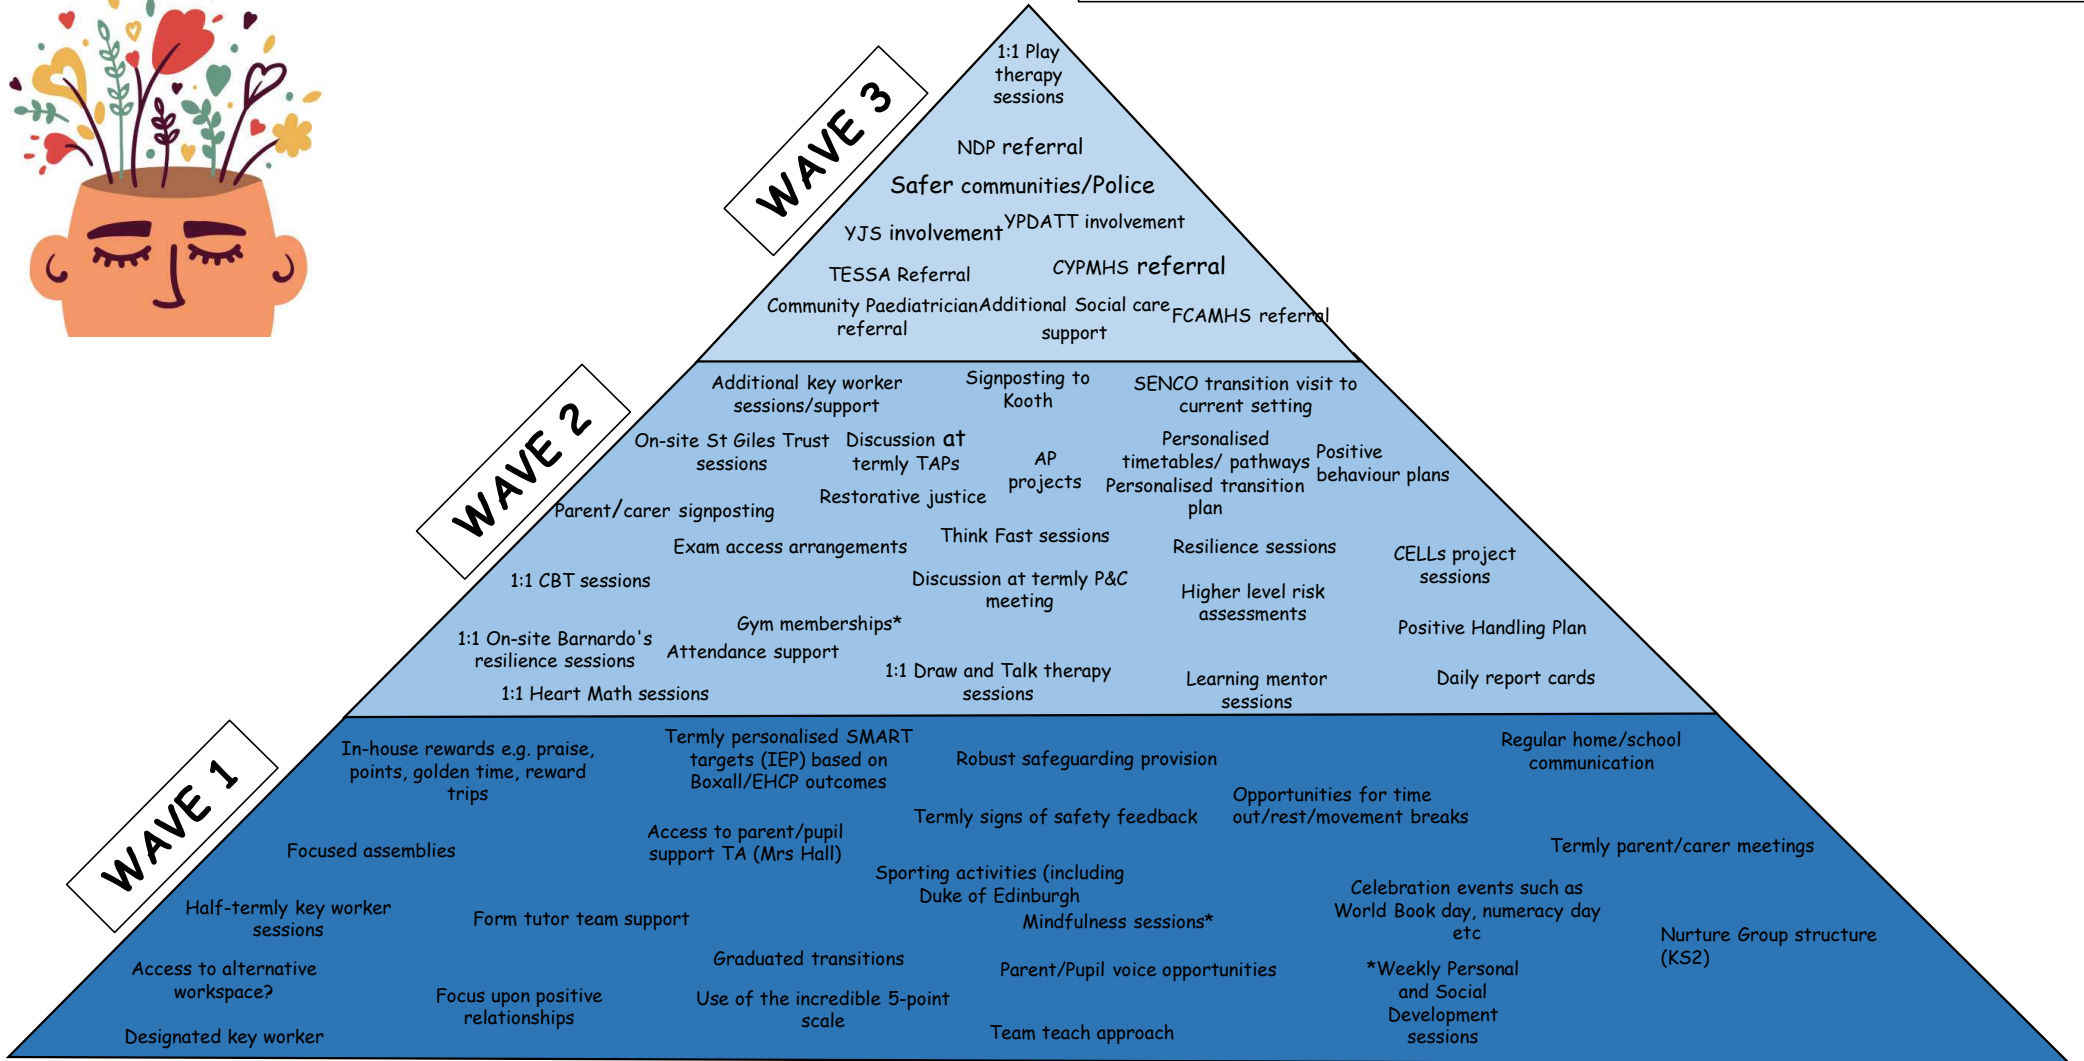

Willow Bank School

Provision offer
2023-2024

The following pages detail the provision most regularly offered at Willow Bank School to provide a flavour of what is available. Please note, however, that these lists are not exhaustive. Provision is provided in accordance with individual and current cohort needs at any given time and as directed by Section F of pupil EHCPs.

Some provision will support more than one area of need therefore has been listed under it's primary focus.

Communication and Interaction

WAVE 1 = Universal offer/QFT and 1 hour class support
WAVE 2 = Additional internal provision
WAVE 3 = Additional multi-agency support

Cognition and Learning

WAVE 1 = Universal offer/QFT/In class support
WAVE 2 = Additional internal provision
WAVE 3 = Additional multi-agency support

Social, Emotional and Mental Health

WAVE 1 = Universal offer
WAVE 2 = Additional internal provision
WAVE 3 = Additional multi-agency support

Physical and Sensory

WAVE 1 = Universal offer
WAVE 2 = Additional internal provision
WAVE 3 = Additional multi-agency support