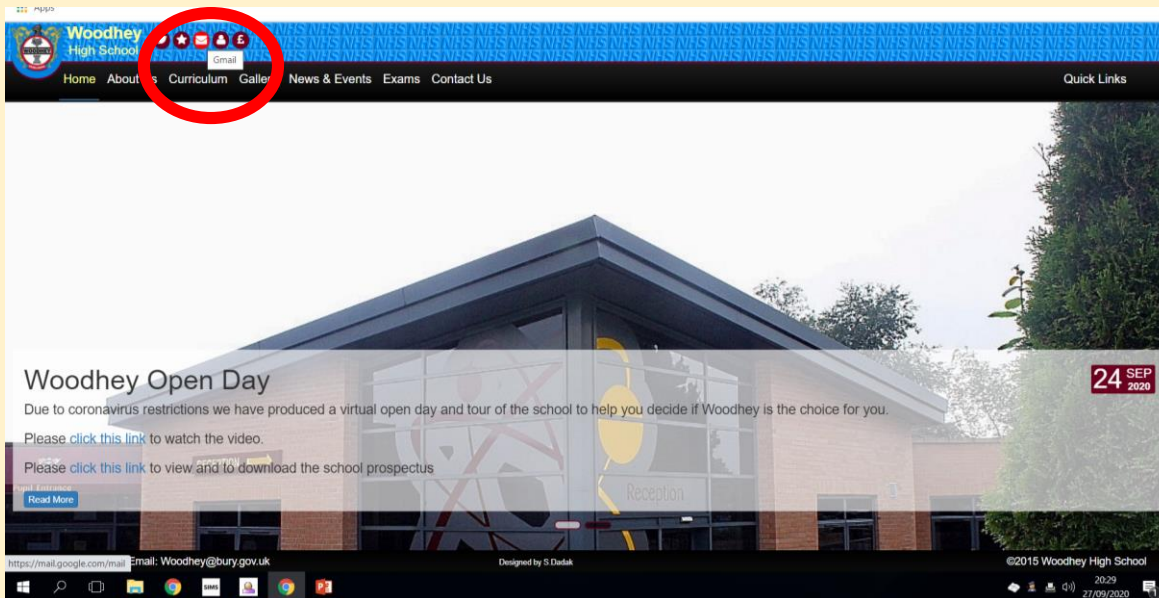

## How do I access my school email?

- 1) Visit [www.woodhey.bury.sch.uk](http://www.woodhey.bury.sch.uk)
- 2) Click the 'Mail' badge at the top of the screen for Gmail.

If you have forgotten your password then ask your parent/ carer to email: