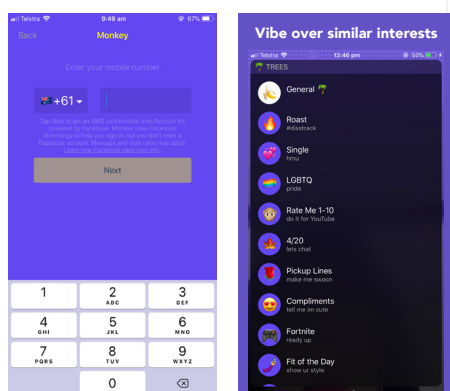

# MONKEY

Age rating according to app provider

**Monkey is an application that allows its users to connect with strangers all over the world via a 10 second video chat. Upon creating a Monkey account the user must log in using his or hers Snapchat details, setting an age (this can be whatever they like) and providing a phone number. The user is able to pick 'similar interests' before connecting with another user.**

## How does it work?

Before connecting, the user will see the age and gender of the potential 'friend', they can then choose to accept or deny the video request. Once the live video chat has ended each user gets to decide whether or not they would like to continue chatting with the other user. If both users decide yes they can continue to chat either via 'text' or 'live video chat'.

## How do I report another user in the app?

While there is a report button to flag any inappropriate content, that method takes the 'after the damage is done' approach to keeping their app free from pornography and bullying.