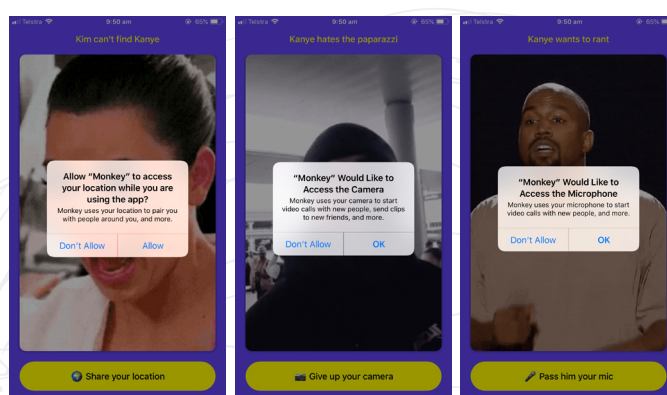

# MONKEY

Age rating according to app provider

**Monkey is an application that allows its users to connect with strangers all over the world via a 10 second video chat. Upon creating a Monkey account the user must log in using his or hers Snapchat details, setting an age (this can be whatever they like) and providing a phone number. The user is able to pick 'similar interests' before connecting with another user.**

## How does it work?

Before connecting, the user will see the age and gender of the potential 'friend', they can then choose to accept or deny the video request. Once the live video chat has ended each user gets to decide whether or not they would like to continue chatting with the other user. If both users decide yes they can continue to chat either via 'text' or 'live video chat'.

## How do I report another user in the app?

While there is a report button to flag any inappropriate content, that method takes the 'after the damage is done' approach to keeping their app free from pornography and bullying.

If a user sees any inappropriate content they should report it immediately using the report button on the top right of the screen.

If the user is subjected to any inappropriate content they should end the chat straight away and report the other user. We would also recommend turning off 'auto accept matches' and 'nearby'.