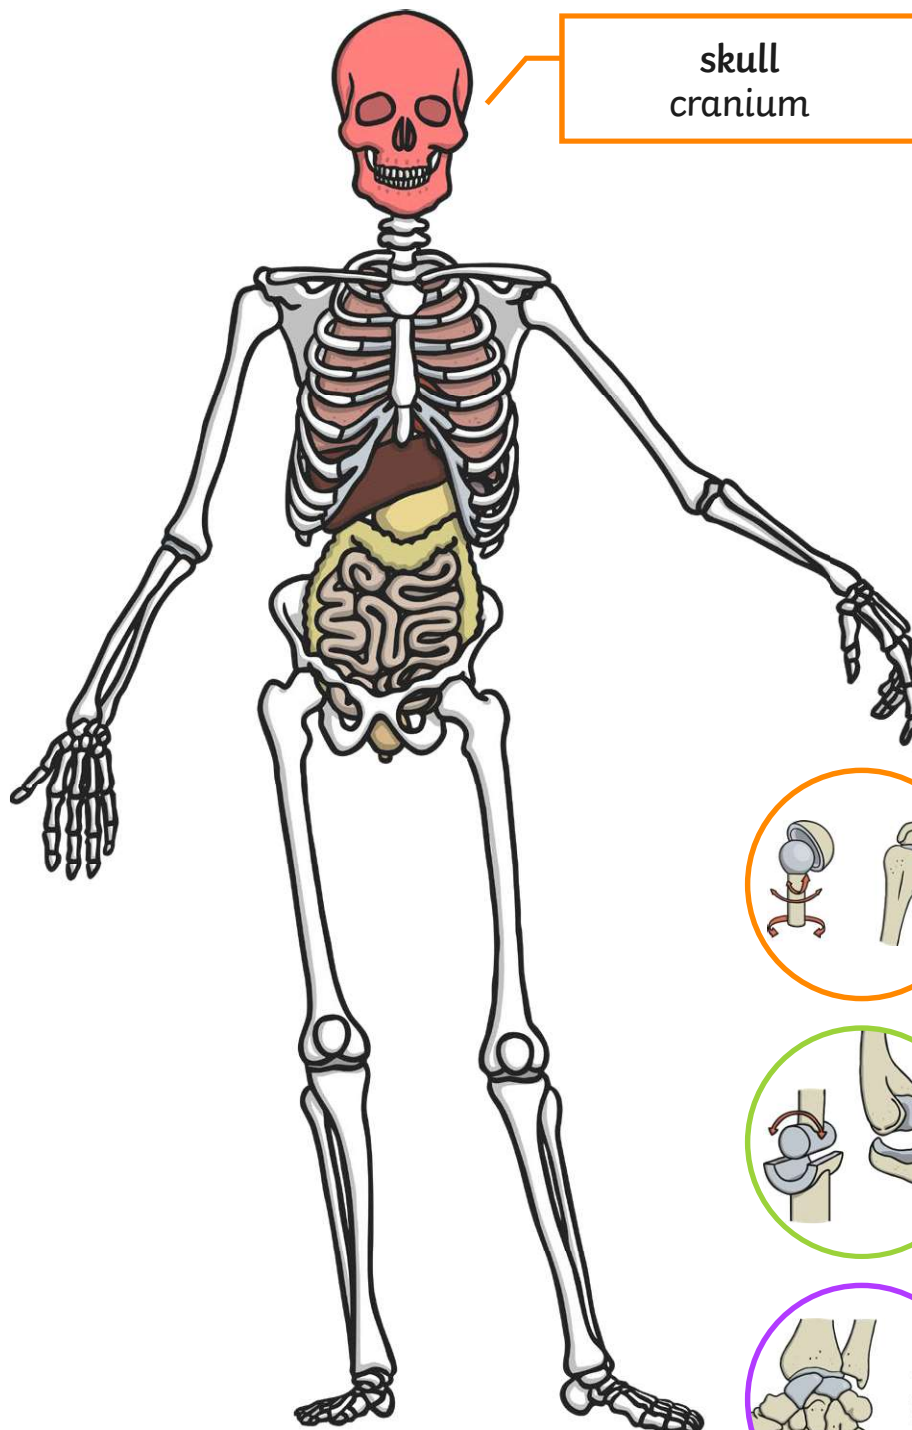

Skeleton Functions

I can explain the functions of a skeleton.

skull
cranium

Task 1 - Protection

Label and colour in **red** the bones that protect organs in your body. (One has been done for you).

Task 2 - Support

Label and colour in **blue** the bones that keep your body upright.

Task 3 - Joints

Circle (o) the following joints in the body.

Circle the ball and socket joints in the skeleton in **orange**. (Example: Hip joint).

Circle the hinge joints in the skeleton in **green**. (Example: Elbow joint).

Circle the gliding joints in the skeleton in **purple**. (Example: Wrist joint).