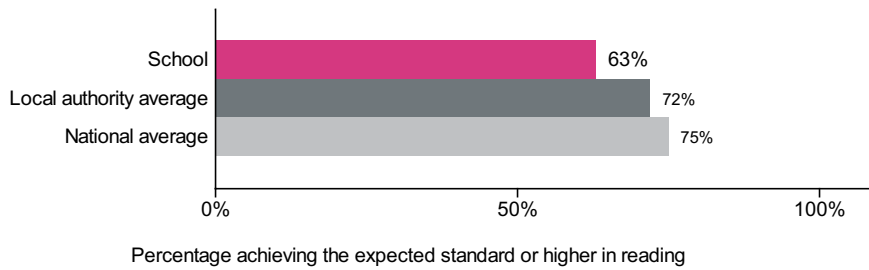

Yorkmead Junior and Infant School (URN: 103284)

Key stage 1

This is provisional data for 2018/19. CLA data is not currently available, therefore we are not currently publishing breakdowns of data such as disadvantaged which appeared previously. This information will be included in a later release.

Percentage achieving the expected standard or higher in reading

Number of pupils = 60

Percentage achieving greater depth in reading

Number of pupils = 60

Percentage achieving the expected standard or higher in writing